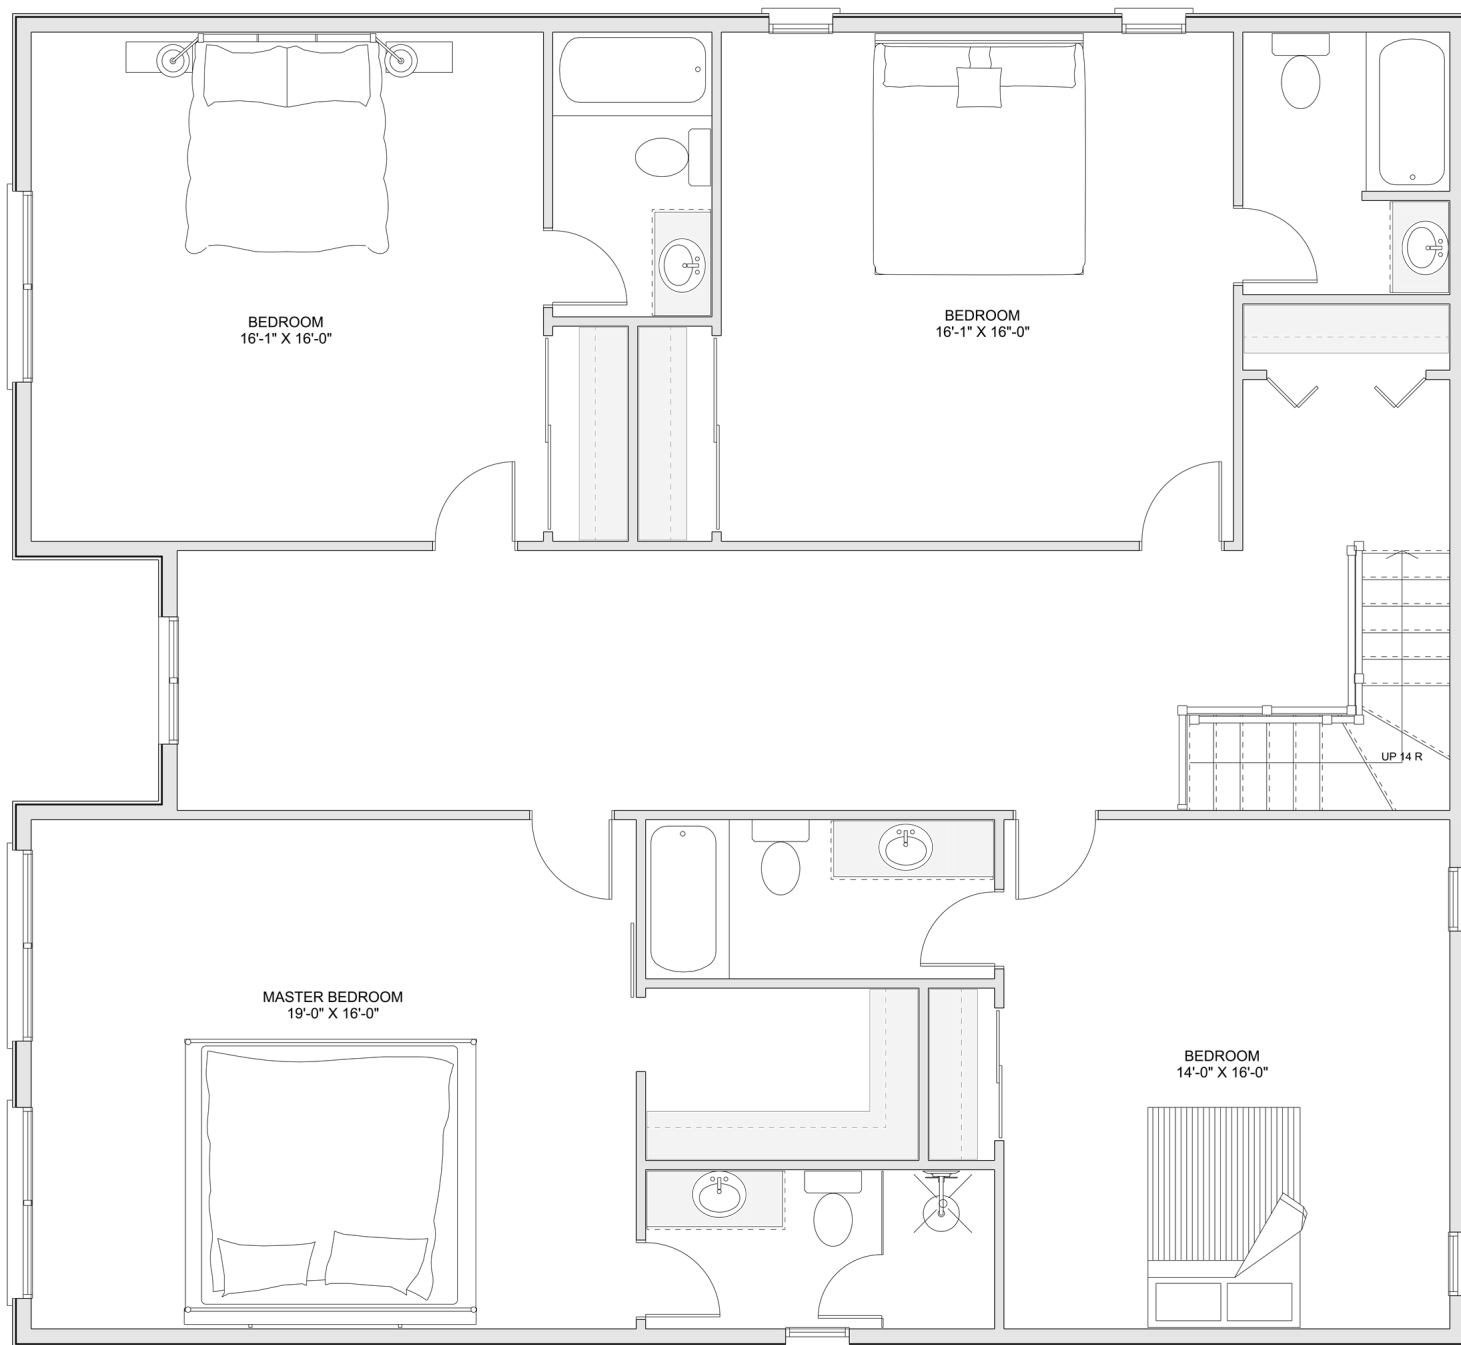

# PLAN #21-0092

4 BEDROOMS

5 BATHROOMS

TYPE: House

SIZE: 4,051 SQ. FT.

OVERALL WIDTH: 57'-10"

OVERALL DEPTH: 63'-8"

## PLAN #21-0092

## SECOND FLOOR

## MAIN FLOOR