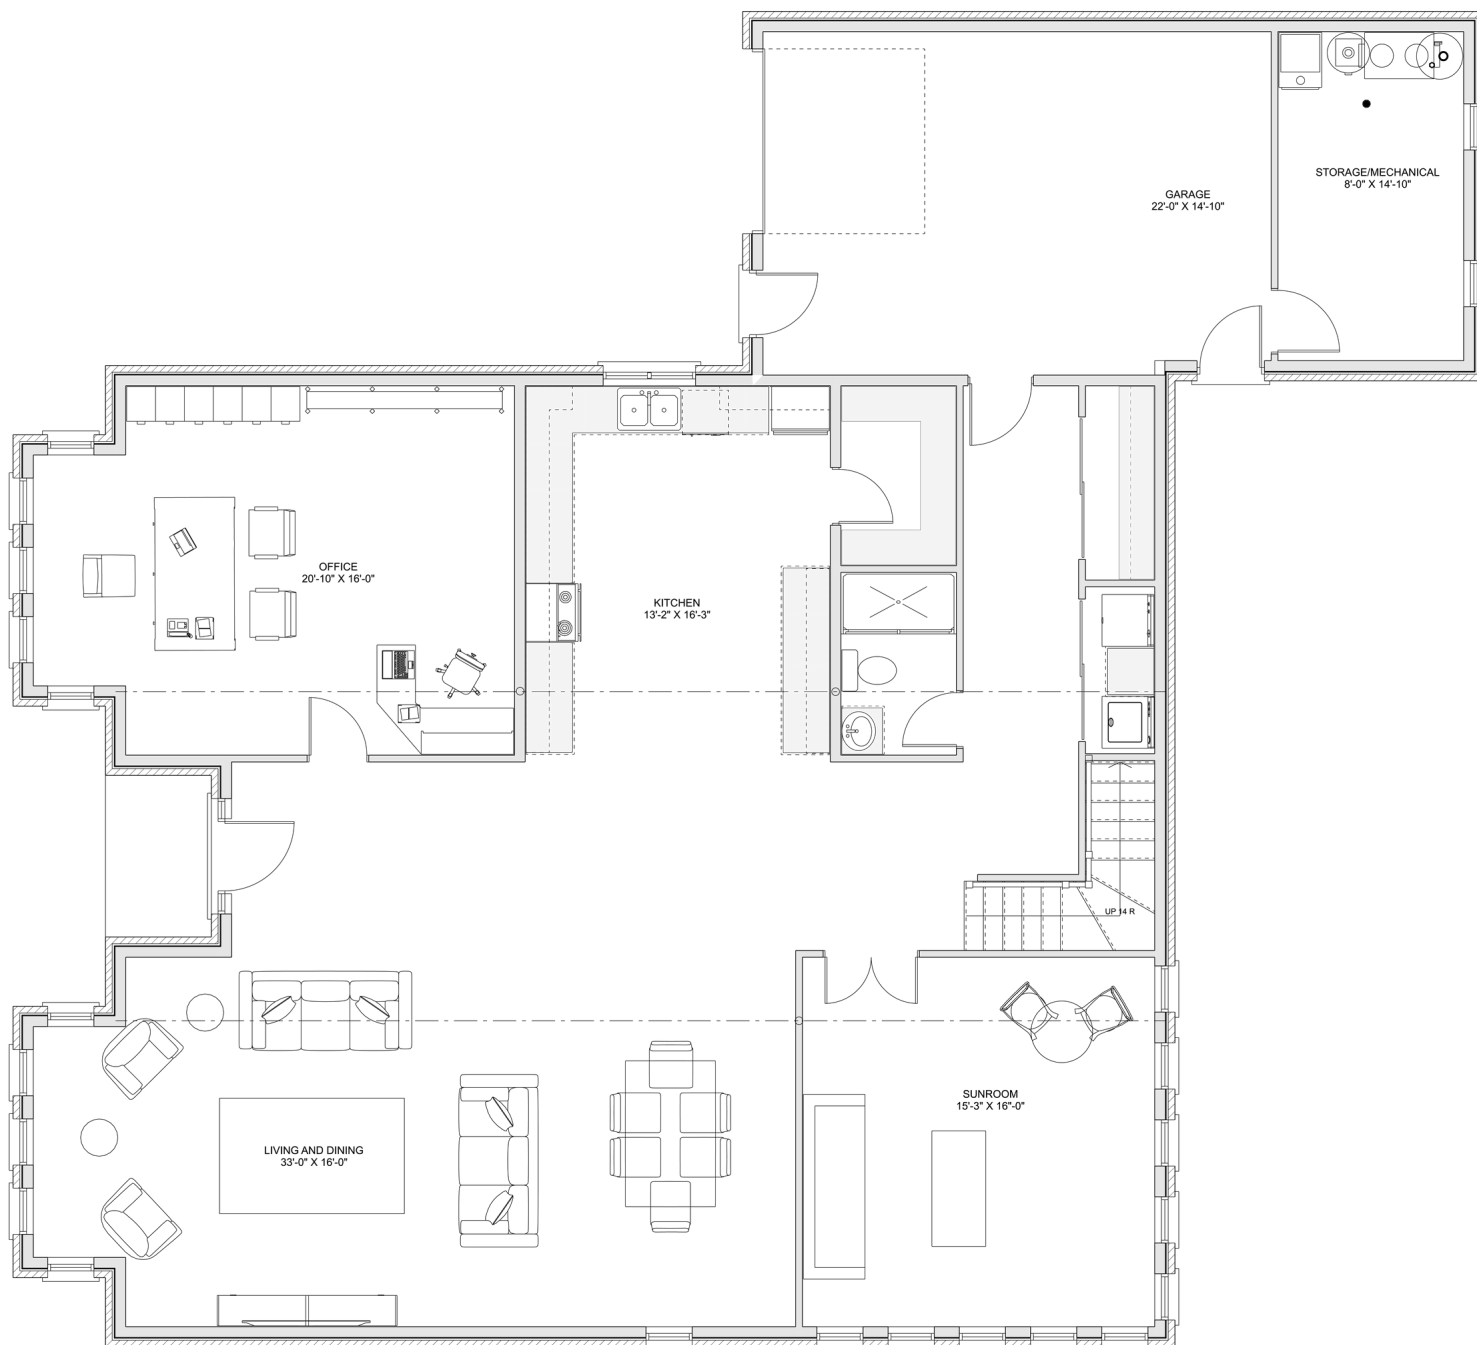

# PLAN #21-0092

4 BEDROOMS

5 BATHROOMS

TYPE: House

SIZE: 4,051 SQ. FT.

OVERALL WIDTH: 57'-10"

OVERALL DEPTH: 63'-8"

## SECOND FLOOR

## PLAN #21-0092

## MAIN FLOOR