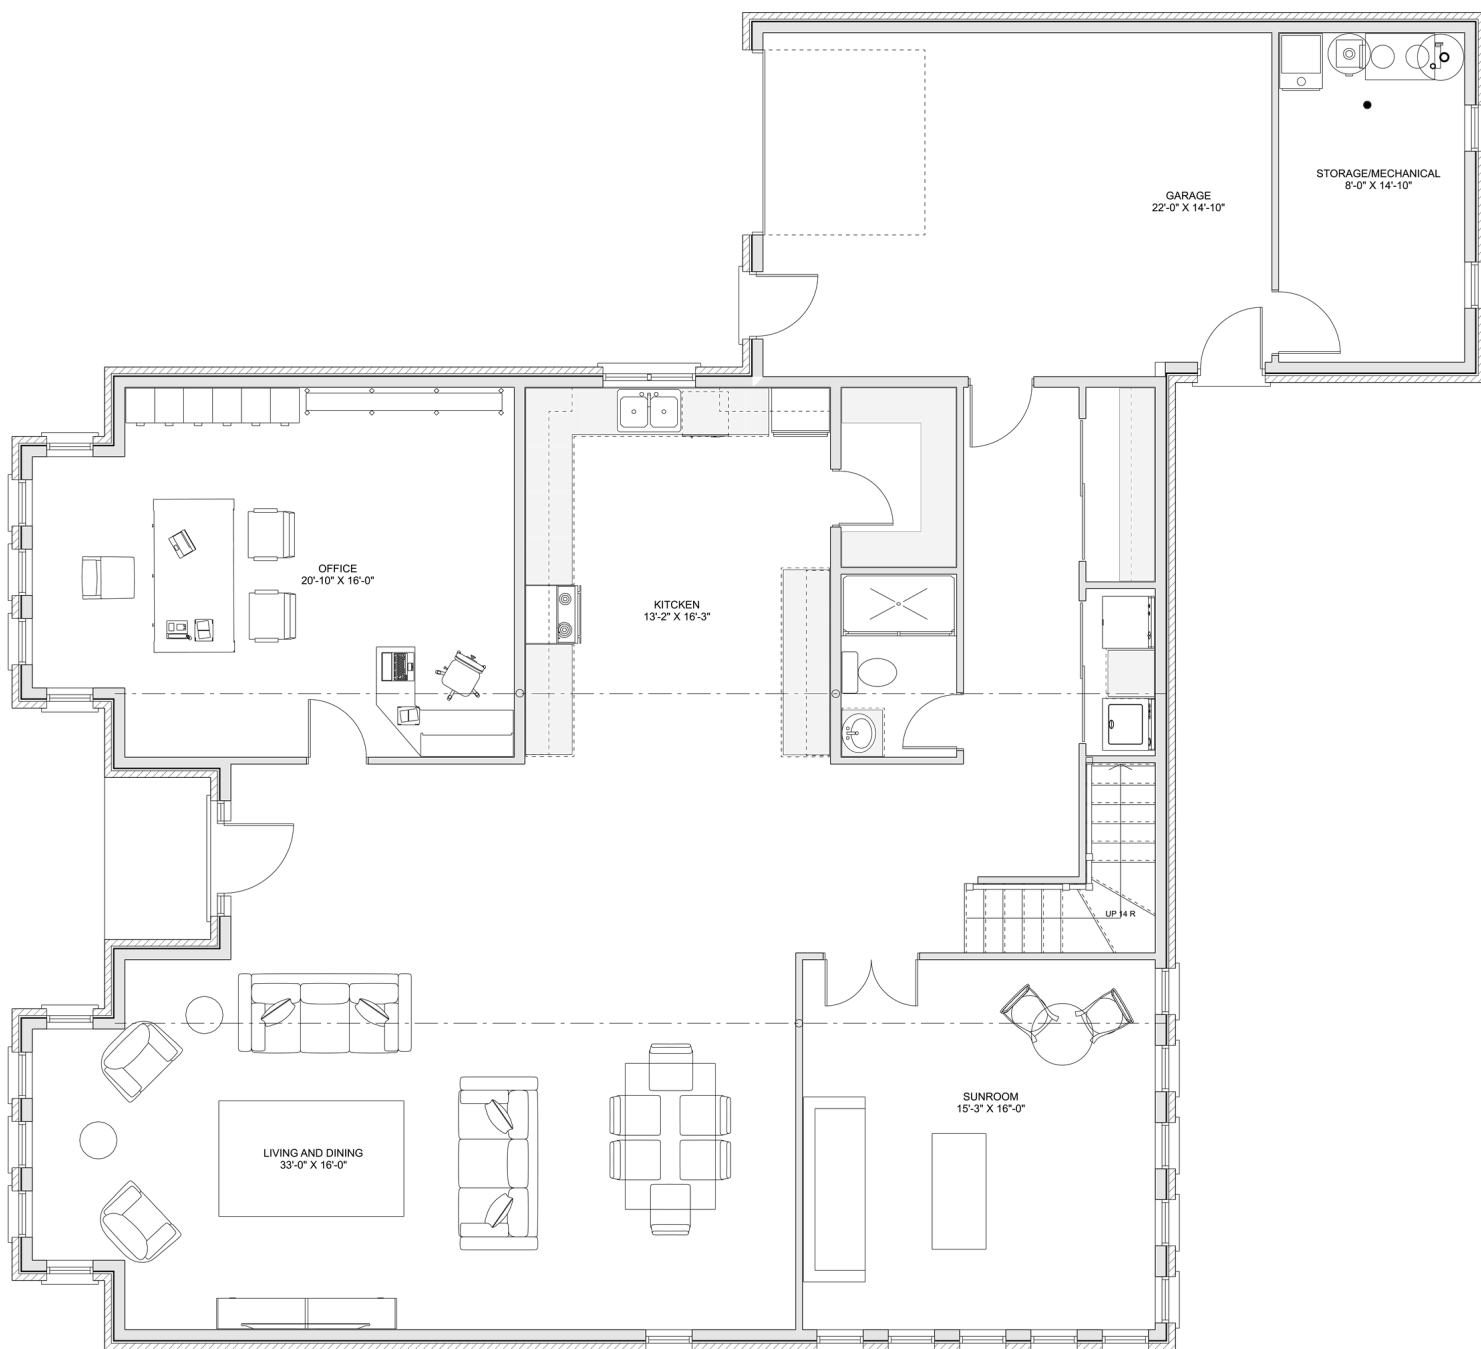

# PLAN #21-0092

4 BEDROOMS

5 BATHROOMS

TYPE: House

SIZE: 4,051 SQ. FT.

OVERALL WIDTH: 57'-10"

OVERALL DEPTH: 63'-8"

## SECOND FLOOR

## PLAN #21-0092

### MAIN FLOOR