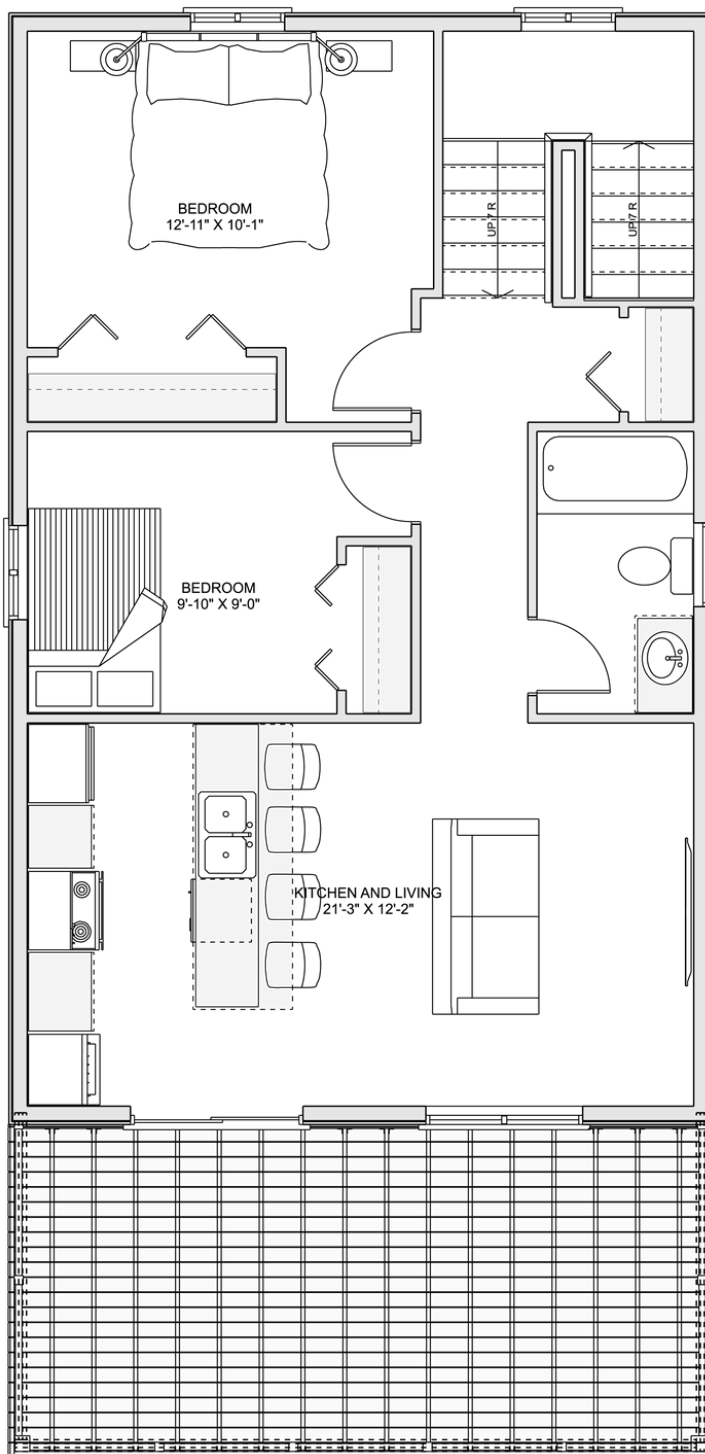

PLAN #21-0093

2 BEDROOMS

1 BATHROOM

TYPE: House

SIZE: 2,760 SQ. FT.

OVERALL WIDTH: 23'-0"

OVERALL DEPTH: 36'-0"

CHOOSE YOUR DREAM HOME

Not seeing the perfect plan? We also offer custom design services!

613-876-2488

information@houseofthree.ca

www.houseofthree.ca

PLAN #21-0093

SECOND FLOOR

CHOOSE YOUR DREAM HOME

Not seeing the perfect plan? We also offer custom design services!