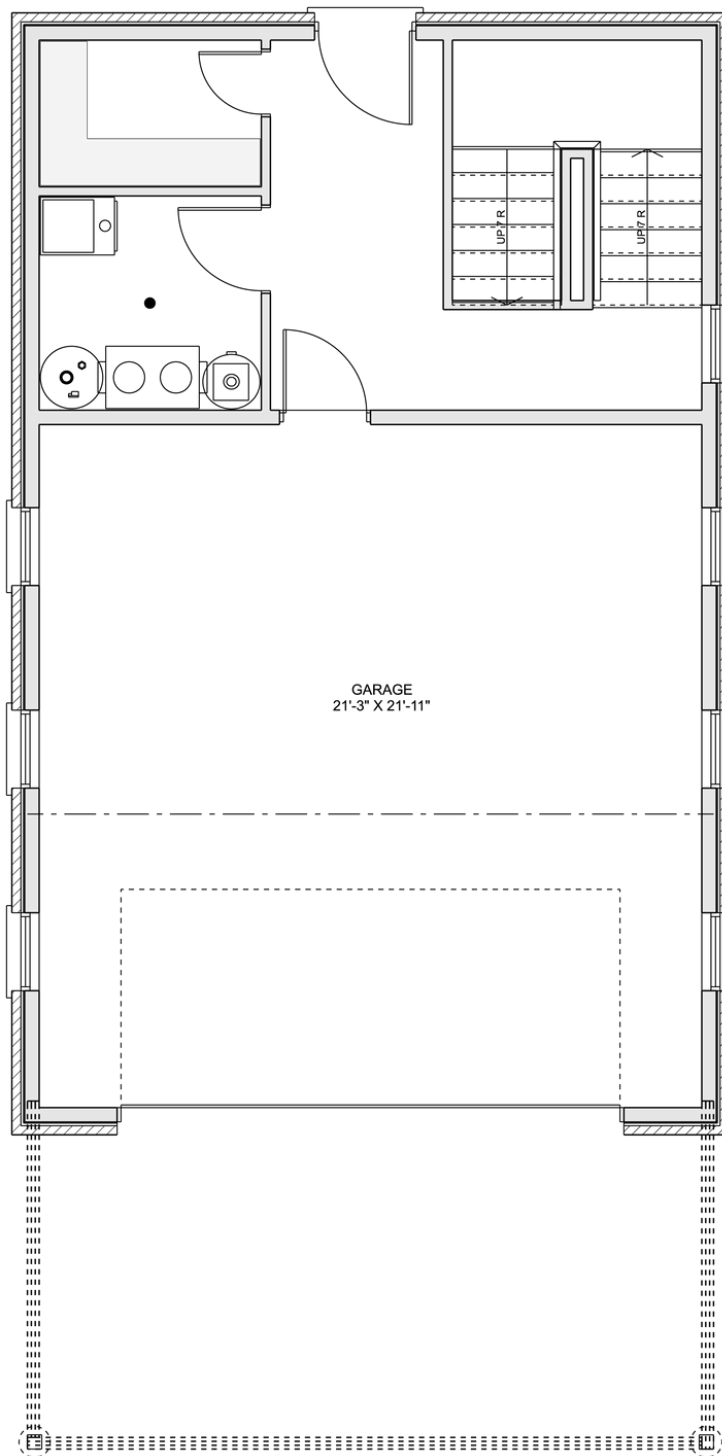

CHOOSE YOUR DREAM HOME

Not seeing the perfect plan? We also offer custom design services!

613-876-2488

information@houseofthree.ca

www.houseofthree.ca

PLAN #21-0093

MAIN FLOOR