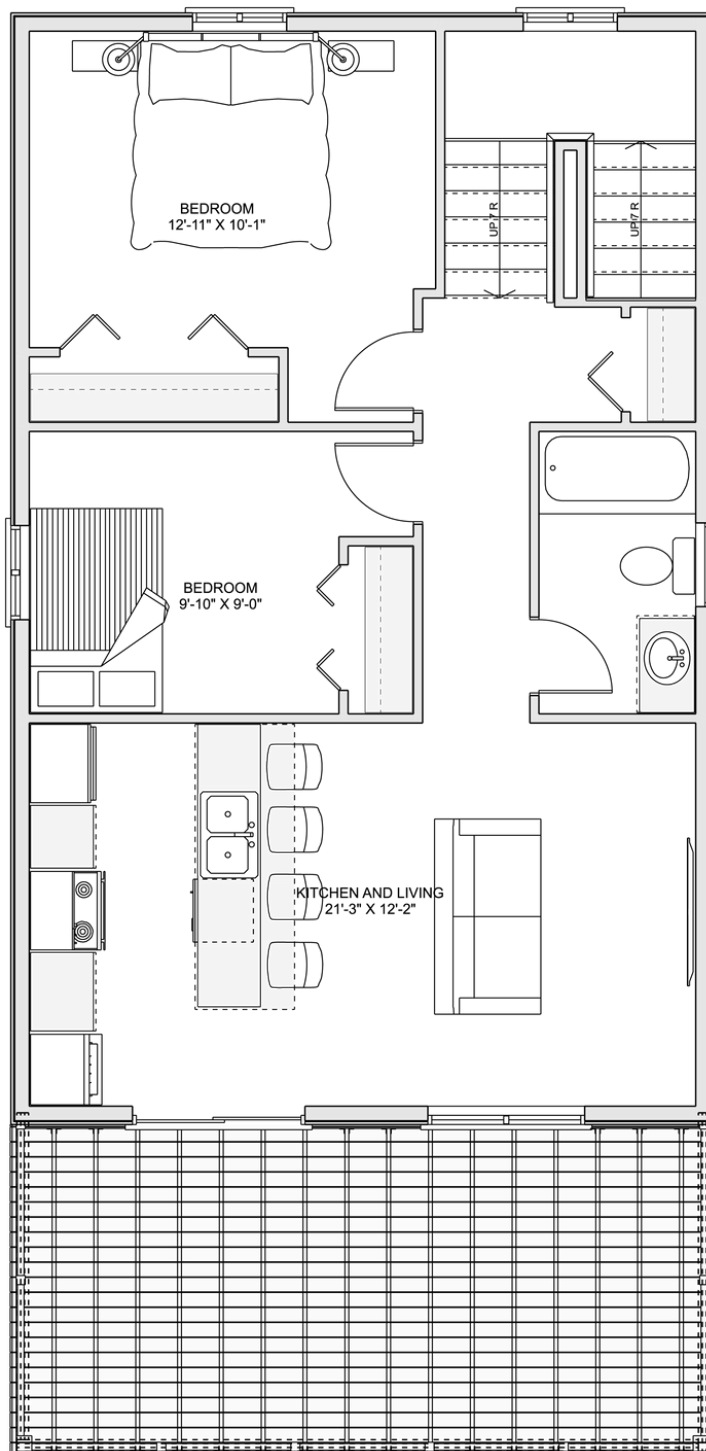

PLAN #21-0093

2 BEDROOMS

1 BATHROOM

TYPE: House

SIZE: 1,099 SQ. FT.

OVERALL WIDTH: 23'-0"

OVERALL DEPTH: 46'-1"

CHOOSE YOUR DREAM HOME

Not seeing the perfect plan? We also offer custom design services!

613-876-2488

information@houseofthree.ca

www.houseofthree.ca

PLAN #21-0093

SECOND FLOOR

CHOOSE YOUR DREAM HOME

Not seeing the perfect plan? We also offer custom design services!