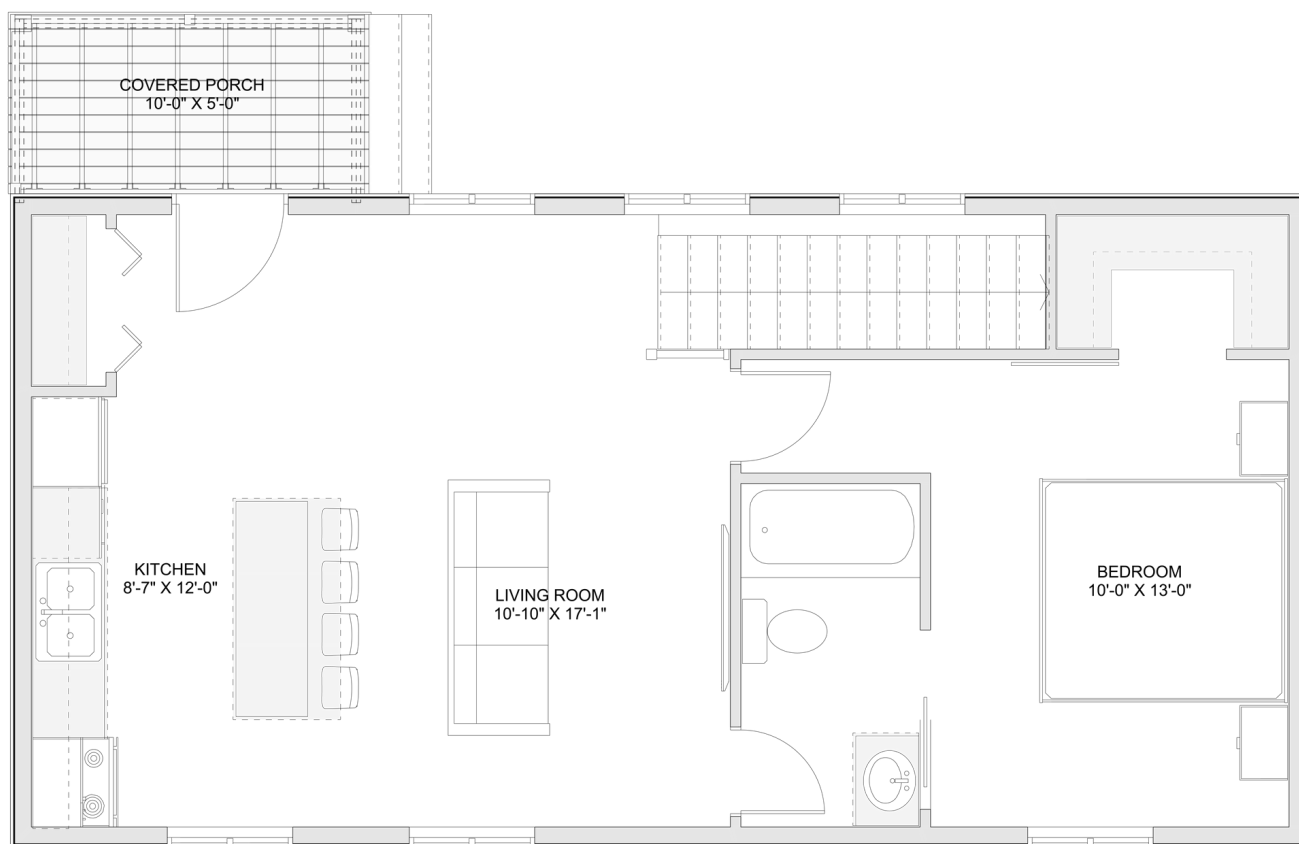

# PLAN #21-0096

1 BEDROOM

2 BATHROOMS

TYPE: Cottage  
SIZE: 662 SQ. FT.  
OVERALL WIDTH: 36'-0"  
OVERALL DEPTH: 23'-2"

## PLAN #21-0096

## MAIN FLOOR