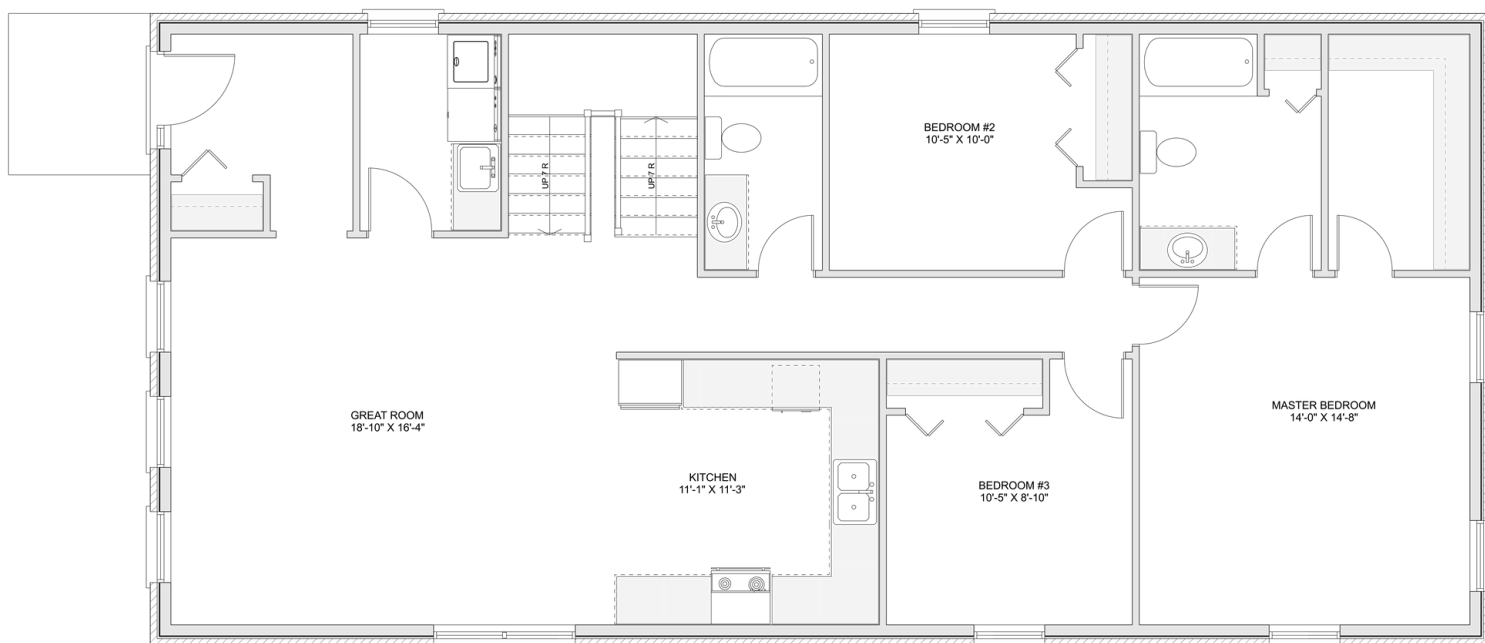

PLAN #21-0097

3 BEDROOMS

2 BATHROOMS

TYPE: Bungalow
SIZE: 1,518 SQ. FT.
OVERALL WIDTH: 26'-9"
OVERALL DEPTH: 62'-9"

CHOOSE YOUR DREAM HOME

Not seeing the perfect plan? We also offer custom design services!

613-876-2488

information@houseofthree.ca

www.houseofthree.ca

PLAN #21-0097

MAIN FLOOR

CHOOSE YOUR DREAM HOME

Not seeing the perfect plan? We also offer custom design services!

613-876-2488

information@houseofthree.ca

www.houseofthree.ca

PLAN #21-0097

FOUNDATION

ALL DIMENSIONS APPROXIMATE. E. & O. E.