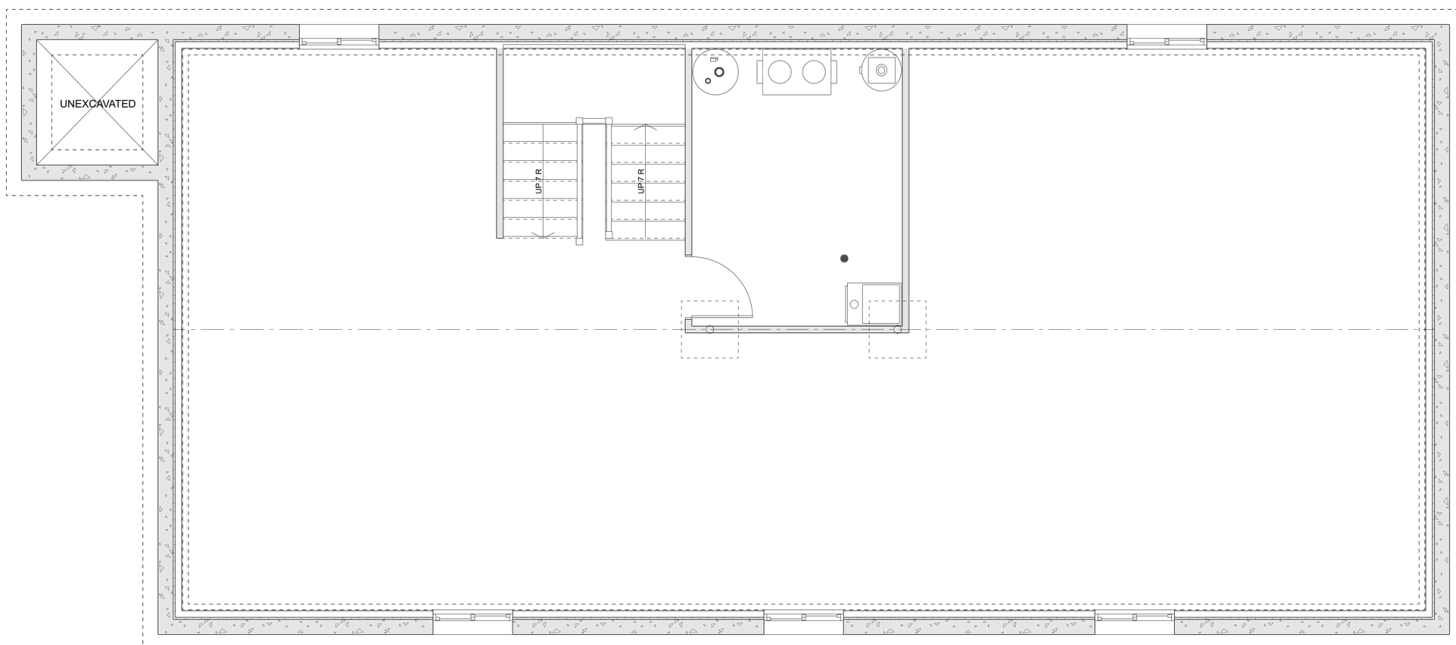

PLAN #21-0097

3 BEDROOMS

2 BATHROOMS

TYPE: Bungalow
SIZE: 1,518 SQ. FT.
OVERALL WIDTH: 26'-9"
OVERALL DEPTH: 62'-9"

CHOOSE YOUR DREAM HOME

Not seeing the perfect plan? We also offer custom design services!

613-876-2488

information@houseofthree.ca

www.houseofthree.ca

PLAN #21-0097

MAIN FLOOR

CHOOSE YOUR DREAM HOME

Not seeing the perfect plan? We also offer custom design services!

613-876-2488

information@houseofthree.ca

www.houseofthree.ca

PLAN #21-0097

FOUNDATION

ALL DIMENSIONS APPROXIMATE. E. & O. E.