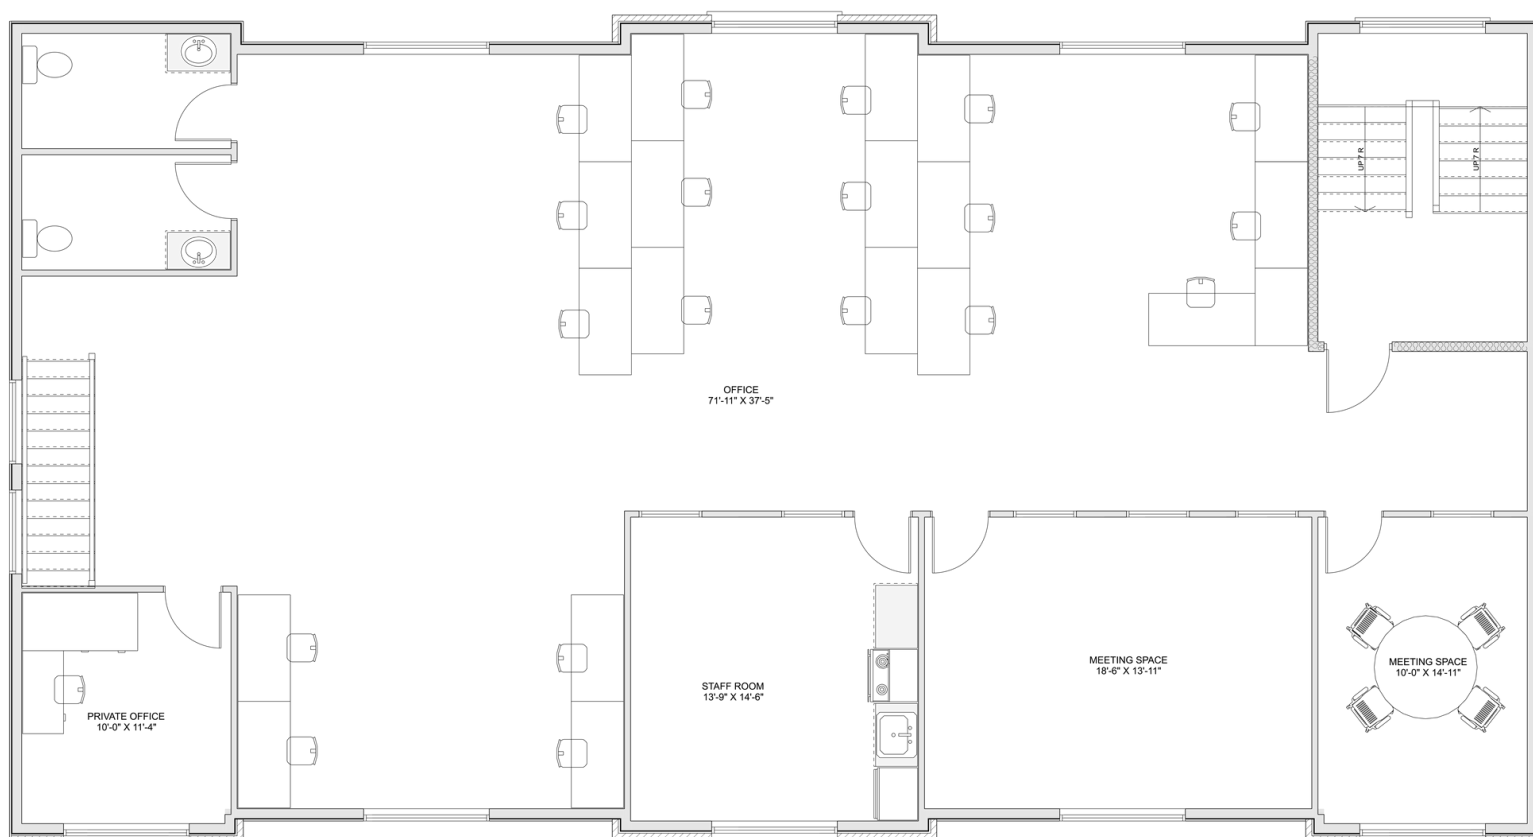

# PLAN #21-0100

0 BEDROOMS

5 HALF BATHROOMS

TYPE: Office Building

SIZE: 5,590 SQ. FT.

OVERALL WIDTH: 72'-10"

OVERALL DEPTH: 38'-11"

## PLAN #21-0100

## SECOND FLOOR

## MAIN FLOOR

ALL DIMENSIONS APPROXIMATE. E. & O. E.