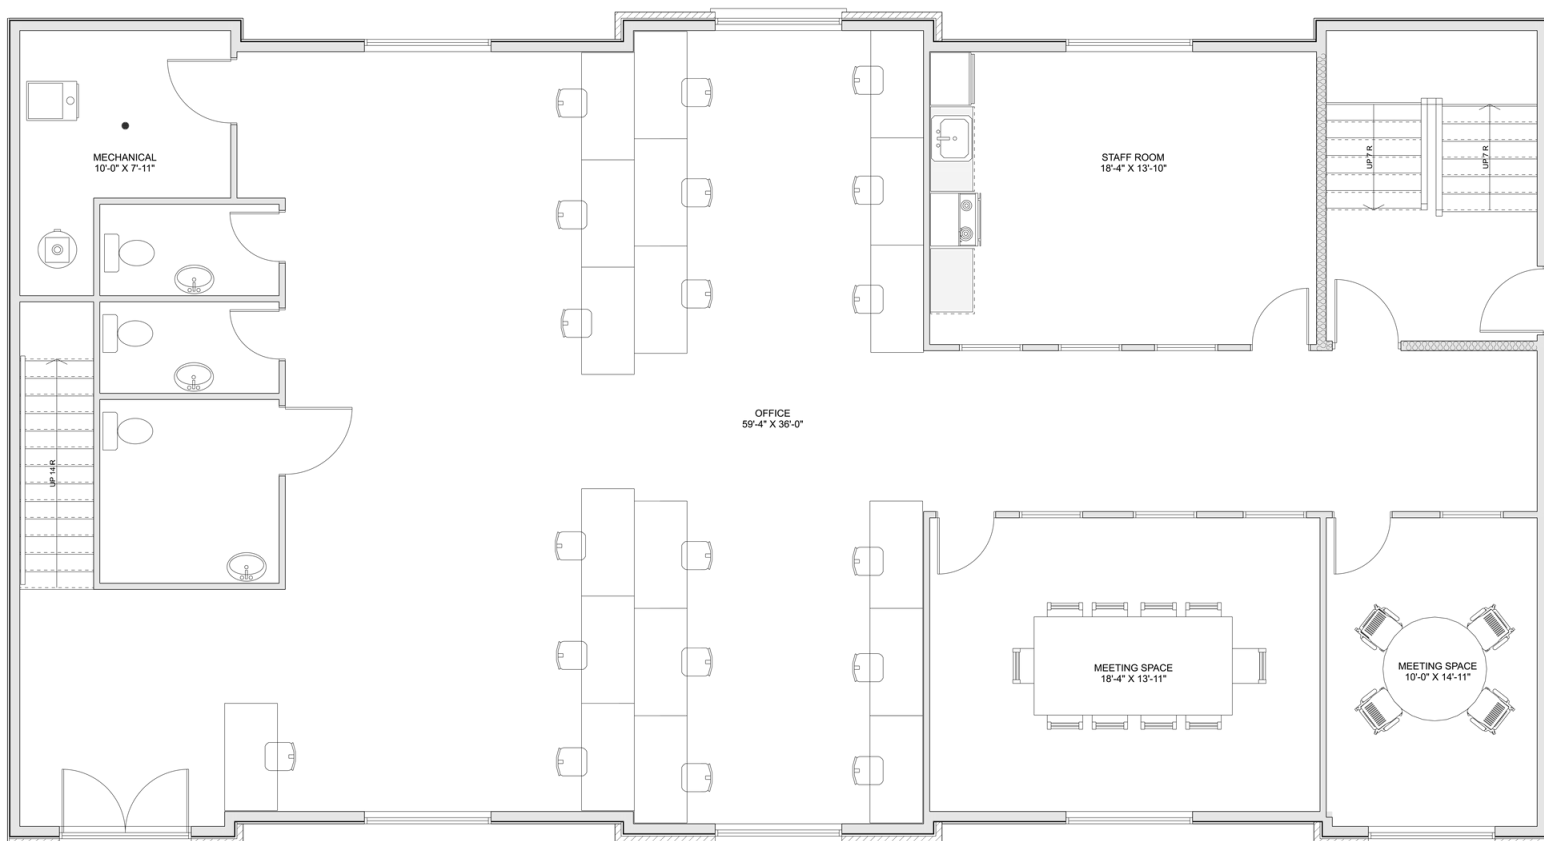

# PLAN #21-0100

0 BEDROOMS

5 HALF BATHROOMS

TYPE: Office Building

SIZE: 5,590 SQ. FT.

OVERALL WIDTH: 72'-10"

OVERALL DEPTH: 38'-11"

## SECOND FLOOR

## PLAN #21-0100

## MAIN FLOOR

ALL DIMENSIONS APPROXIMATE. E. & O. E.