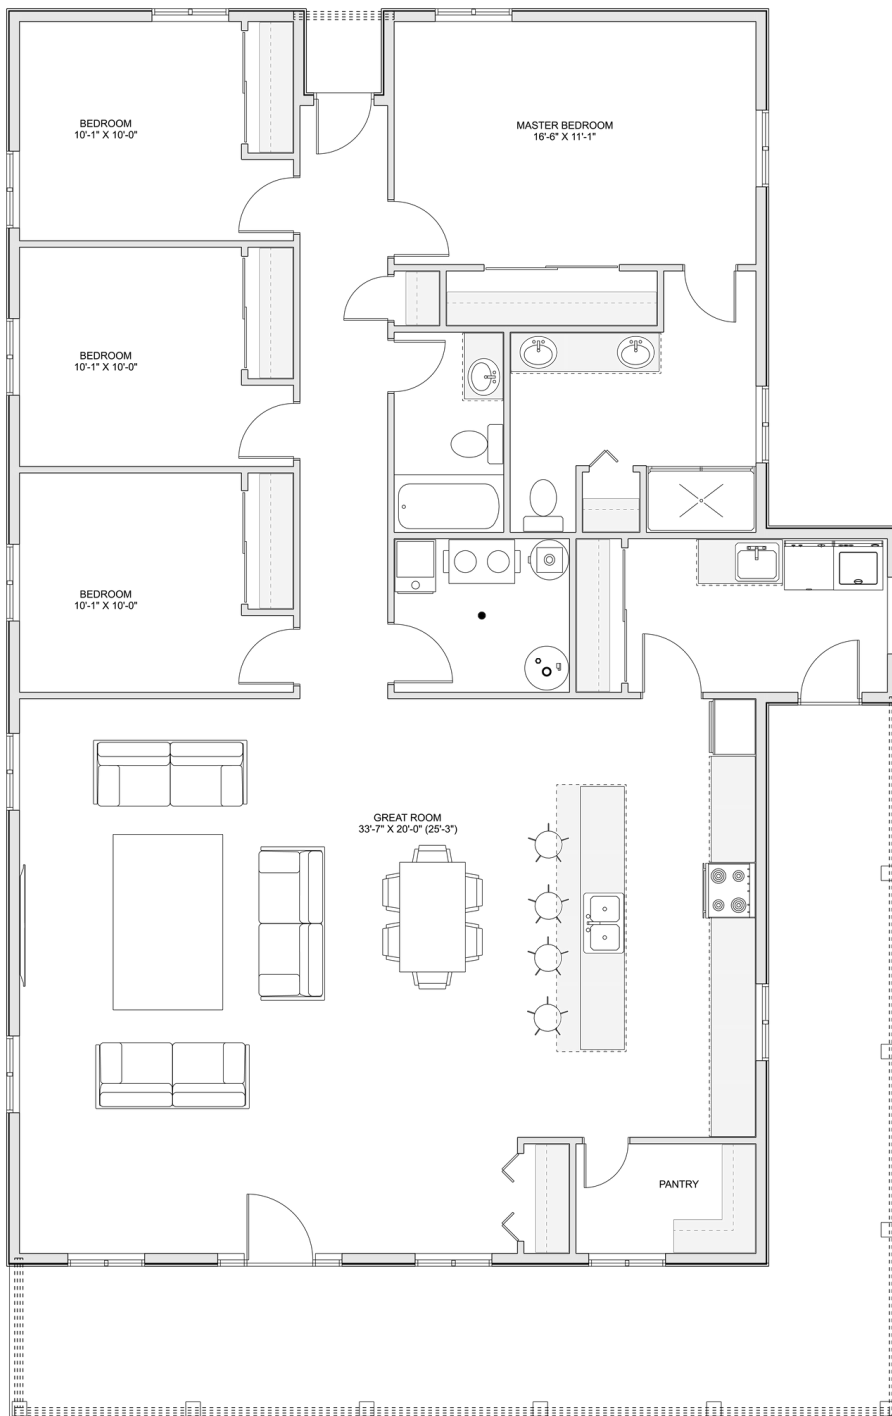

PLAN #21-0101

4 BEDROOMS

2 BATHROOMS

TYPE: Bungalow

SIZE: 2,028 SQ. FT.

OVERALL WIDTH: 40'-6"

OVERALL DEPTH: 64'-2"

CHOOSE YOUR DREAM HOME

Not seeing the perfect plan? We also offer custom design services!

613-876-2488

information@houseofthree.ca

www.houseofthree.ca

PLAN #21-0101

MAIN FLOOR

CHOOSE YOUR DREAM HOME

Not seeing the perfect plan? We also offer custom design services!