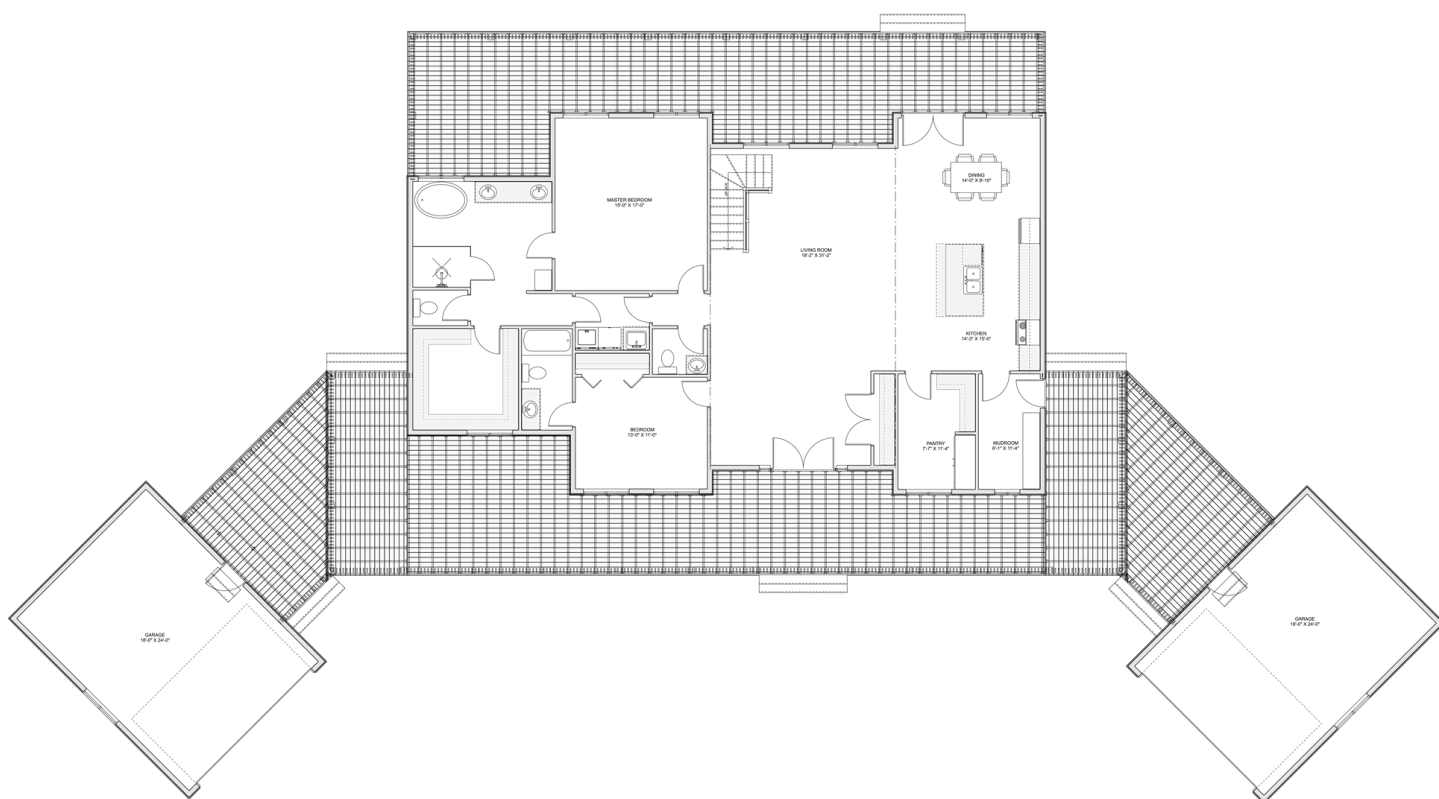

# PLAN #21-0102

2 BEDROOMS

2.5 BATHROOMS

TYPE: House

SIZE: 2,725 SQ. FT.

OVERALL WIDTH: 141'-1"

OVERALL DEPTH: 76'-1"

## SECOND FLOOR

## PLAN #21-0102

## MAIN FLOOR