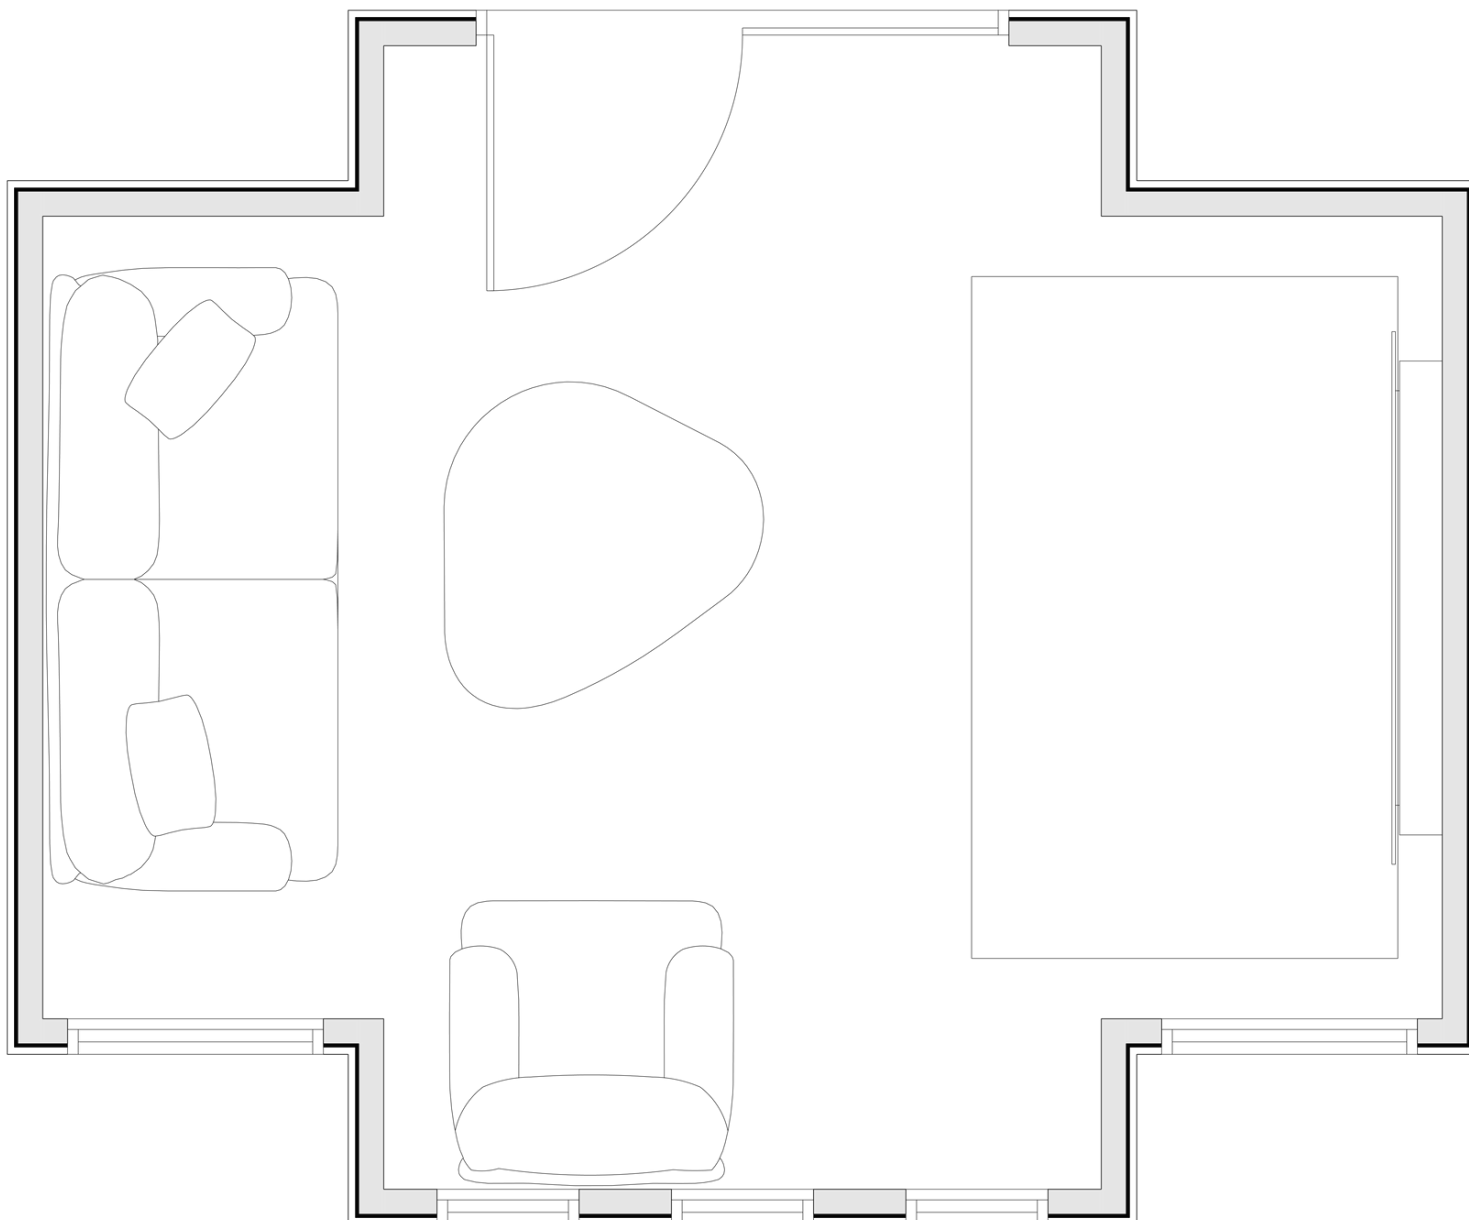

PLAN #21-0116

0 BEDROOMS

0 BATHROOMS

TYPE: Shed

SIZE: 214 SQ. FT.

OVERALL WIDTH: 17'-0"

OVERALL DEPTH: 14'-0"

CHOOSE YOUR DREAM HOME

Not seeing the perfect plan? We also offer custom design services!

613-876-2488

information@houseofthree.ca

www.houseofthree.ca

PLAN #21-0116

MAIN FLOOR

CHOOSE YOUR DREAM HOME

Not seeing the perfect plan? We also offer custom design services!