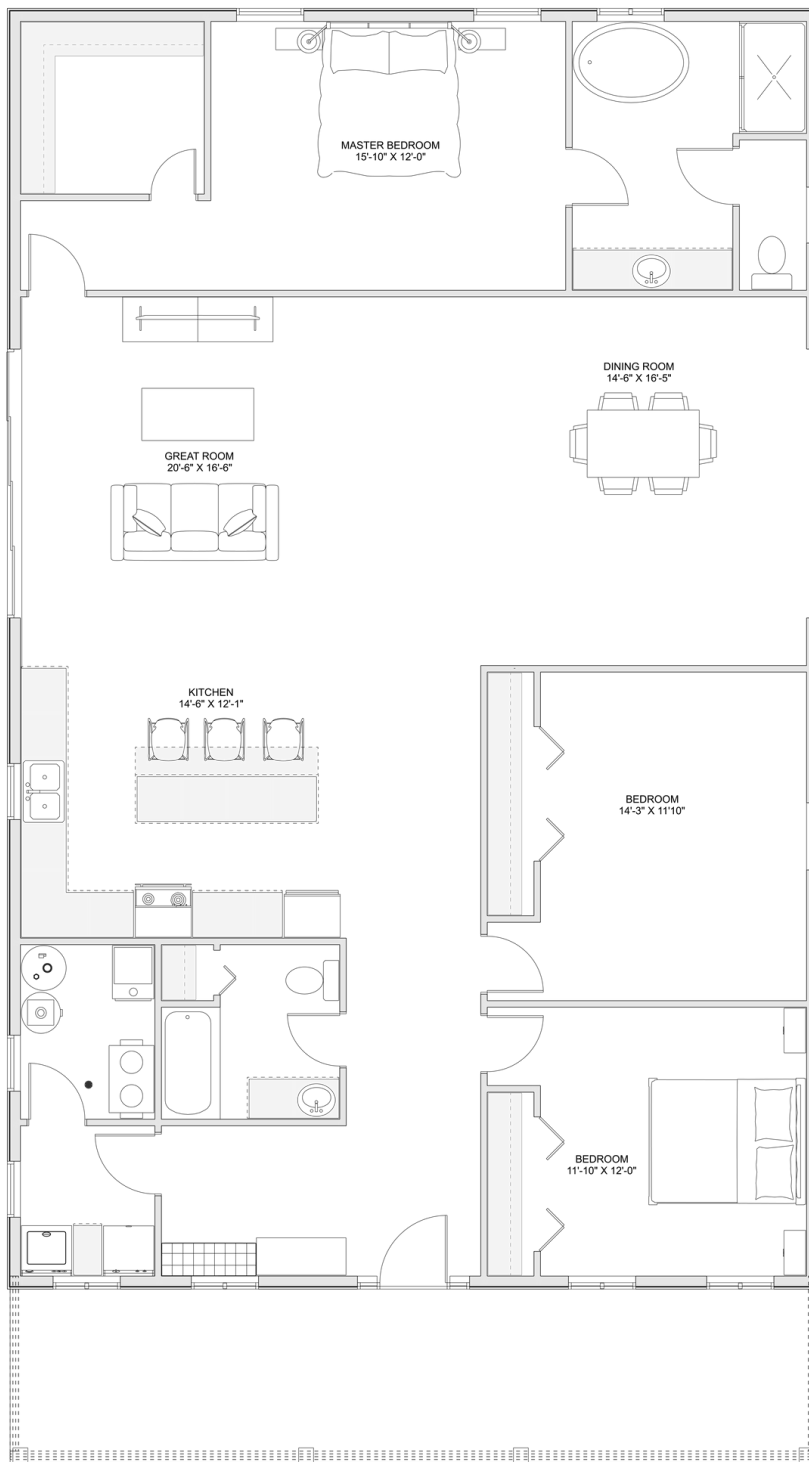

PLAN #21-0117

3 BEDROOMS

2 BATHROOMS

TYPE: Bungalow

SIZE: 2,072 SQ. FT.

OVERALL WIDTH: 36'-0"

OVERALL DEPTH: 64'-11"

CHOOSE YOUR DREAM HOME

Not seeing the perfect plan? We also offer custom design services!

613-876-2488

information@houseofthree.ca

www.houseofthree.ca

PLAN #21-0117

MAIN FLOOR

CHOOSE YOUR DREAM HOME

Not seeing the perfect plan? We also offer custom design services!