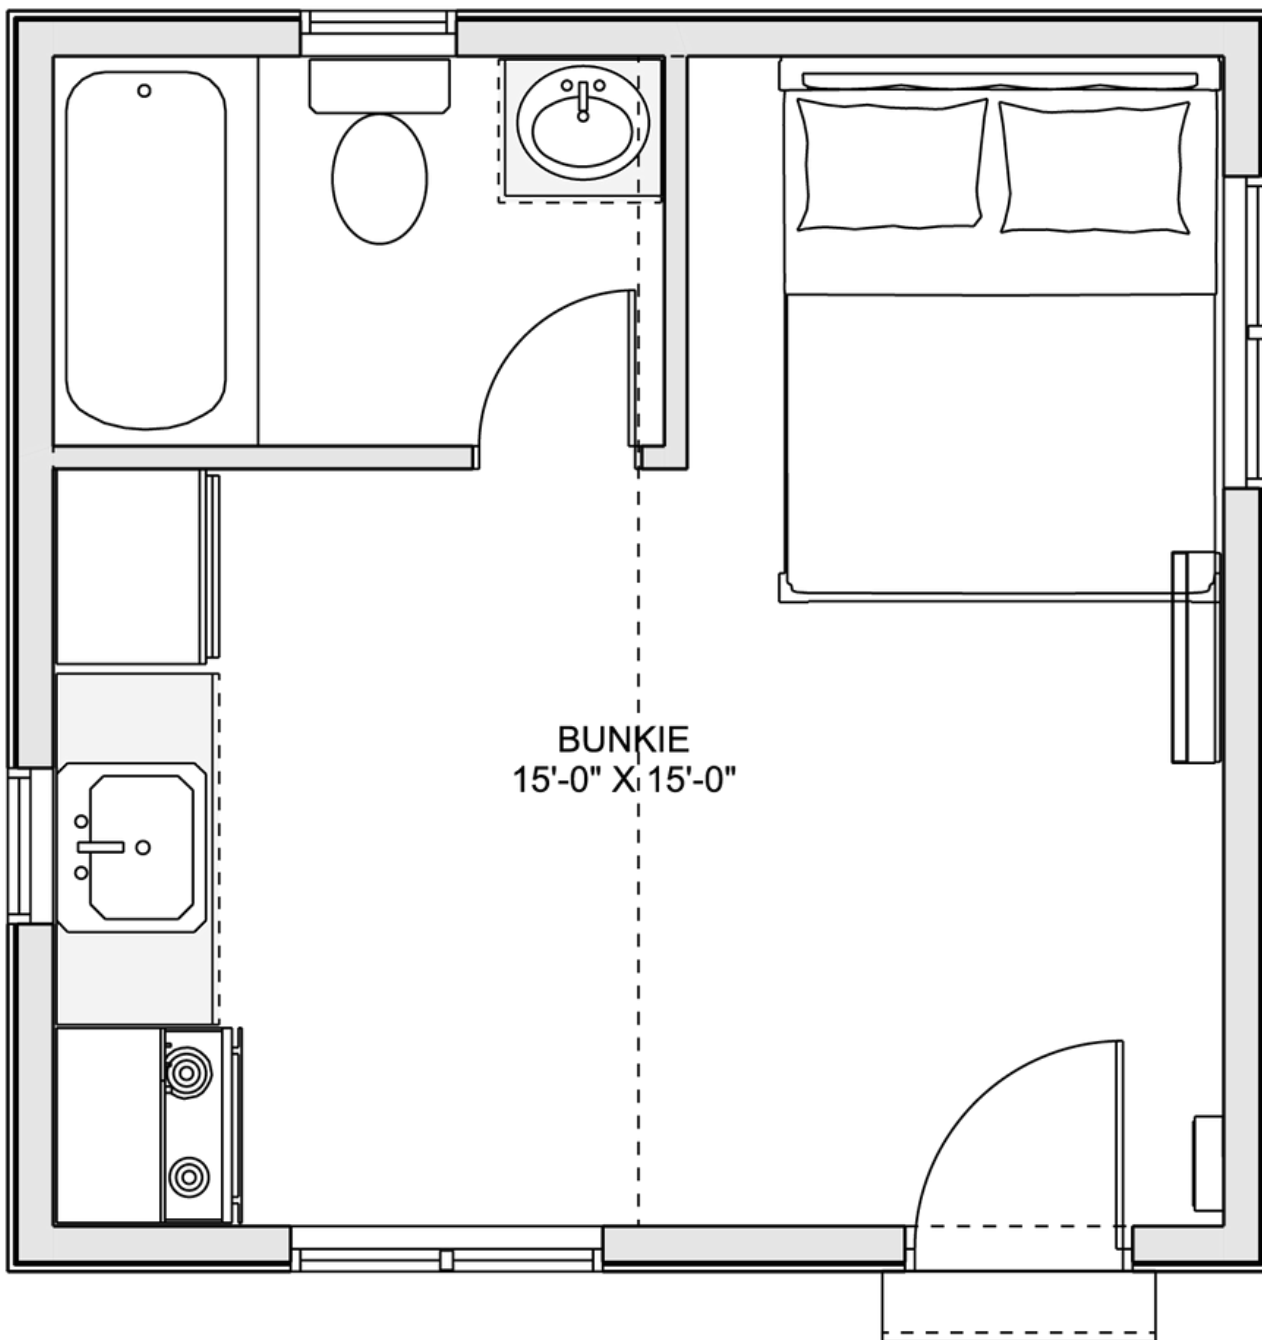

CHOOSE YOUR DREAM HOME

Not seeing the perfect plan? We also offer custom design services!

613-876-2488

information@houseofthree.ca

www.houseofthree.ca

PLAN #21-0123

MAIN FLOOR