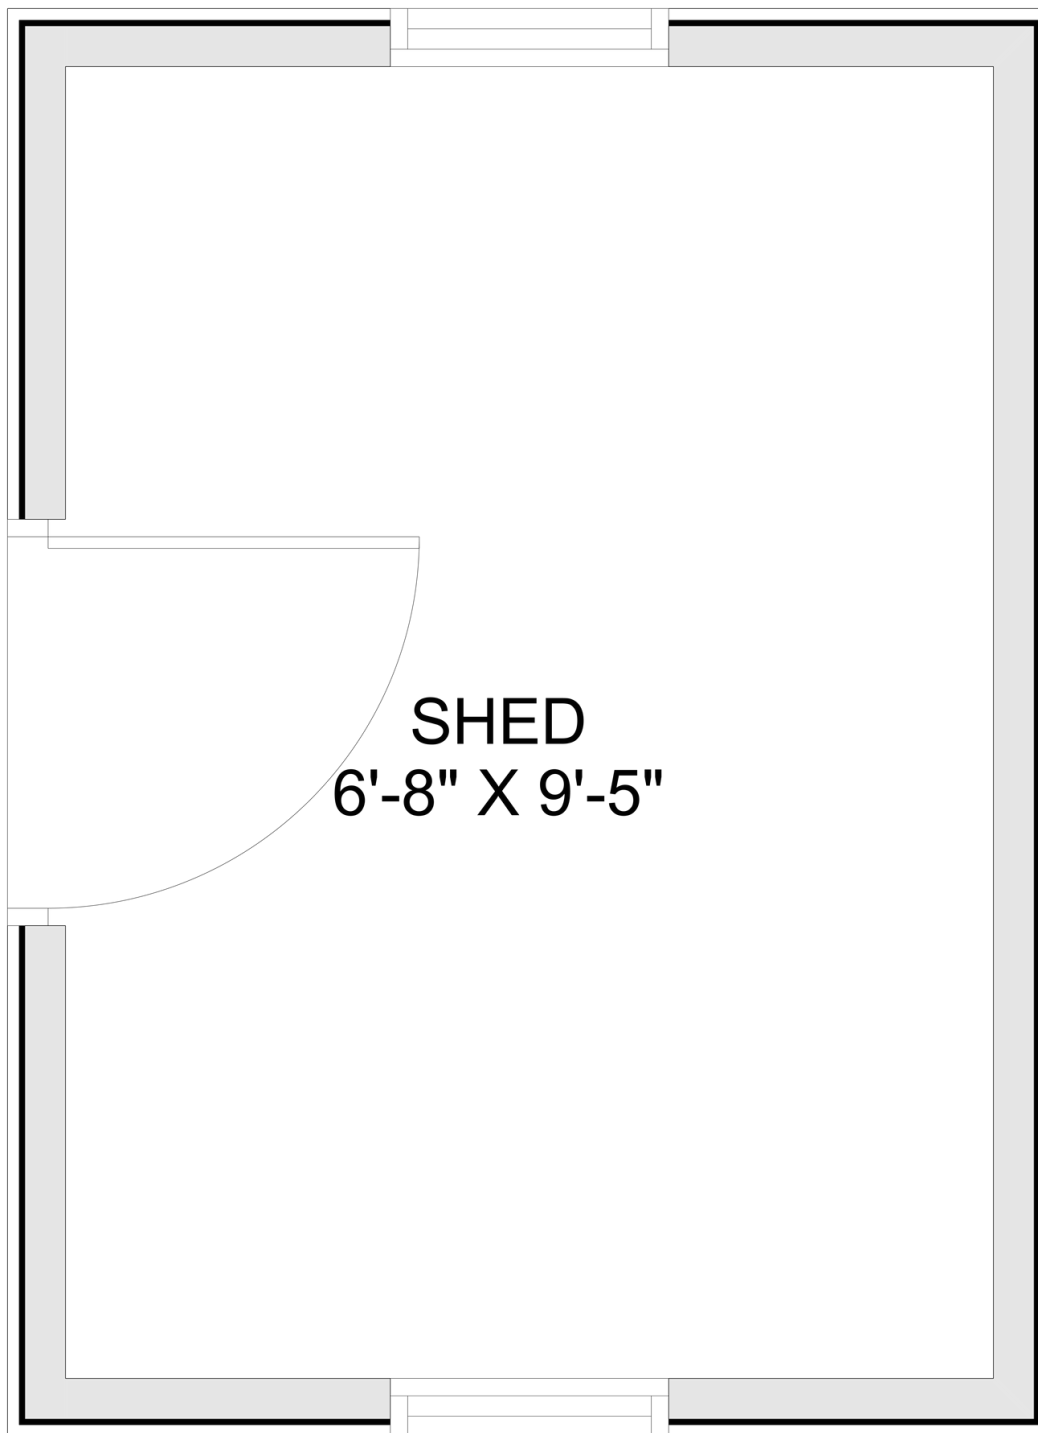

CHOOSE YOUR DREAM HOME

Not seeing the perfect plan? We also offer custom design services!

613-876-2488

information@houseofthree.ca

www.houseofthree.ca

PLAN #21-0128

MAIN FLOOR