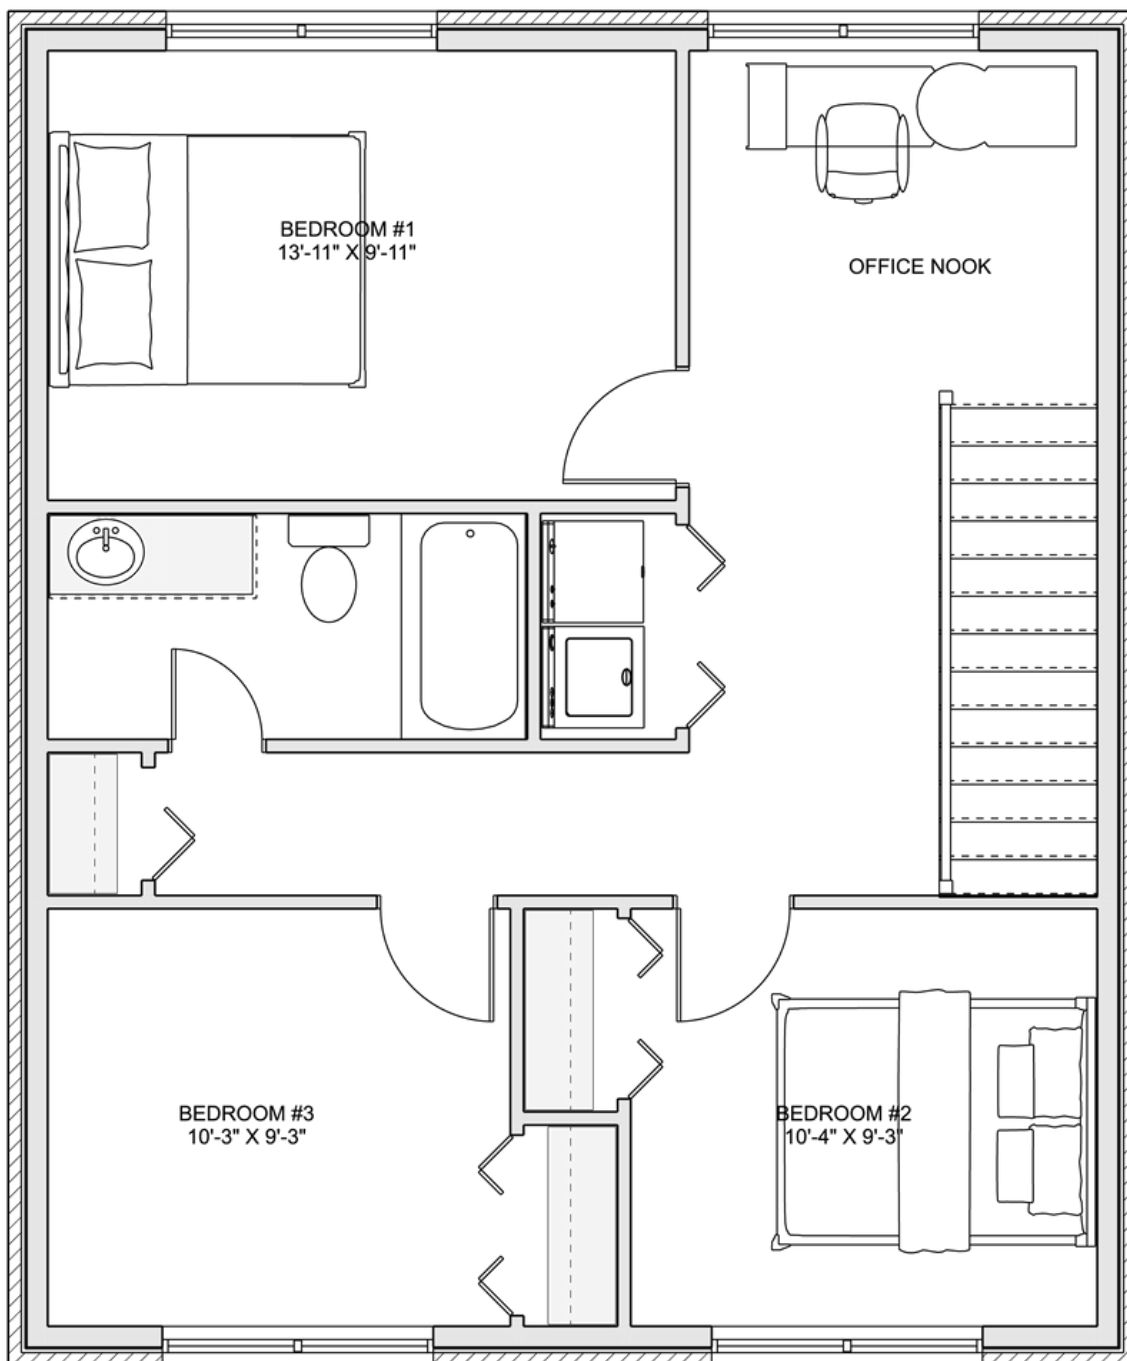

# PLAN #21-0131

3 BEDROOMS

2 BATHROOMS

TYPE: House

SIZE (SQ. FT.): 2,250 SQ. FT.

OVERALL WIDTH: 25'-0"

OVERALL DEPTH: 30'-0"

## PLAN #21-0131

## SECOND FLOOR

## PLAN #21-0131

MAIN FLOOR