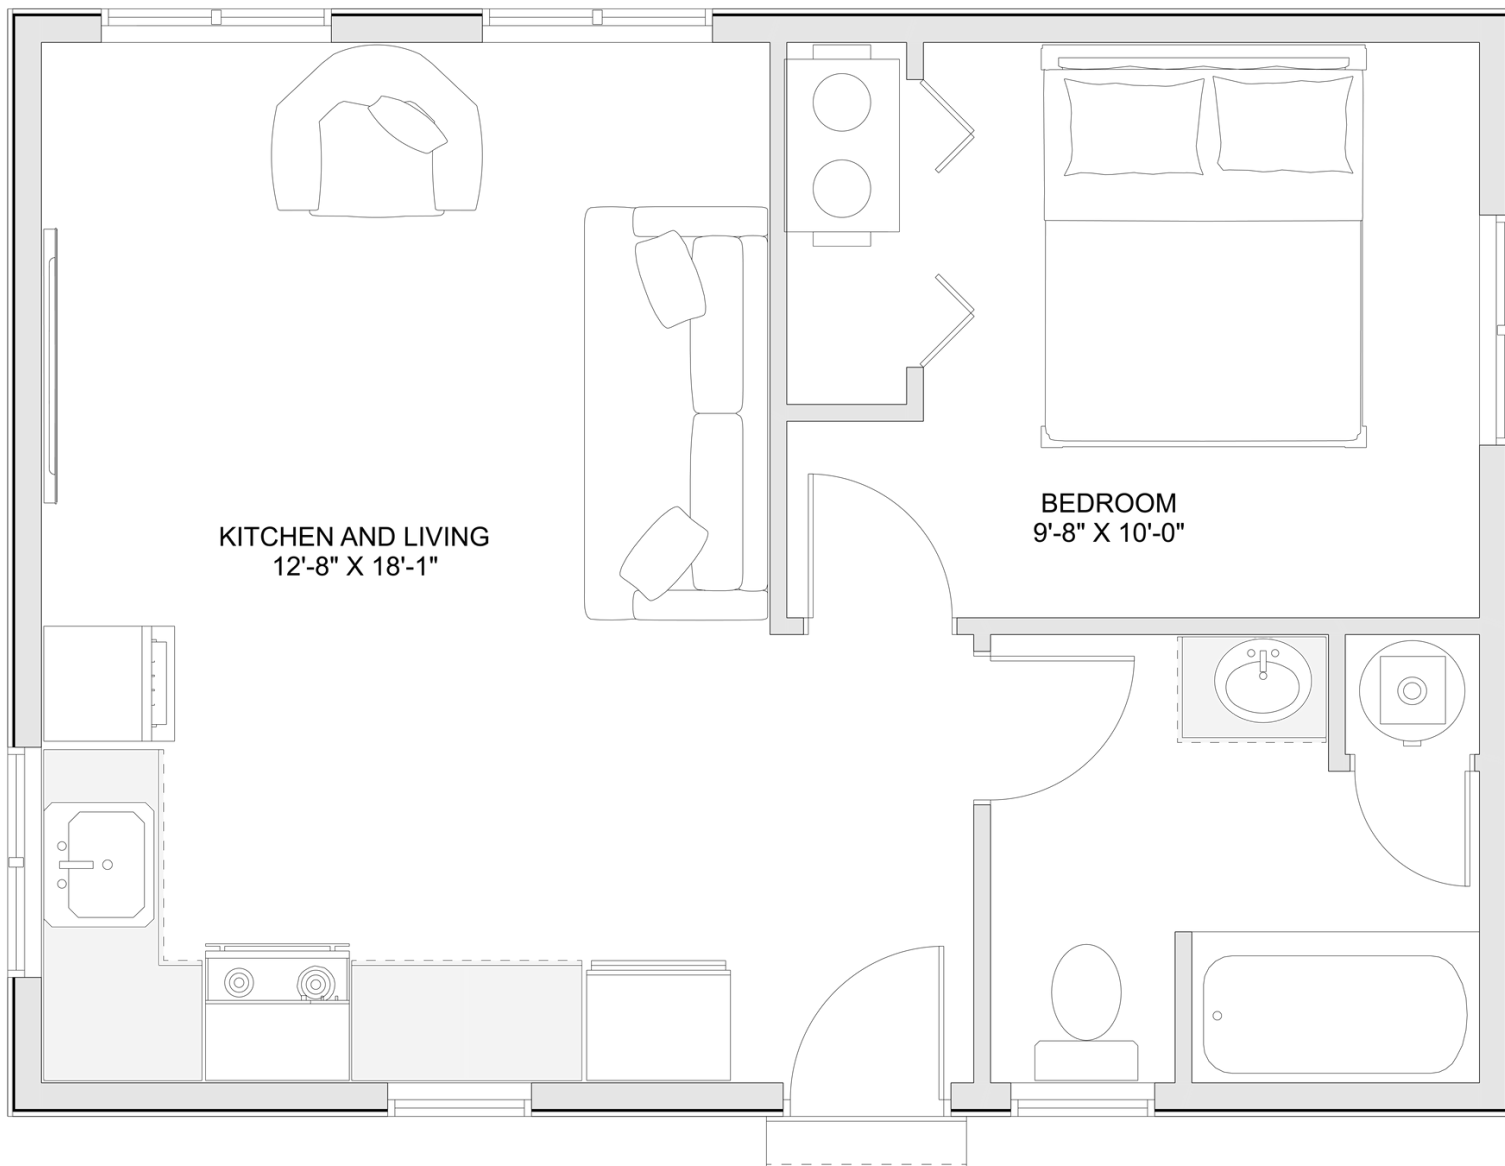

PLAN #21-0132

1 BEDROOM

1 BATHROOM

TYPE: Bunkie

SIZE (SQ. FT.): 504 SQ. FT.

OVERALL WIDTH: 25'-11"

OVERALL DEPTH: 19'-0"

CHOOSE YOUR DREAM HOME

Not seeing the perfect plan? We also offer custom design services!

613-876-2488

information@houseofthree.ca

www.houseofthree.ca

PLAN #21-0132

MAIN FLOOR

CHOOSE YOUR DREAM HOME

Not seeing the perfect plan? We also offer custom design services!

613-876-2488

information@houseofthree.ca

www.houseofthree.ca

PLAN #21-0132

FOUNDATION

ALL DIMENSIONS APPROXIMATE. E. & O. E.