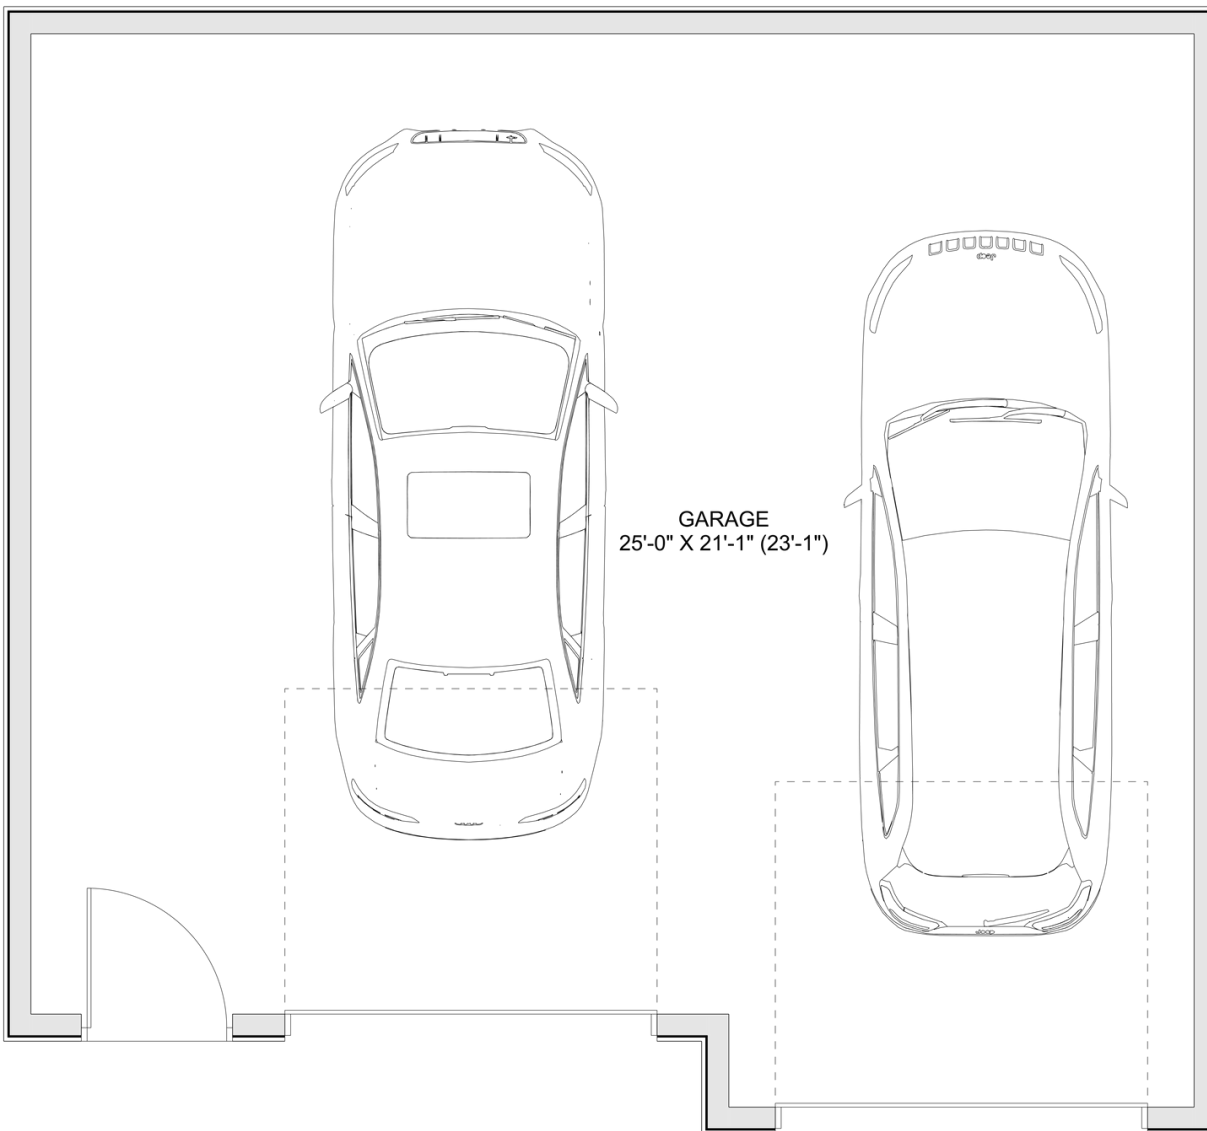

CHOOSE YOUR DREAM HOME

Not seeing the perfect plan? We also offer custom design services!

613-876-2488

information@houseofthree.ca

www.houseofthree.ca

PLAN #21-0136

MAIN FLOOR