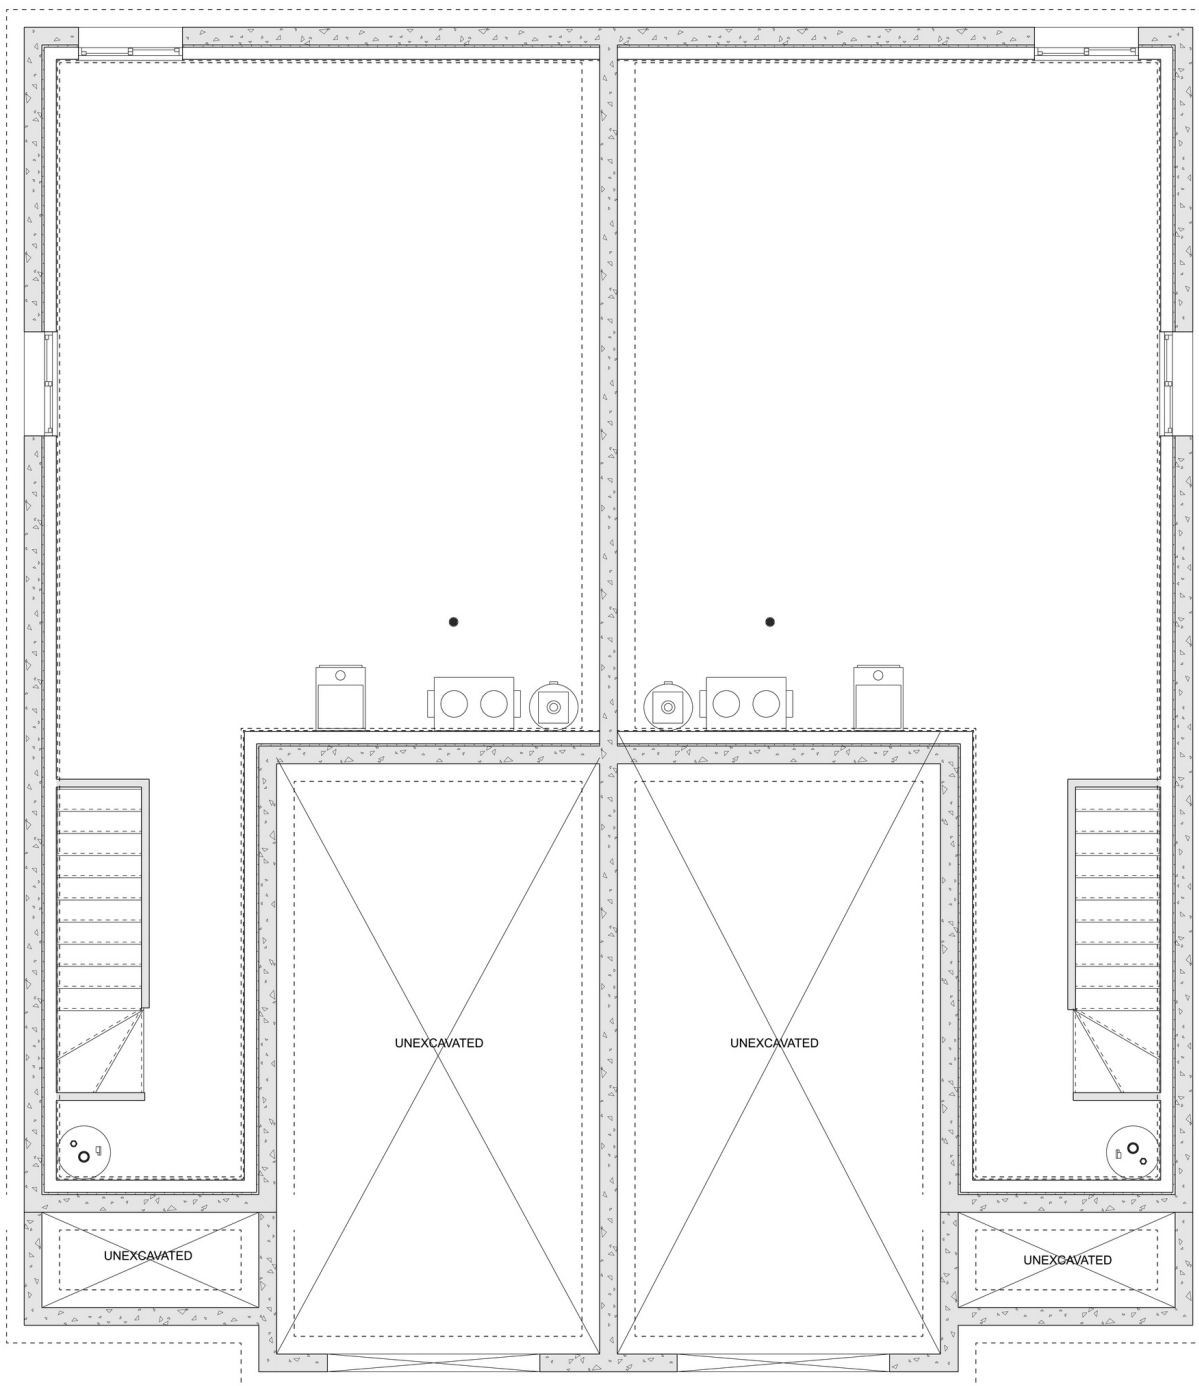

PLAN #21-0138

7 BEDROOMS (3 IN 1 UNIT, 4 IN 1 UNIT)

2 1/2 BATHROOM (X2 UNITS)

TYPE: Two Storey (Duplex)

SIZE (SQ. FT.): 3547 SQ. FT.

1773 SQ. FT./UNIT

OVERALL WIDTH: 44'-0"

OVERALL DEPTH: 50'-7"

Not seeing the perfect plan? We also offer custom design services!

613-876-2488

information@houseofthree.ca

www.houseofthree.ca

PLAN #21-0138

MAIN FLOOR

CHOOSE YOUR DREAM HOME

Not seeing the perfect plan? We also offer custom design services!

613-876-2488

information@houseofthree.ca

www.houseofthree.ca

PLAN #21-0138

FOUNDATION

ALL DIMENSIONS APPROXIMATE. E. & O. E.