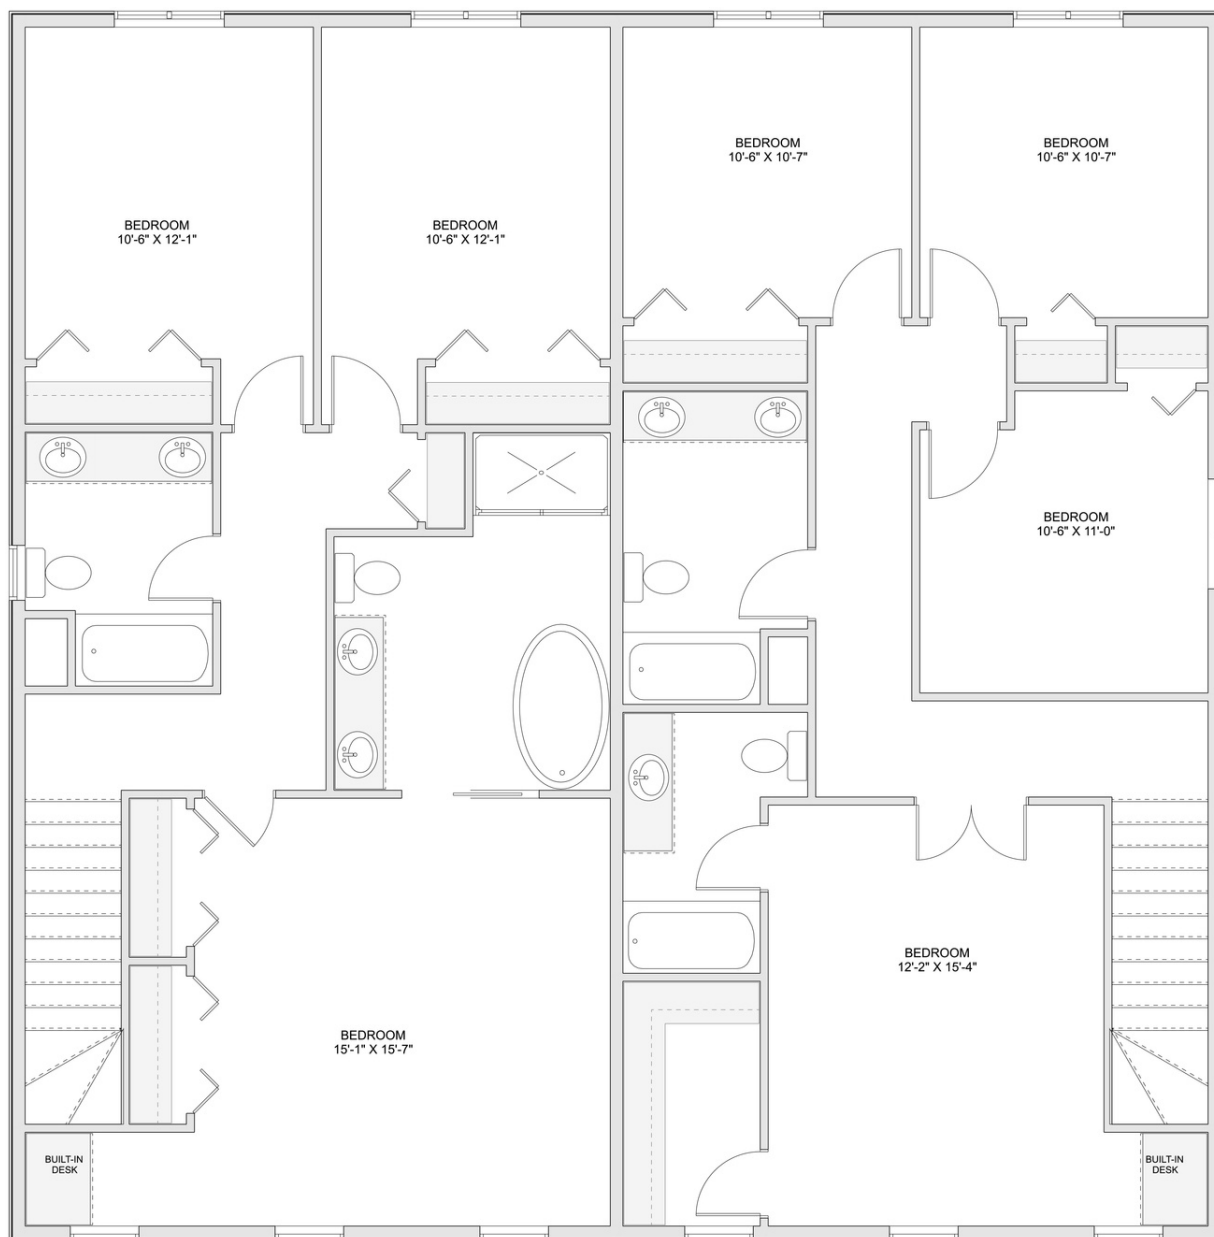

CHOOSE YOUR DREAM HOME

Not seeing the perfect plan? We also offer custom design services!

613-876-2488

information@houseofthree.ca

www.houseofthree.ca

PLAN #21-0138

SECOND FLOOR