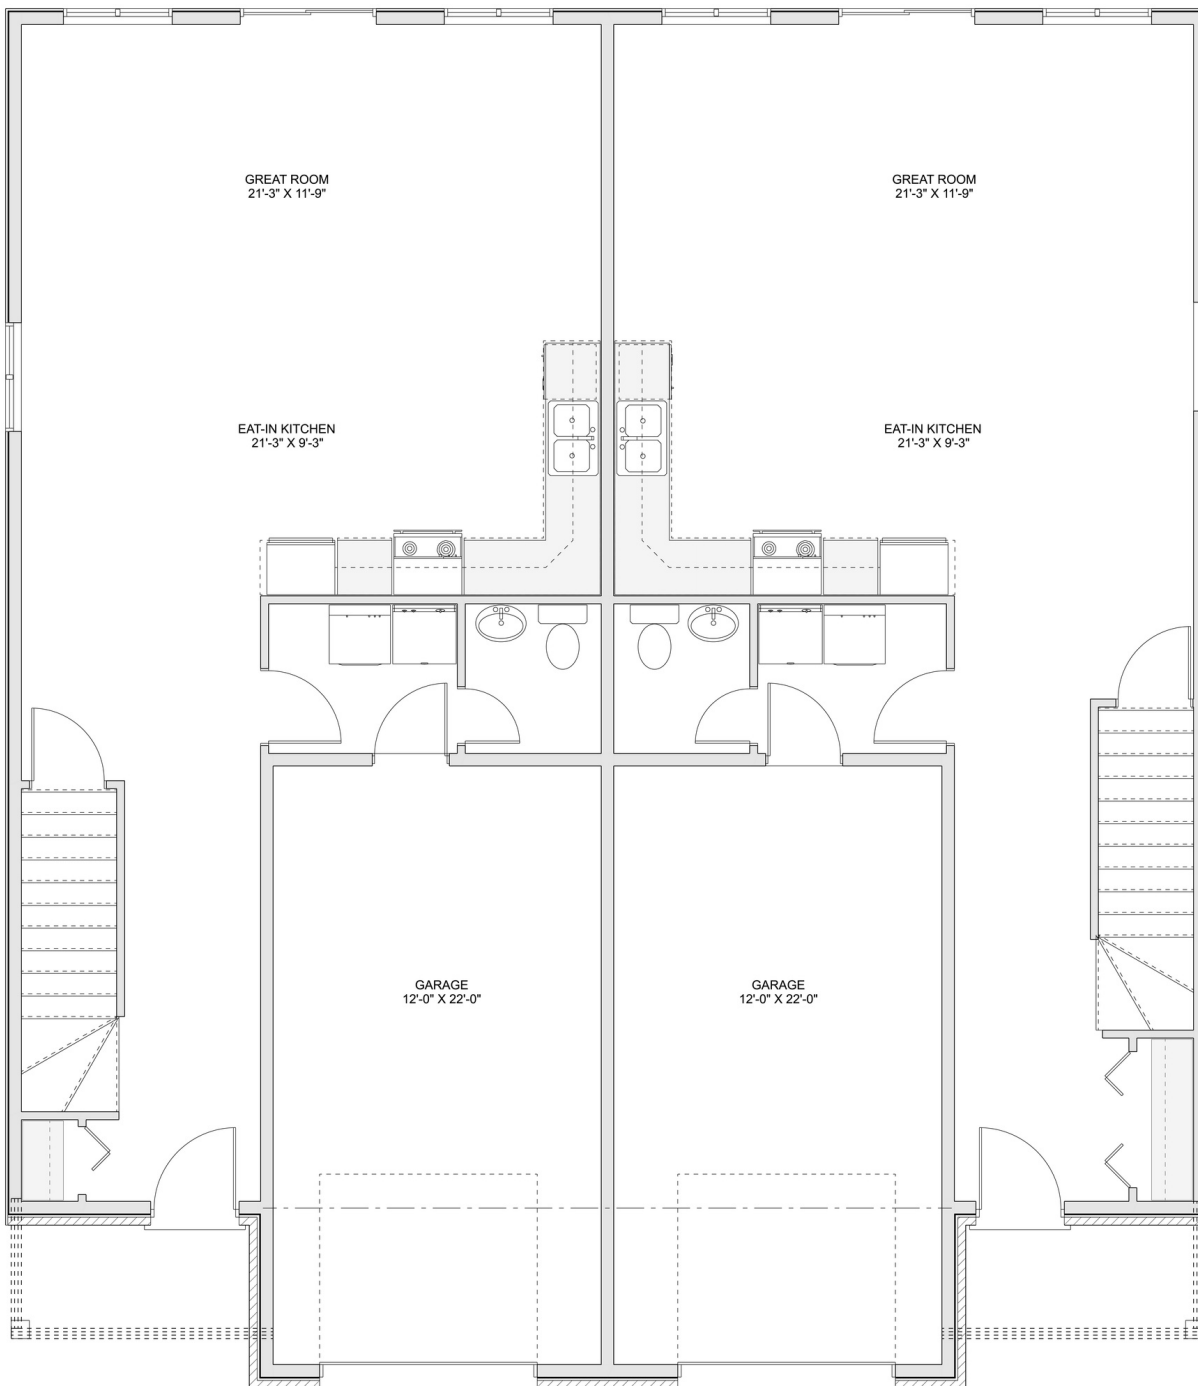

CHOOSE YOUR DREAM HOME

Not seeing the perfect plan? We also offer custom design services!

613-876-2488

information@houseofthree.ca

www.houseofthree.ca

PLAN #21-0138

MAIN FLOOR