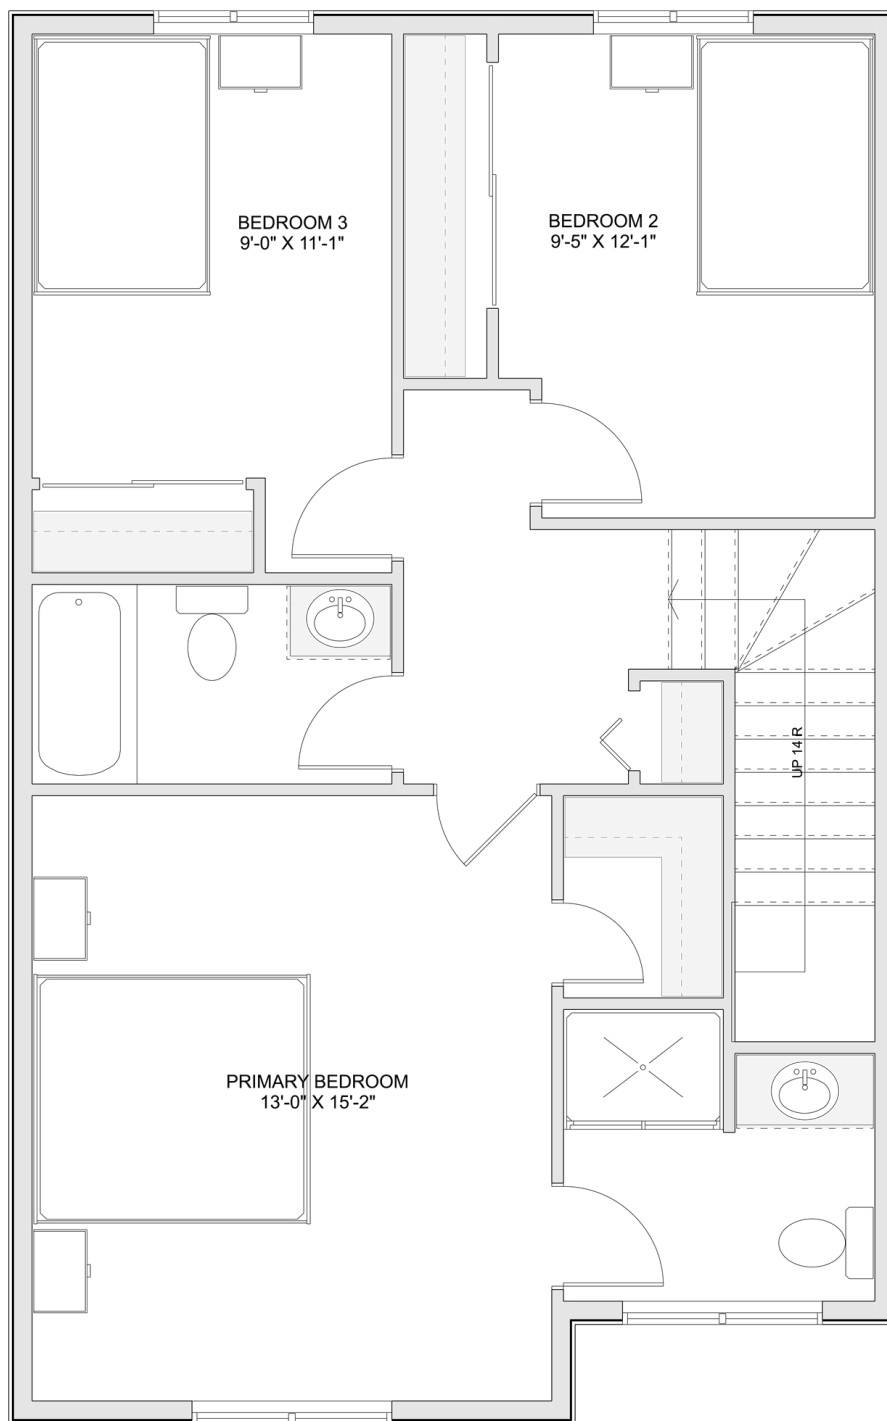

# PLAN #21-0139

3 BEDROOMS

3 BATHROOMS

TYPE: House

1,377 SQ. FT.

OVERALL WIDTH: 22'-0"

OVERALL DEPTH: 54'-0"

## PLAN #21-0139

## SECOND FLOOR

## PLAN #21-0139

MAIN FLOOR