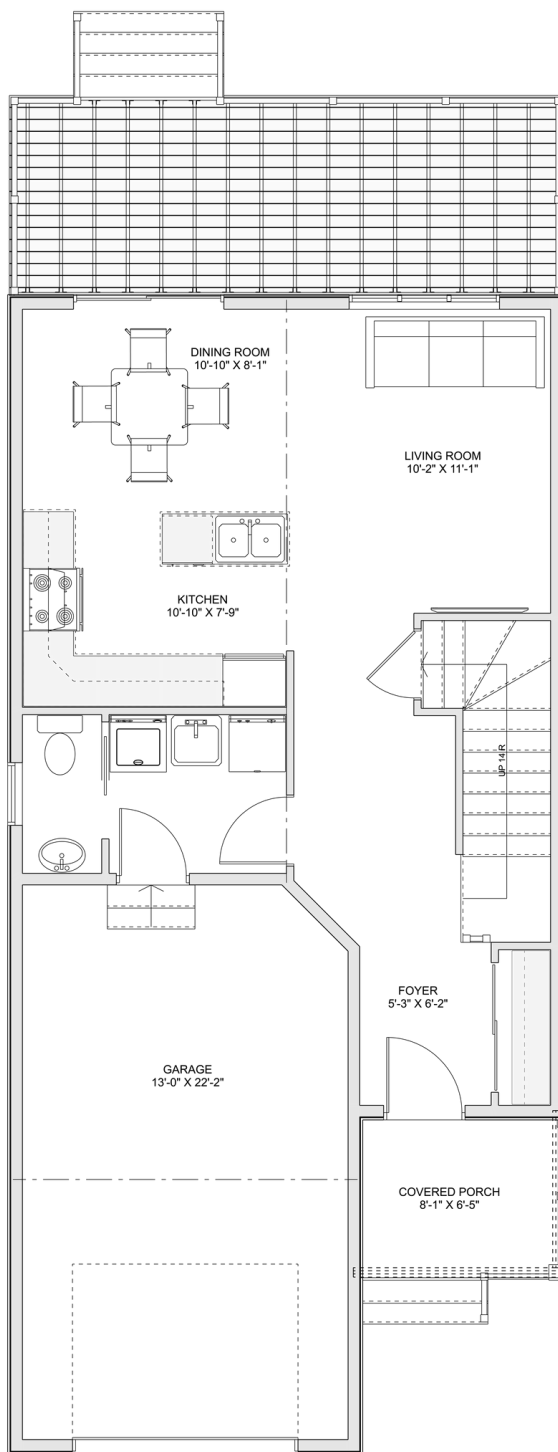

# PLAN #21-0139

3 BEDROOMS

3 BATHROOMS

TYPE: House

1,377 SQ. FT.

OVERALL WIDTH: 22'-0"

OVERALL DEPTH: 54'-0"

## PLAN #21-0139

## SECOND FLOOR

## PLAN #21-0139

MAIN FLOOR