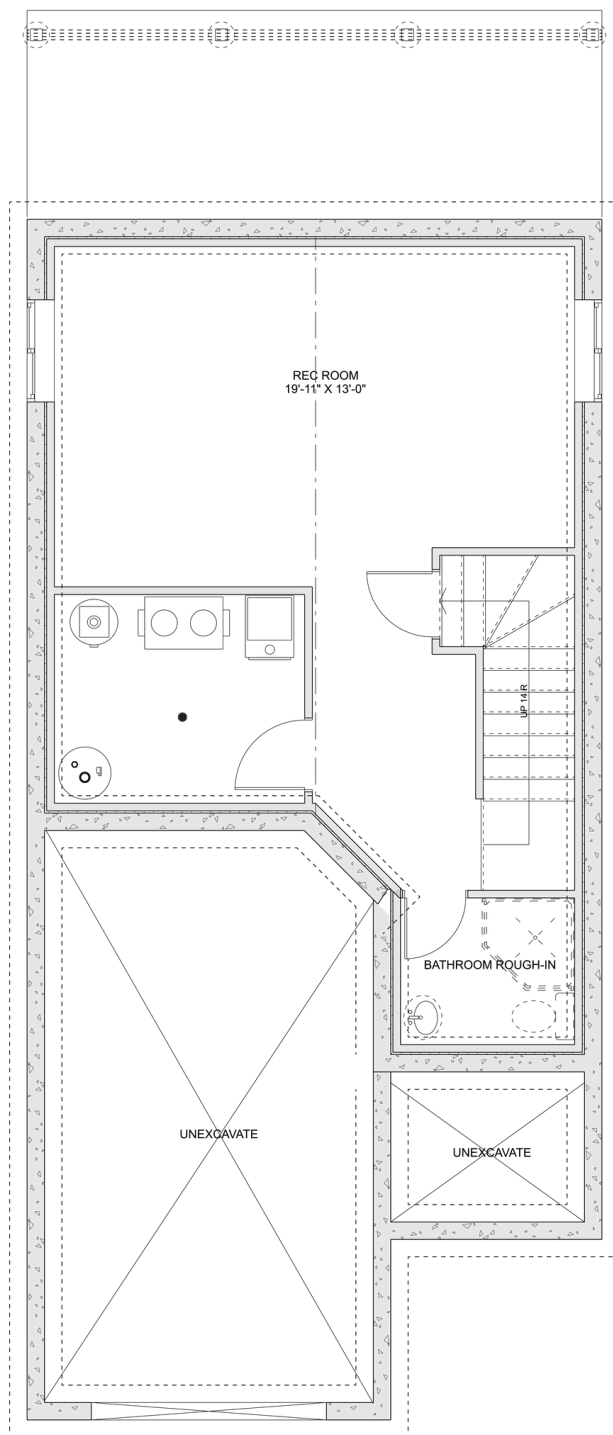

# PLAN #21-0139

3 BEDROOMS

3 BATHROOMS

TYPE: House

1,377 SQ. FT.

OVERALL WIDTH: 22'-0"

OVERALL DEPTH: 54'-0"

## SECOND FLOOR

## PLAN #21-0139

MAIN FLOOR

## PLAN #21-0139