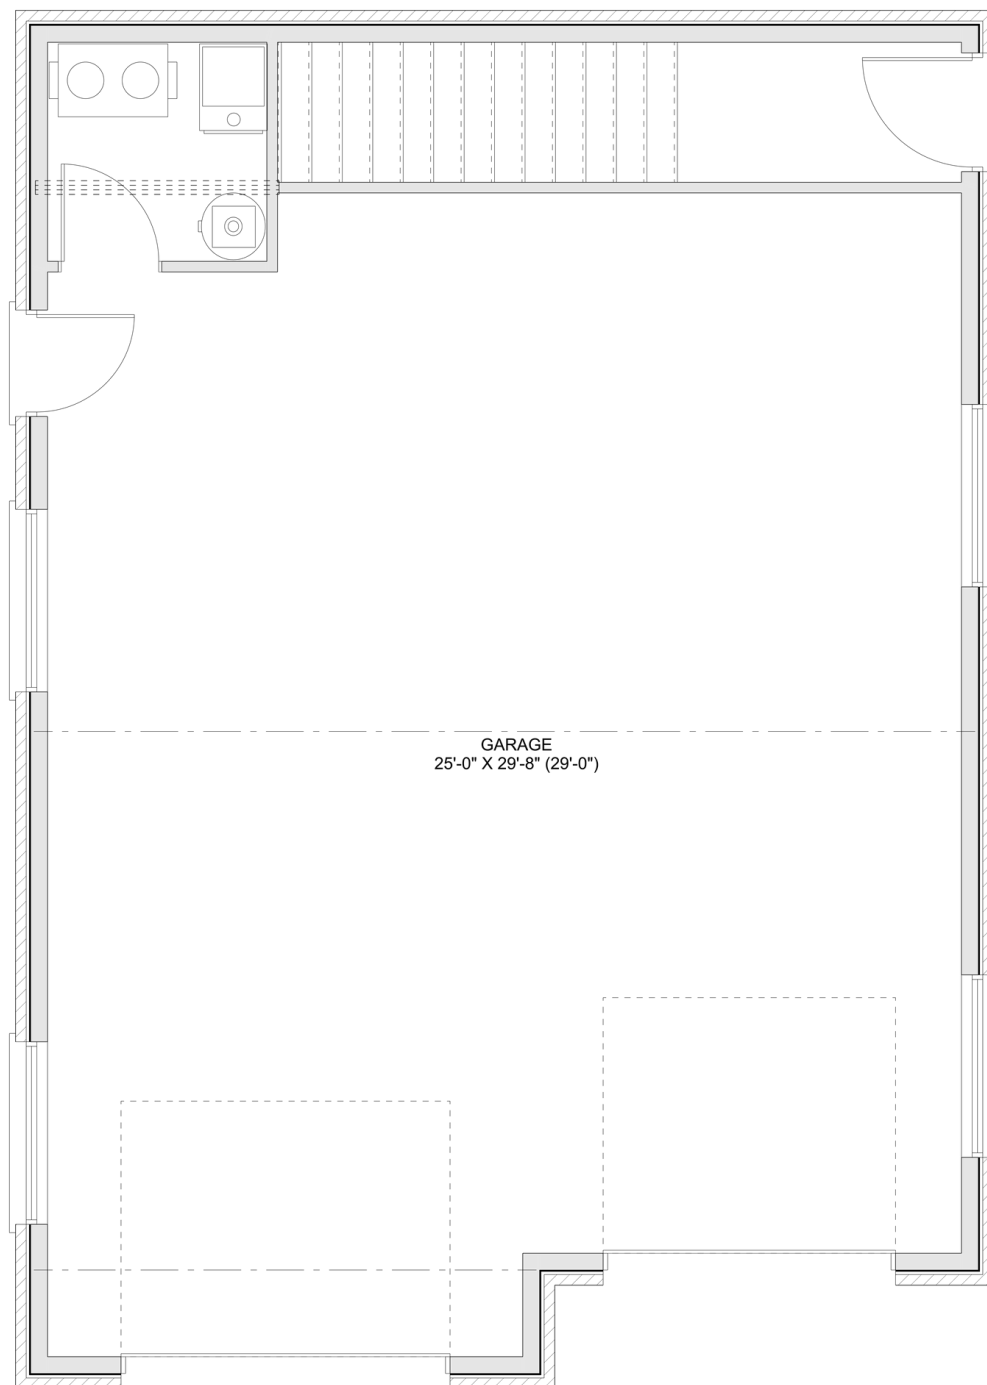

CHOOSE YOUR DREAM HOME

Not seeing the perfect plan? We also offer custom design services!

613-876-2488

information@houseofthree.ca

www.houseofthree.ca

PLAN #21-0141

MAIN FLOOR