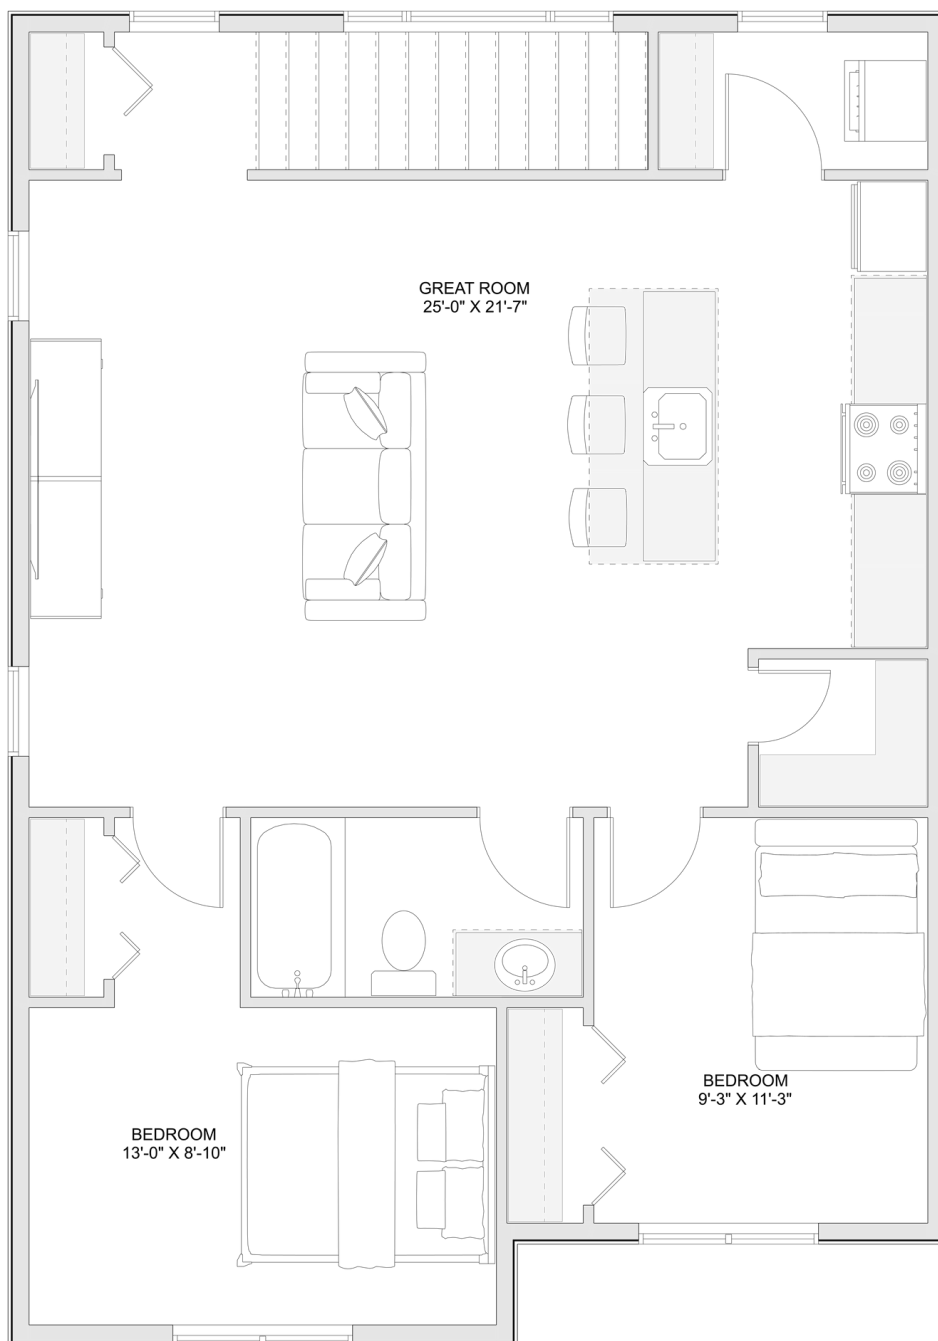

# PLAN #21-0141

2 BEDROOMS

1 BATHROOM

TYPE: House

SIZE: 1915 SQ. FT.

OVERALL WIDTH: 25'-11"

OVERALL DEPTH: 36'-11"

## PLAN #21-0141

## SECOND FLOOR

## MAIN FLOOR