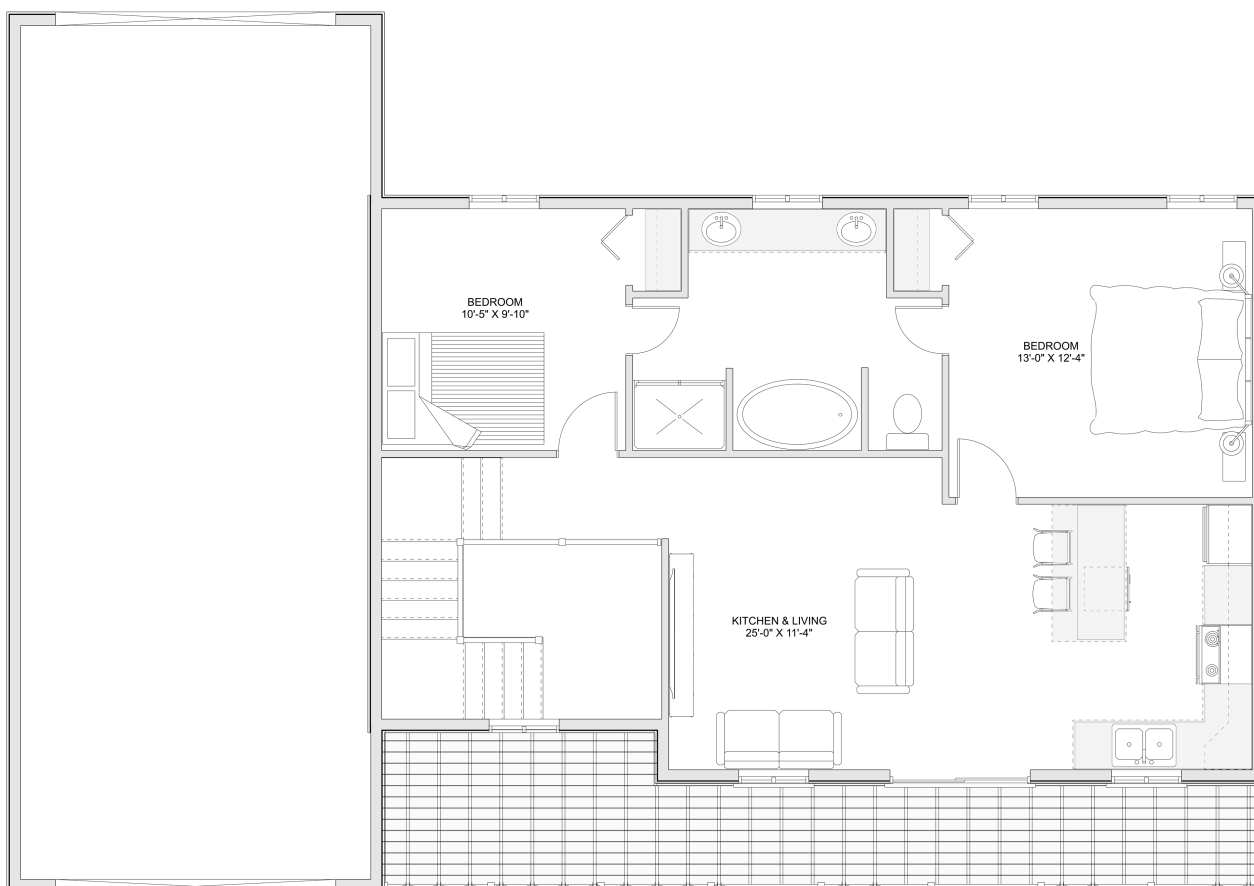

# PLAN #21-0142

2 BEDROOMS

1.5 BATHROOMS

TYPE: House

SIZE: 2728 SQ. FT.

OVERALL WIDTH: 54'-6"

OVERALL DEPTH: 38'-3"

## PLAN #21-0142

## SECOND FLOOR

## MAIN FLOOR