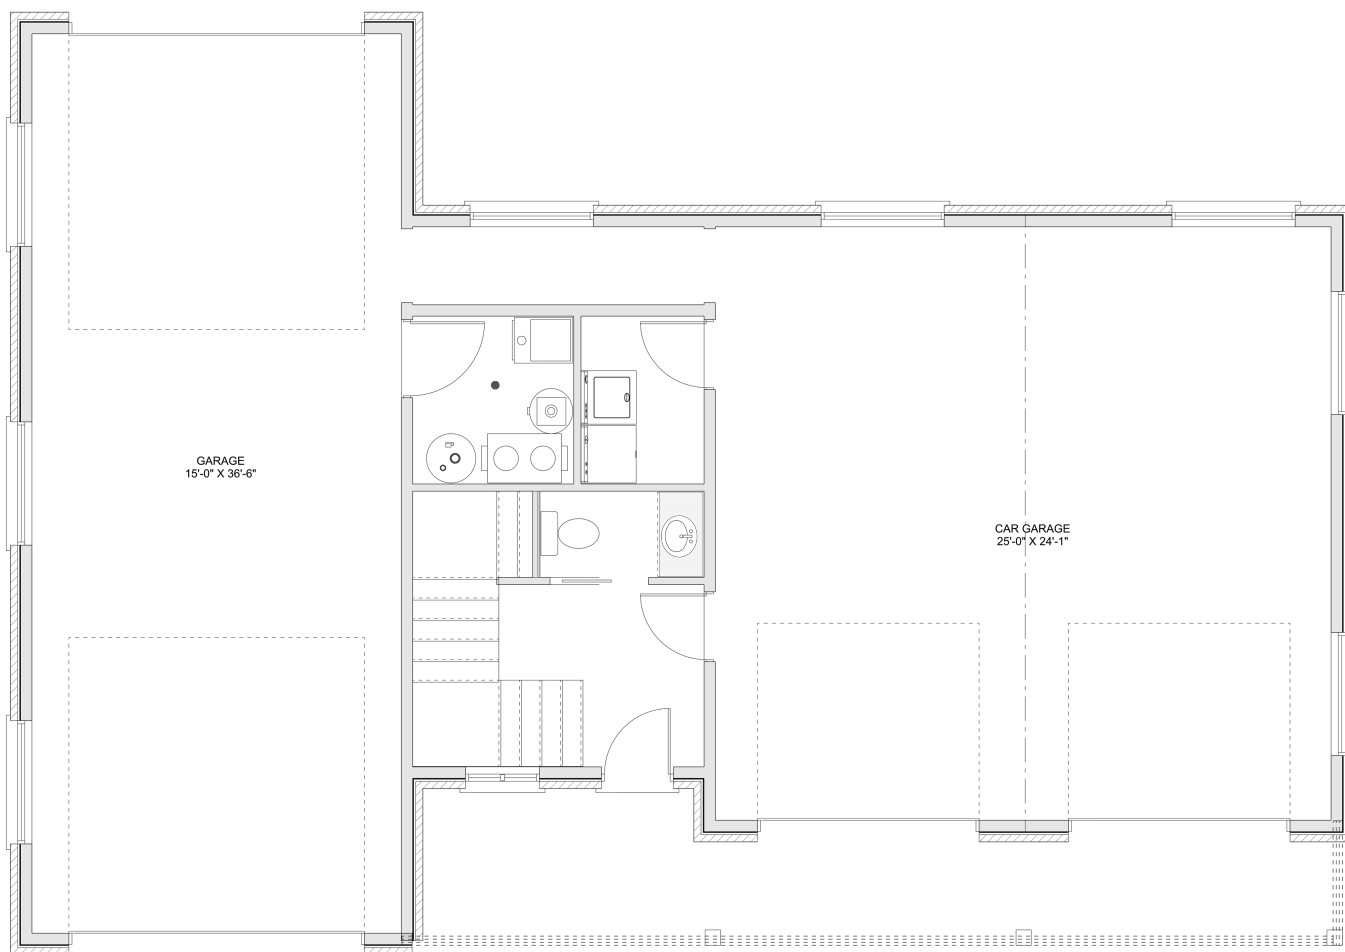

# PLAN #21-0142

2 BEDROOMS

1.5 BATHROOMS

TYPE: House

SIZE: 2728 SQ. FT.

OVERALL WIDTH: 54'-6"

OVERALL DEPTH: 38'-3"

## SECOND FLOOR

## PLAN #21-0142

## MAIN FLOOR