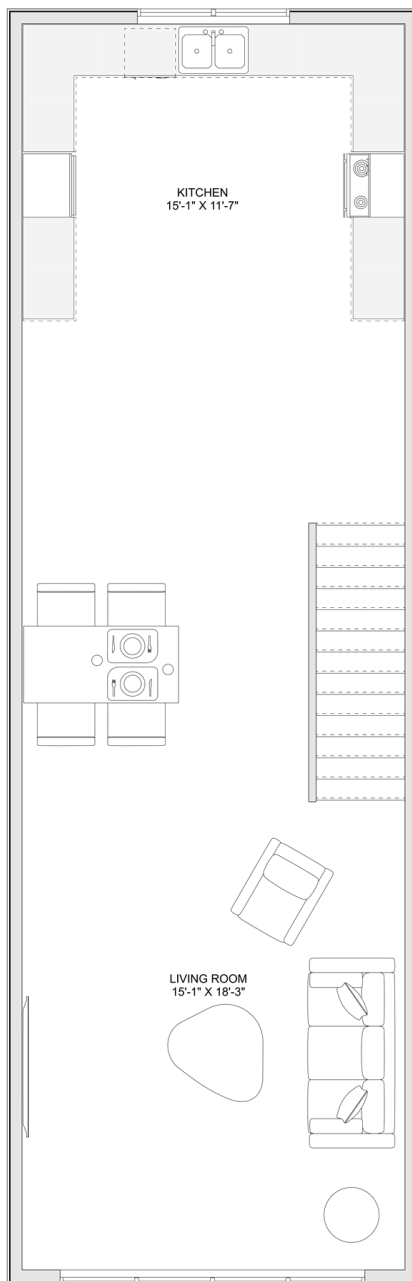

PLAN #21-0146

2 BEDROOMS

2 BATHROOMS

TYPE: House

SIZE: 2,487 SQ. FT.

OVERALL WIDTH: 16'-0"

OVERALL DEPTH: 50'-0"

CHOOSE YOUR DREAM HOME

Not seeing the perfect plan? We also offer custom design services!

613-876-2488

information@houseofthree.ca

www.houseofthree.ca

PLAN #21-0146

THIRD FLOOR

CHOOSE YOUR DREAM HOME

Not seeing the perfect plan? We also offer custom design services!

613-876-2488

information@houseofthree.ca

www.houseofthree.ca

PLAN #21-0146

SECOND FLOOR

CHOOSE YOUR DREAM HOME

Not seeing the perfect plan? We also offer custom design services!

613-876-2488