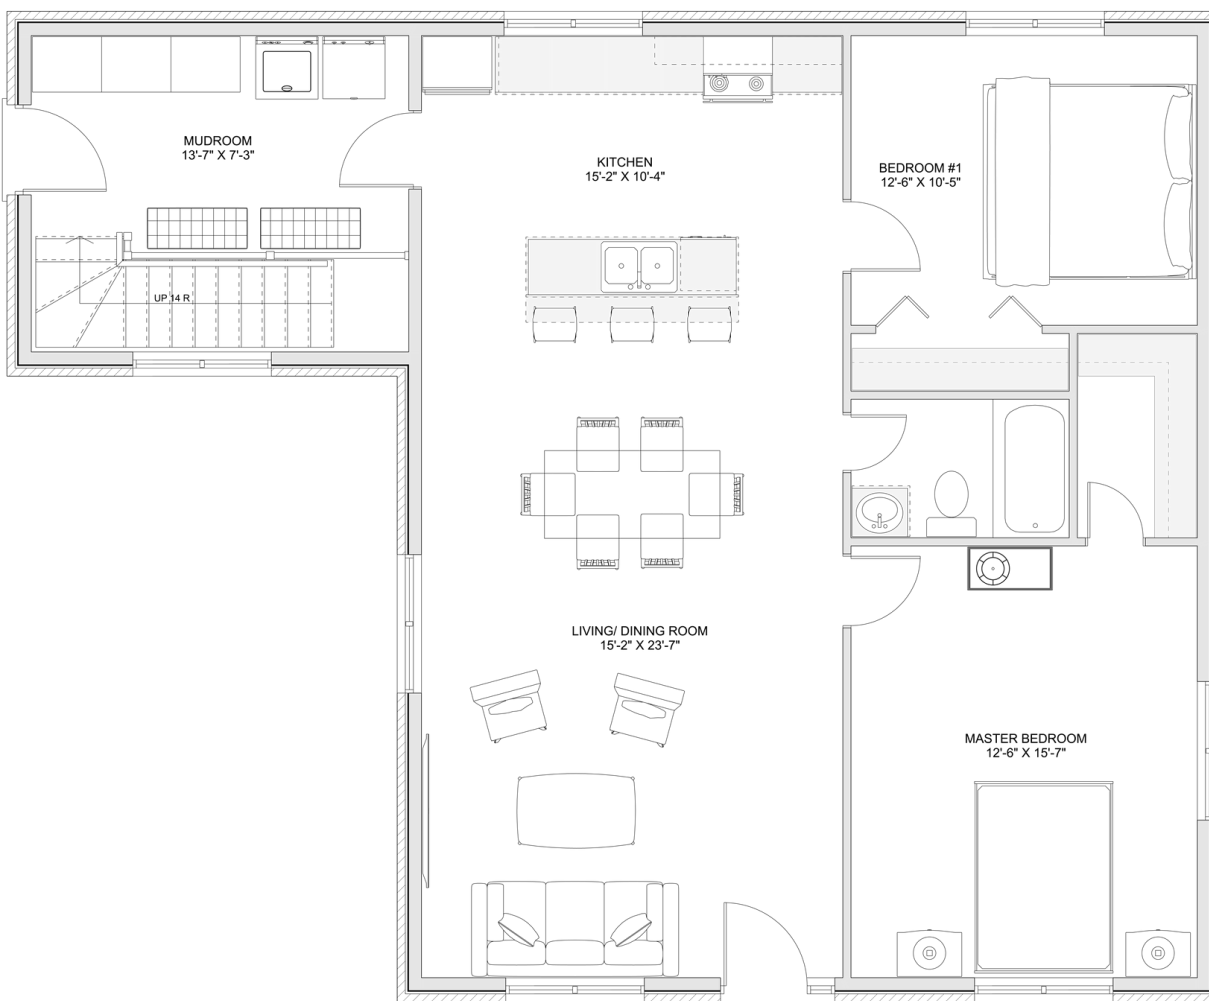

PLAN #21-0150

2 BEDROOMS

1 BATHROOM

TYPE: Bungalow

SIZE: 1,249 SQ. FT.

OVERALL WIDTH: 43'-10"

OVERALL DEPTH: 35'-9"

CHOOSE YOUR DREAM HOME

Not seeing the perfect plan? We also offer custom design services!

613-876-2488

information@houseofthree.ca

www.houseofthree.ca

PLAN #21-0150

MAIN FLOOR

CHOOSE YOUR DREAM HOME

Not seeing the perfect plan? We also offer custom design services!