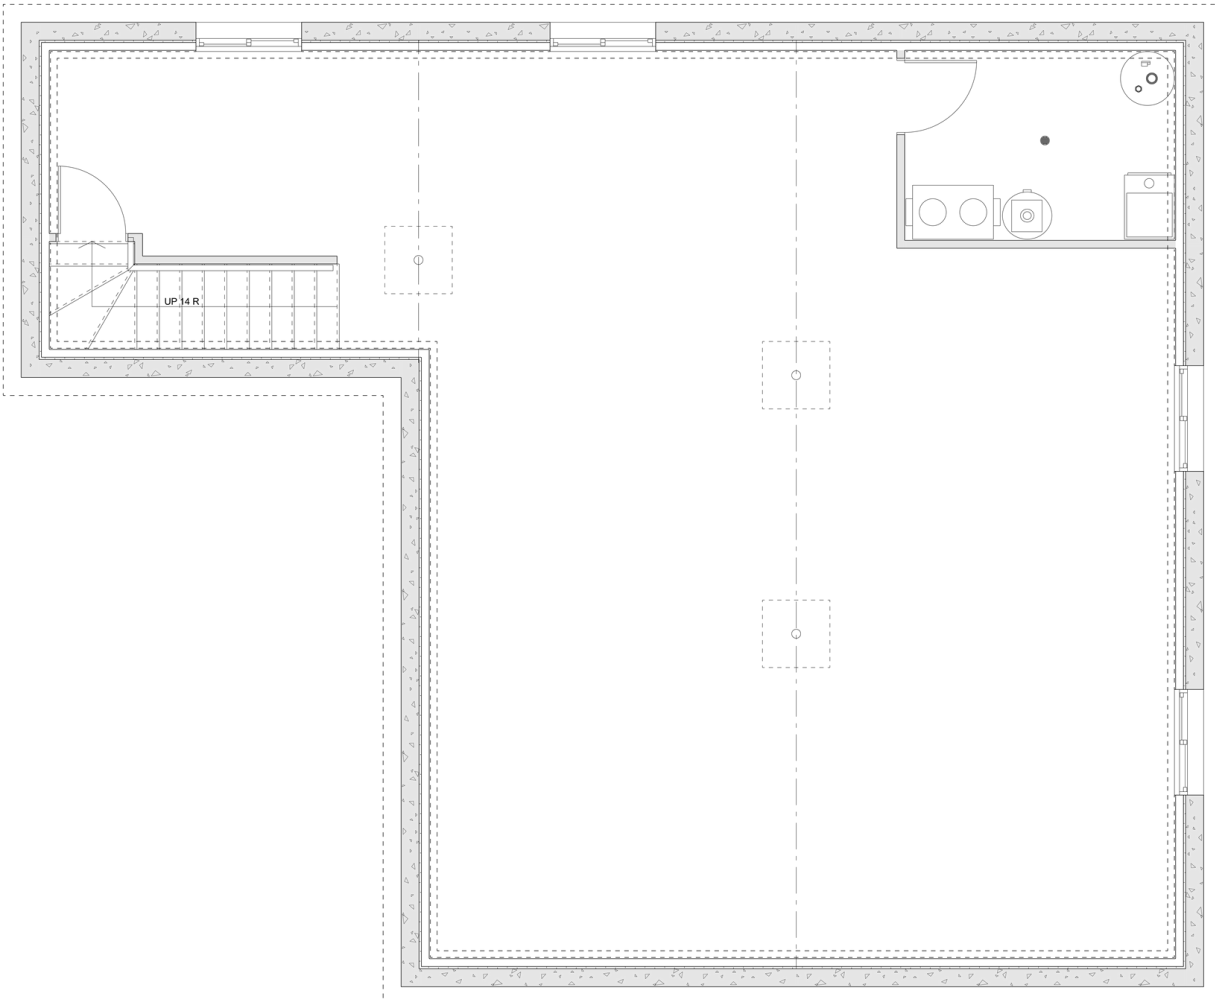

CHOOSE YOUR DREAM HOME

Not seeing the perfect plan? We also offer custom design services!

613-876-2488

information@houseofthree.ca

www.houseofthree.ca

PLAN #21-0150

FOUNDATION