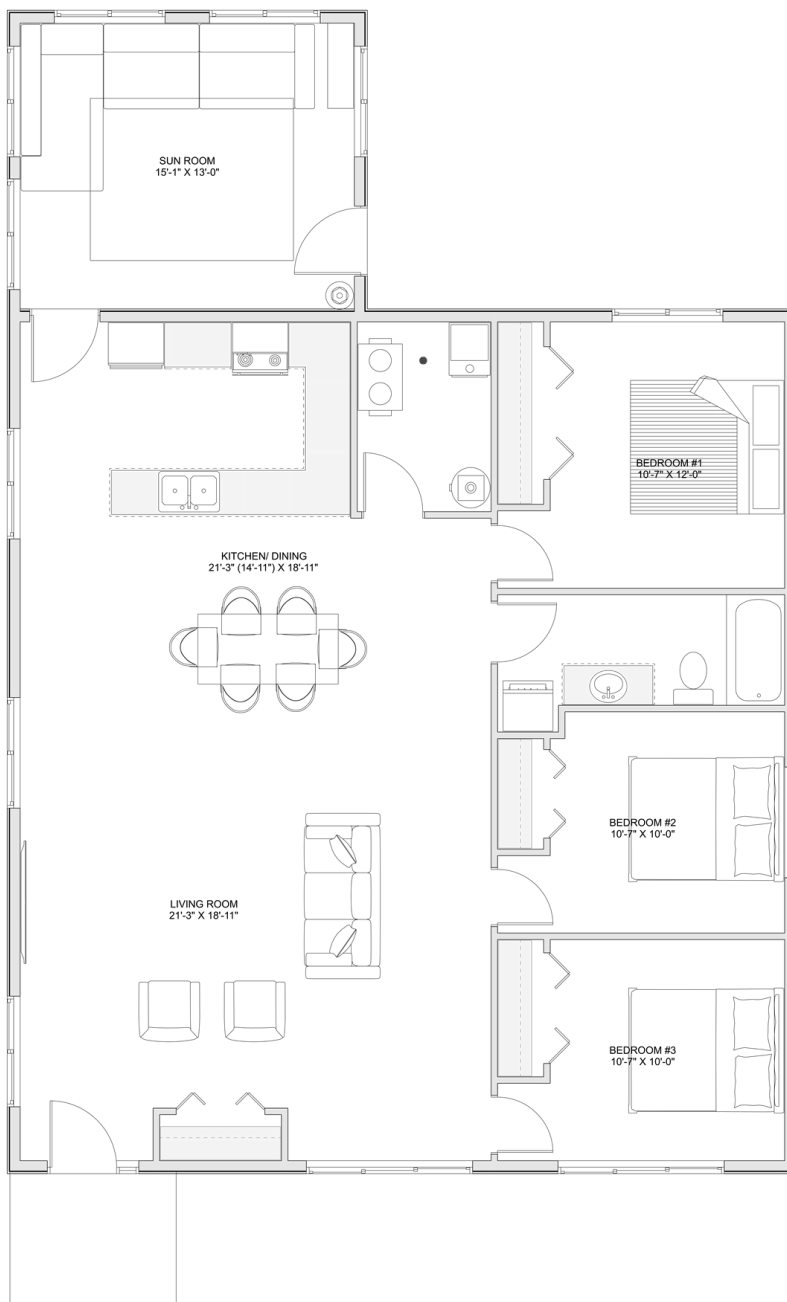

# PLAN #21-0151

3 BEDROOMS

1 BATHROOM

TYPE: Bungalow

SIZE (SQ. FT.): 1,624 SQ. FT.

OVERALL WIDTH: 35'-5"

OVERALL DEPTH: 58'-4"

## PLAN #21-0151

PROJECT 151

## MAIN FLOOR