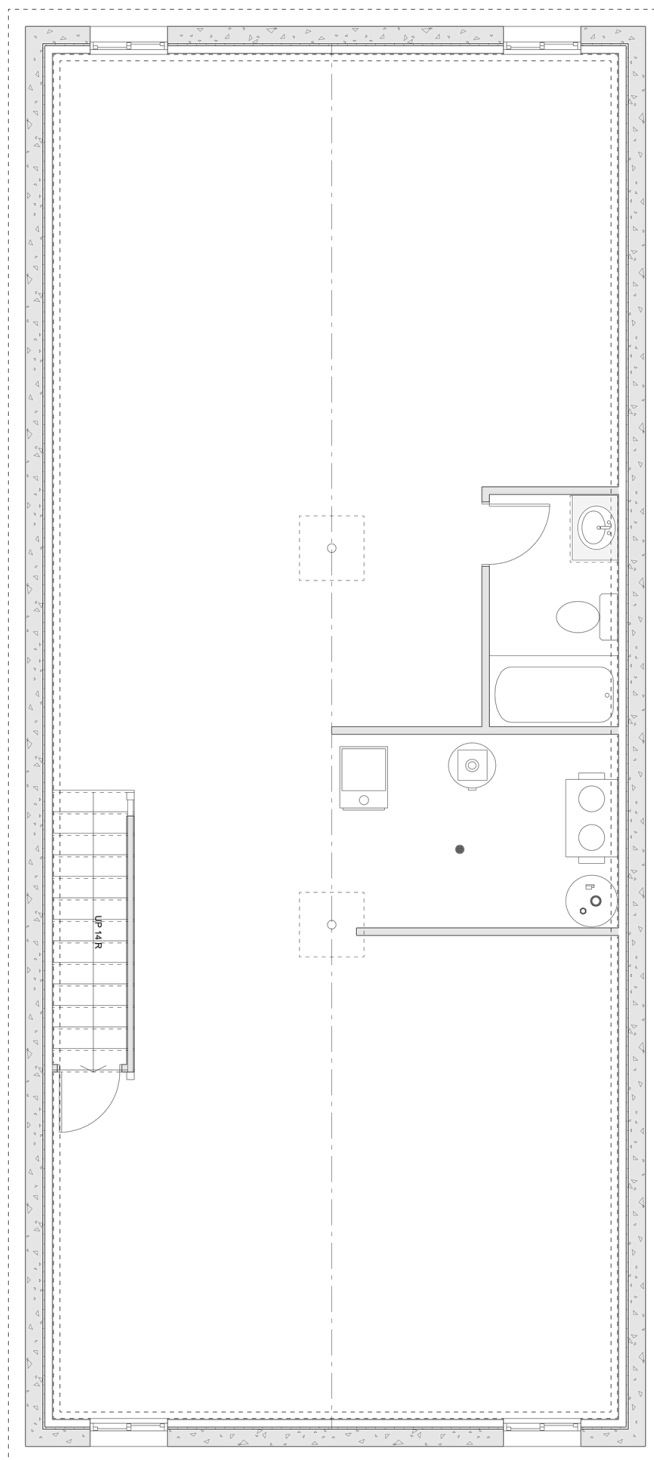

CHOOSE YOUR DREAM HOME

Not seeing the perfect plan? We also offer custom design services!

613-876-2488

information@houseofthree.ca

www.houseofthree.ca

PLAN #21-0152

FOUNDATION