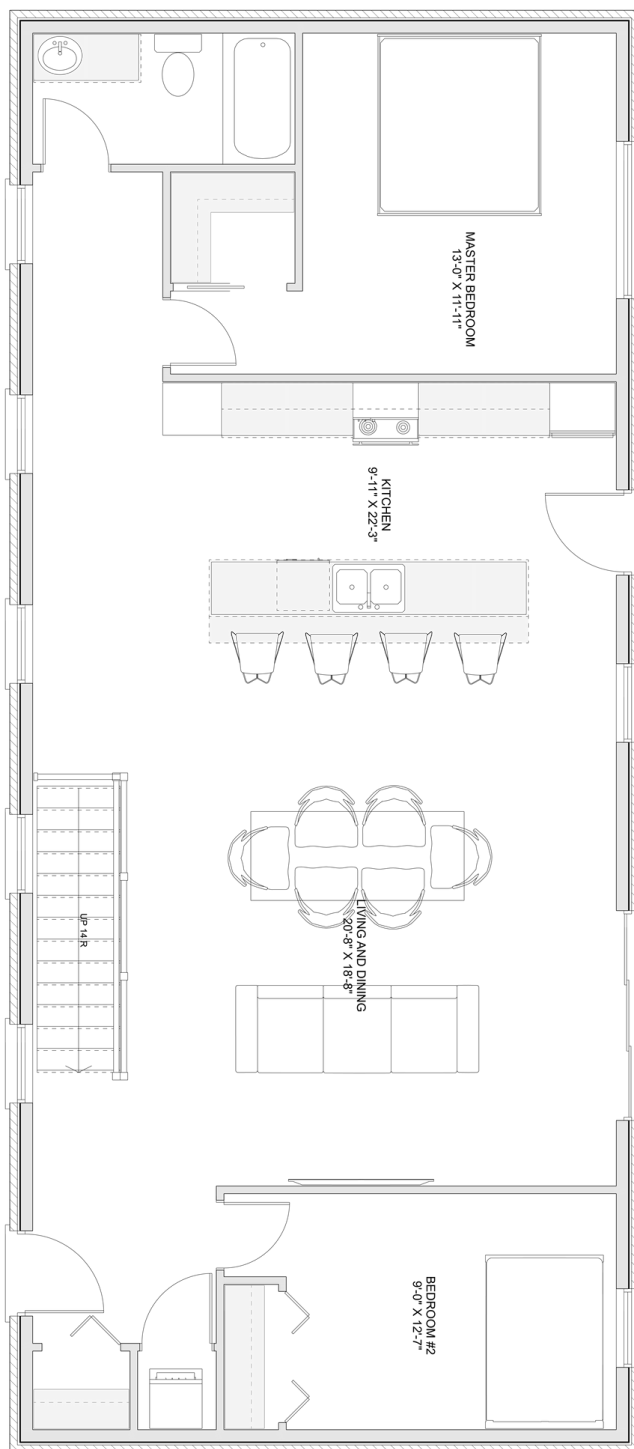

PLAN #21-0152

2 BEDROOMS

2 BATHROOMS

TYPE: Bungalow

SIZE: 1,320 SQ. FT.

OVERALL WIDTH: 55'-0"

OVERALL DEPTH: 24'-0"

CHOOSE YOUR DREAM HOME

Not seeing the perfect plan? We also offer custom design services!

613-876-2488

information@houseofthree.ca

www.houseofthree.ca

PLAN #21-0152

MAIN FLOOR

CHOOSE YOUR DREAM HOME

Not seeing the perfect plan? We also offer custom design services!