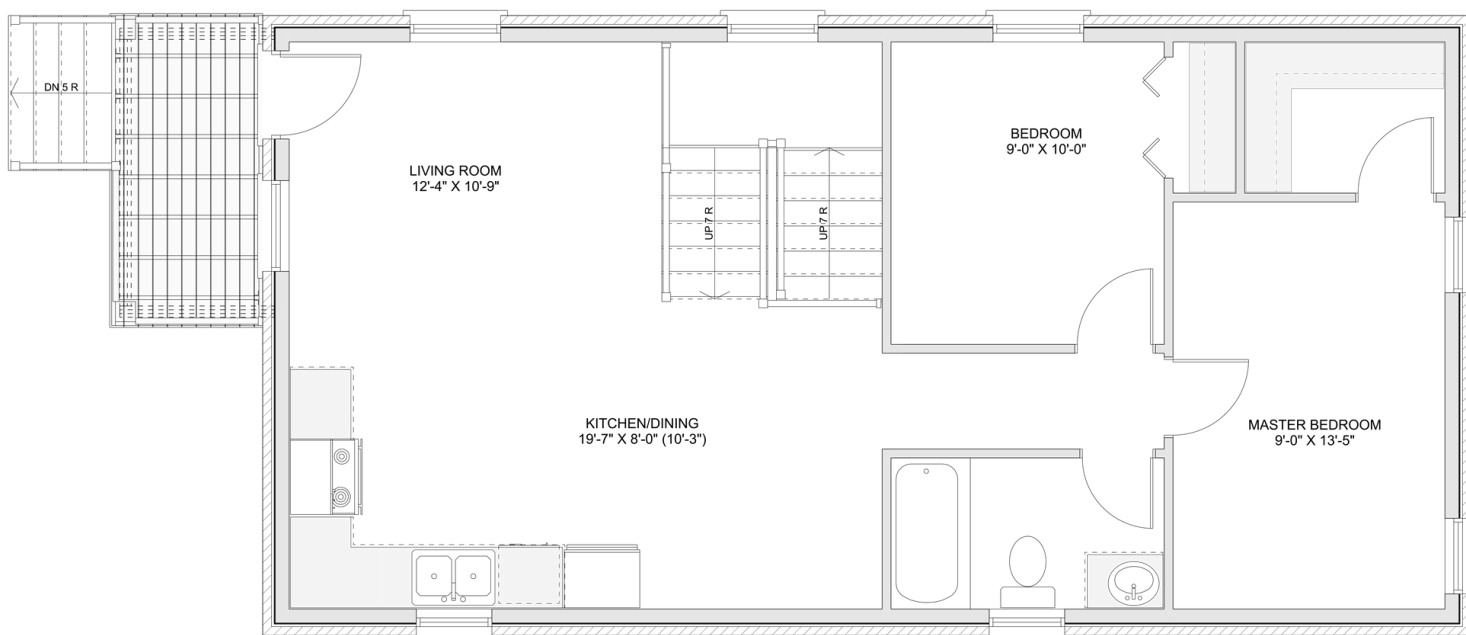

PLAN #21-0155

2 BEDROOMS

1 BATHROOMS

TYPE: Cottage

SIZE: 820 SQ. FT.

OVERALL WIDTH: 45'-0"

OVERALL DEPTH: 20'-6"

CHOOSE YOUR DREAM HOME

Not seeing the perfect plan? We also offer custom design services!

613-876-2488

information@houseofthree.ca

www.houseofthree.ca

PLAN #21-0155

MAIN FLOOR

CHOOSE YOUR DREAM HOME

Not seeing the perfect plan? We also offer custom design services!