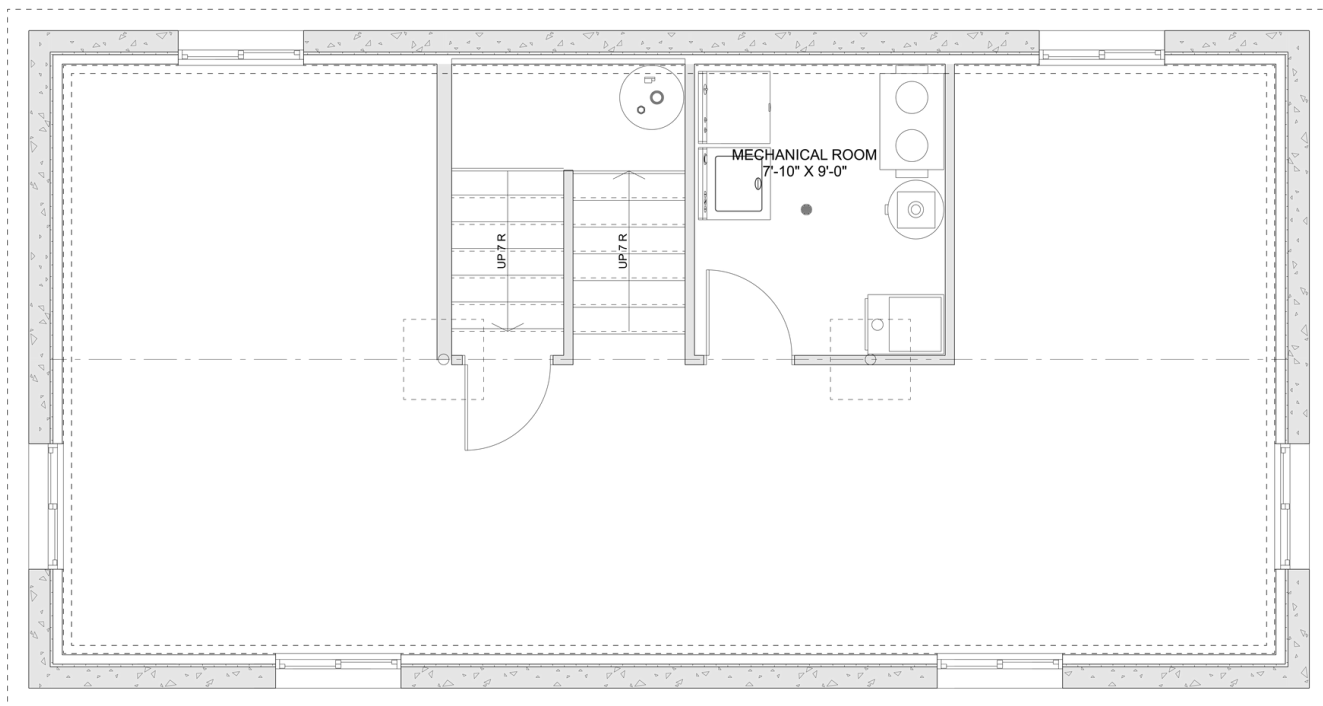

CHOOSE YOUR DREAM HOME

Not seeing the perfect plan? We also offer custom design services!

613-876-2488

information@houseofthree.ca

www.houseofthree.ca

PLAN #21-0155

FOUNDATION