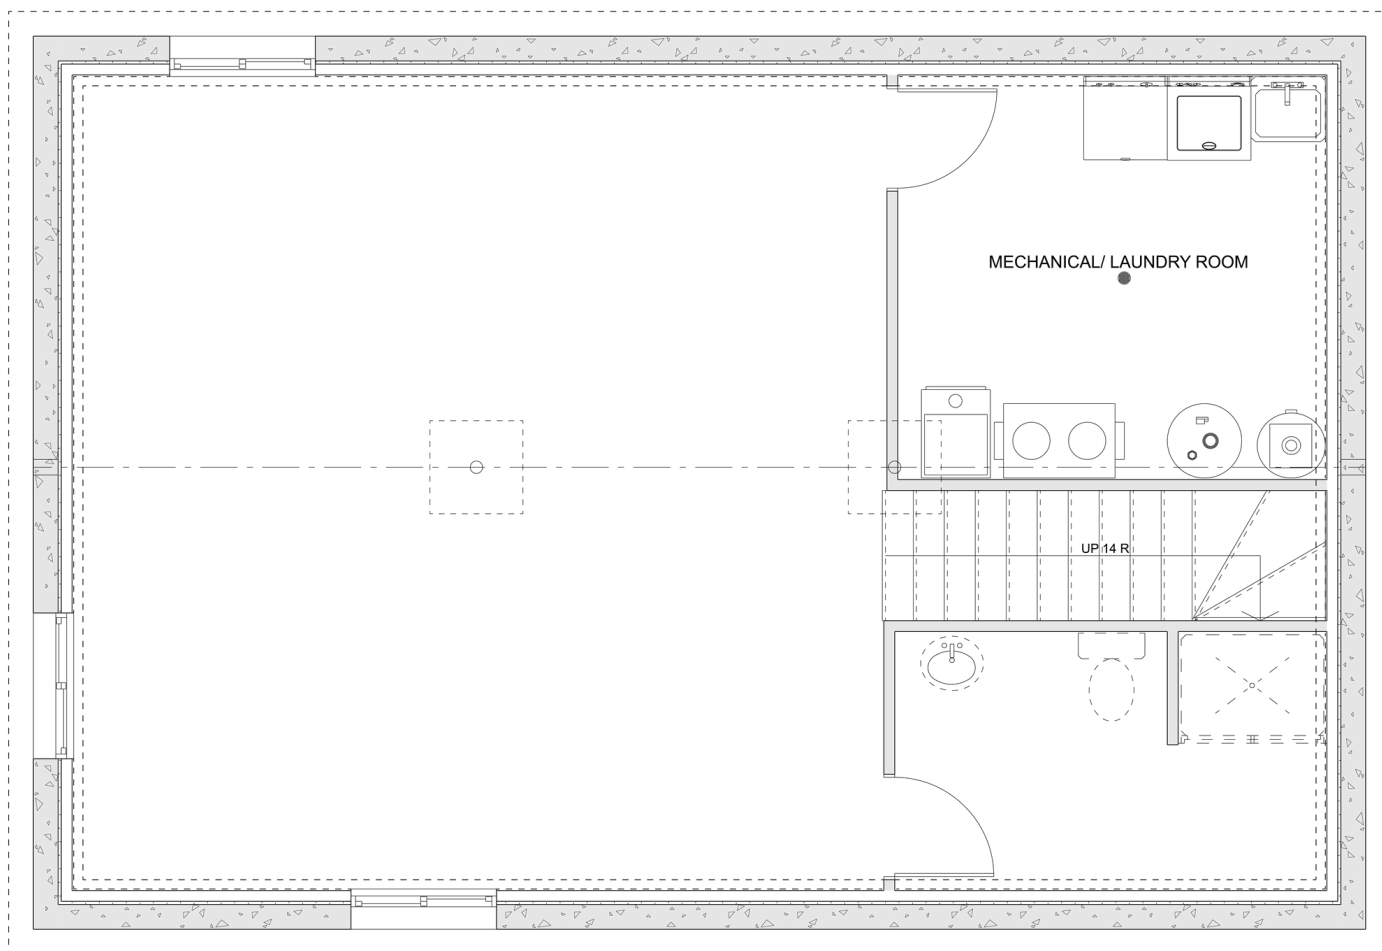

PLAN #21-0156

2 BEDROOM

1 BATHROOM

TYPE: Cottage

875 SQ. FT.

OVERALL WIDTH: 35'-10"

OVERALL DEPTH: 37'-7"

CHOOSE YOUR DREAM HOME

Not seeing the perfect plan? We also offer custom design services!

613-876-2488

information@houseofthree.ca

www.houseofthree.ca

PLAN #21-0156

MAIN FLOOR

CHOOSE YOUR DREAM HOME

Not seeing the perfect plan? We also offer custom design services!

613-876-2488

information@houseofthree.ca

www.houseofthree.ca

PLAN #21-0156

FOUNDATION

ALL DIMENSIONS APPROXIMATE. E. & O. E.