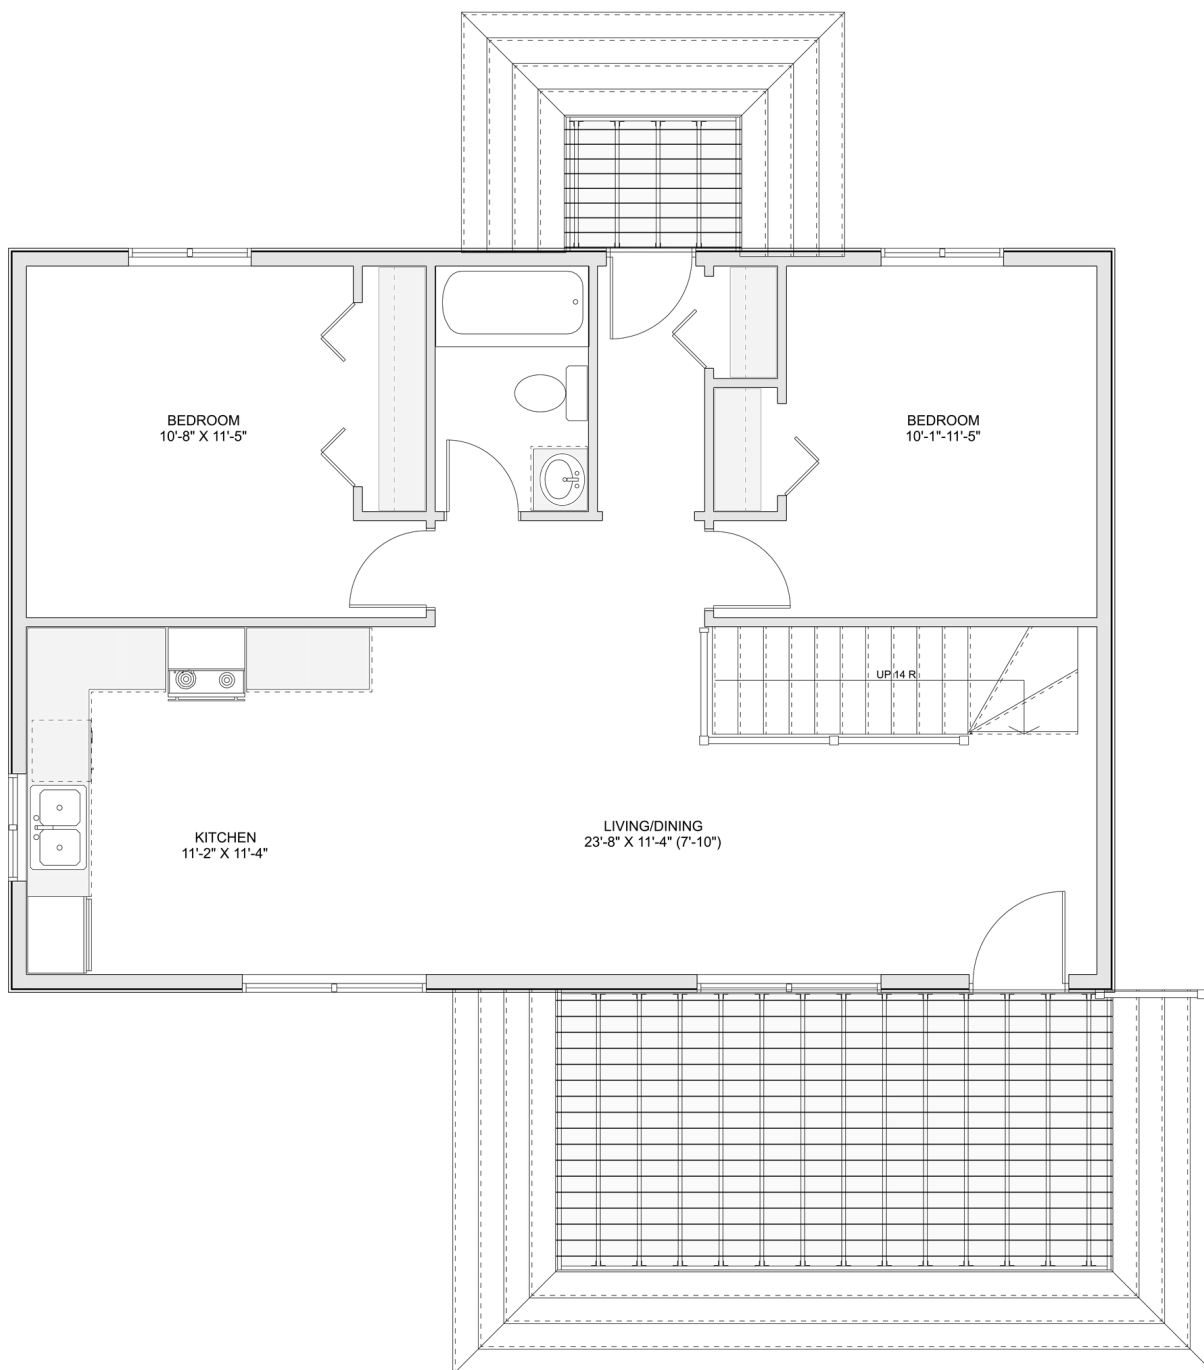

PLAN #21-0156

2 BEDROOM

1 BATHROOM

TYPE: Cottage

875 SQ. FT.

OVERALL WIDTH: 35'-10"

OVERALL DEPTH: 37'-7"

CHOOSE YOUR DREAM HOME

Not seeing the perfect plan? We also offer custom design services!

613-876-2488

information@houseofthree.ca

www.houseofthree.ca

PLAN #21-0156

MAIN FLOOR

CHOOSE YOUR DREAM HOME

Not seeing the perfect plan? We also offer custom design services!

613-876-2488

information@houseofthree.ca

www.houseofthree.ca

PLAN #21-0156

FOUNDATION

ALL DIMENSIONS APPROXIMATE. E. & O. E.