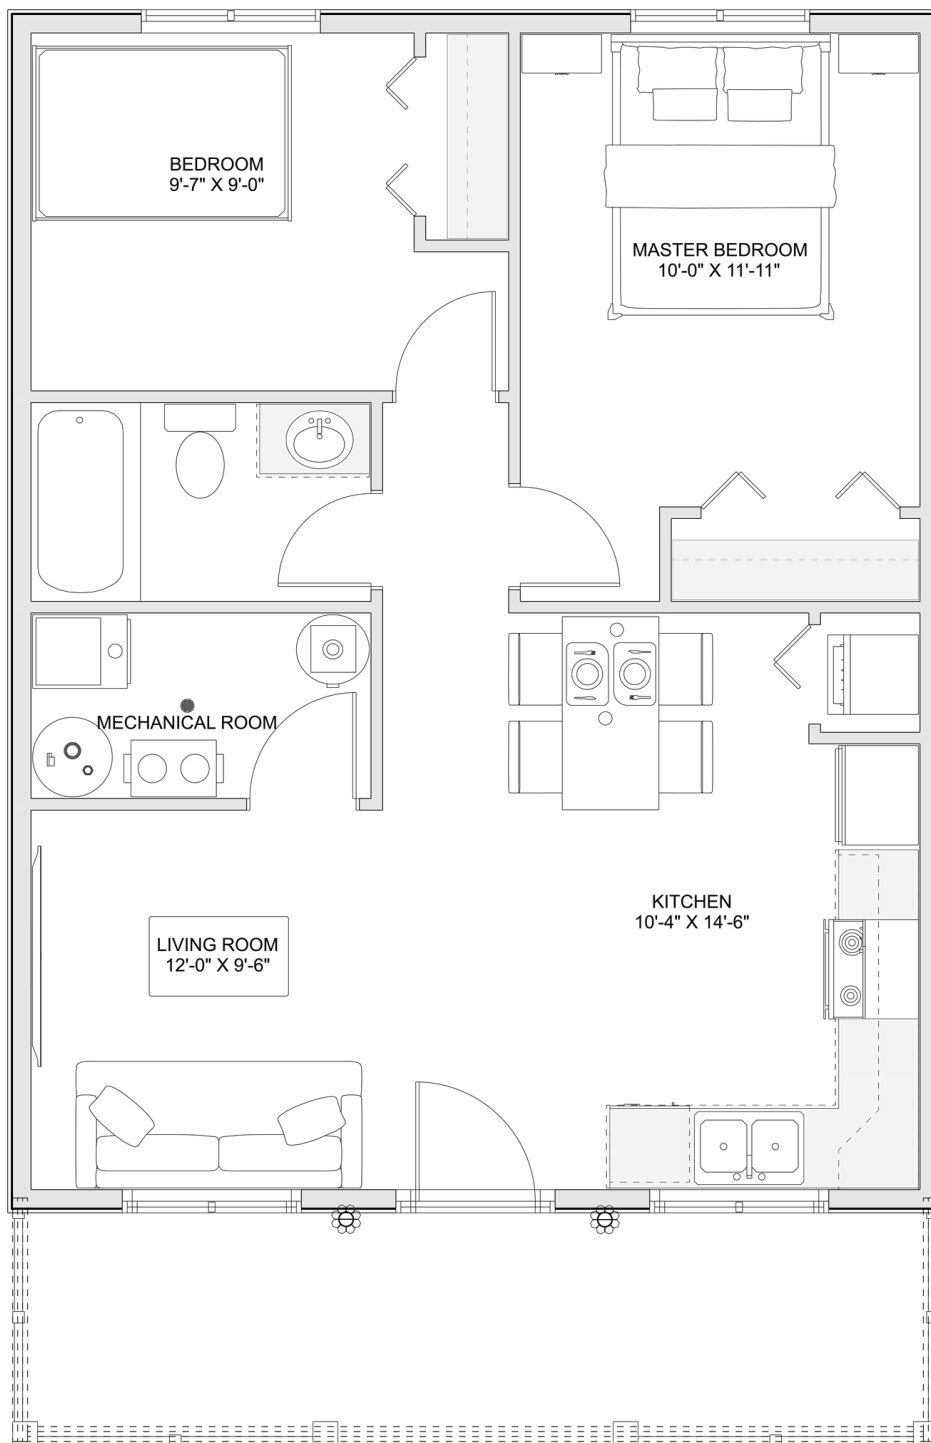

# PLAN #21-0157

2 BEDROOMS

1 BATHROOMS

TYPE: Cottage

711 SQ. FT.

OVERALL WIDTH: 23'-3"

OVERALL DEPTH: 36'-0"

## PLAN #21-0157

### MAIN FLOOR