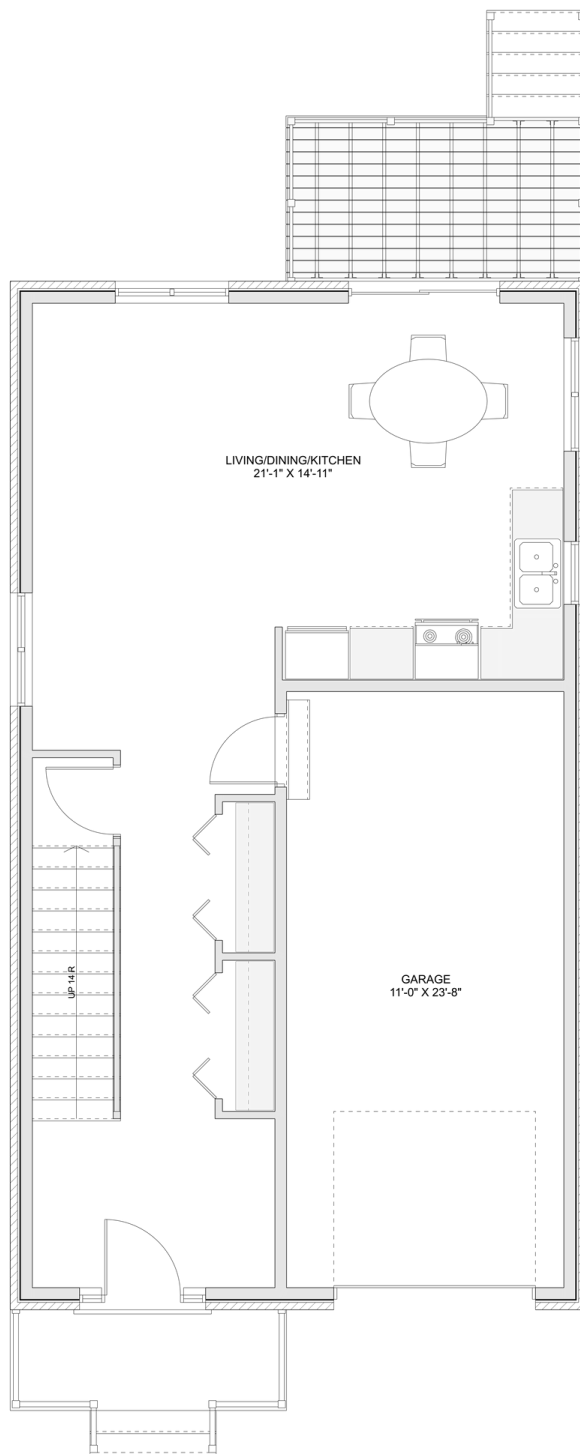

PLAN #21-0159

3 BEDROOMS

2 BATHROOMS

TYPE: House

SIZE: 1,950 SQ. FT.

WIDTH: 22'-10"

DEPTH: 51'-4"

CHOOSE YOUR DREAM HOME

Not seeing the perfect plan? We also offer custom design services!

613-876-2488

information@houseofthree.ca

www.houseofthree.ca

PLAN #21-0159

SECOND FLOOR

CHOOSE YOUR DREAM HOME

Not seeing the perfect plan? We also offer custom design services!

613-876-2488

information@houseofthree.ca

www.houseofthree.ca

PLAN #21-0159

MAIN FLOOR

CHOOSE YOUR DREAM HOME

Not seeing the perfect plan? We also offer custom design services!

613-876-2488

information@houseofthree.ca

www.houseofthree.ca

PLAN #21-0159

FOUNDATION

ALL DIMENSIONS APPROXIMATE. E. & O. E.