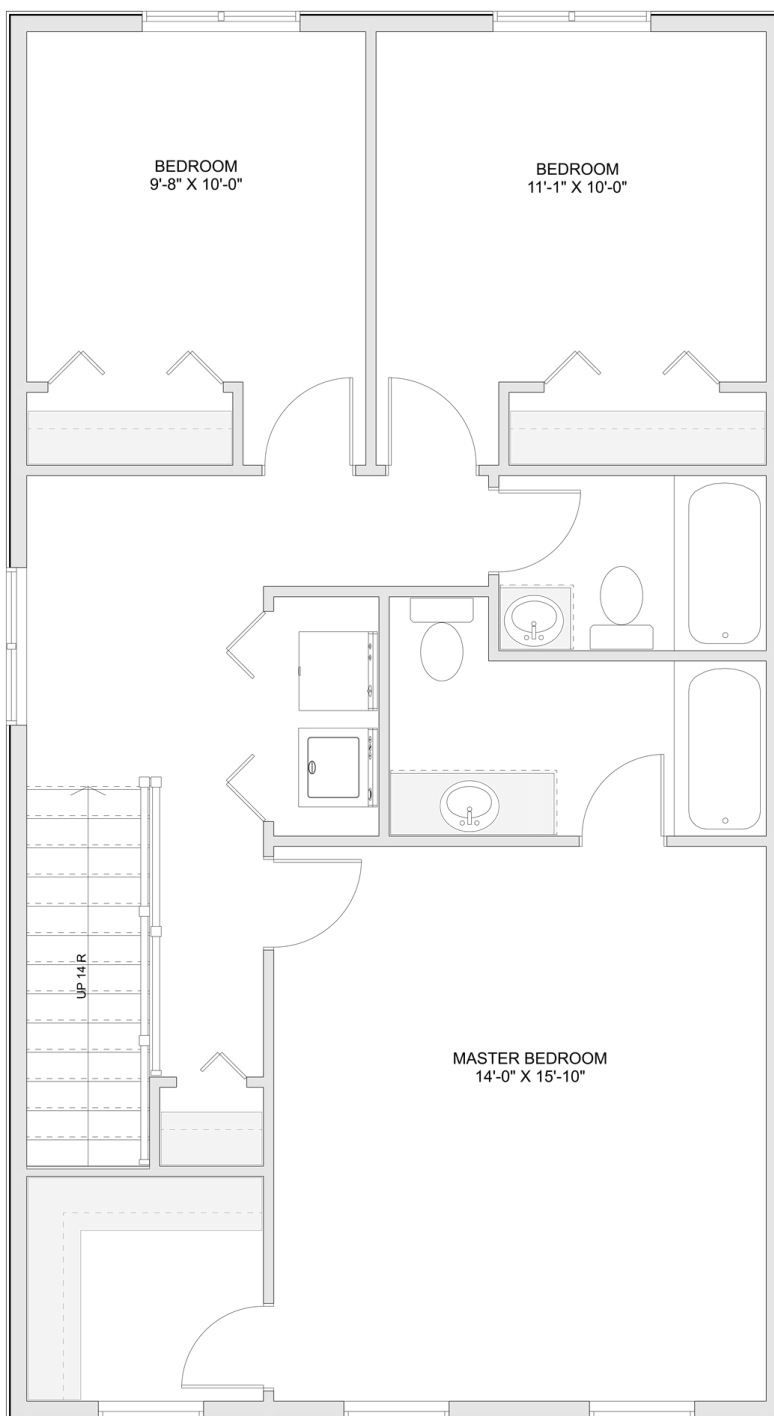

PLAN #21-0159

3 BEDROOMS

2 BATHROOMS

TYPE: House

SIZE: 1,950 SQ. FT.

WIDTH: 22'-10"

DEPTH: 51'-4"

CHOOSE YOUR DREAM HOME

Not seeing the perfect plan? We also offer custom design services!

613-876-2488

information@houseofthree.ca

www.houseofthree.ca

PLAN #21-0159

SECOND FLOOR

CHOOSE YOUR DREAM HOME

Not seeing the perfect plan? We also offer custom design services!