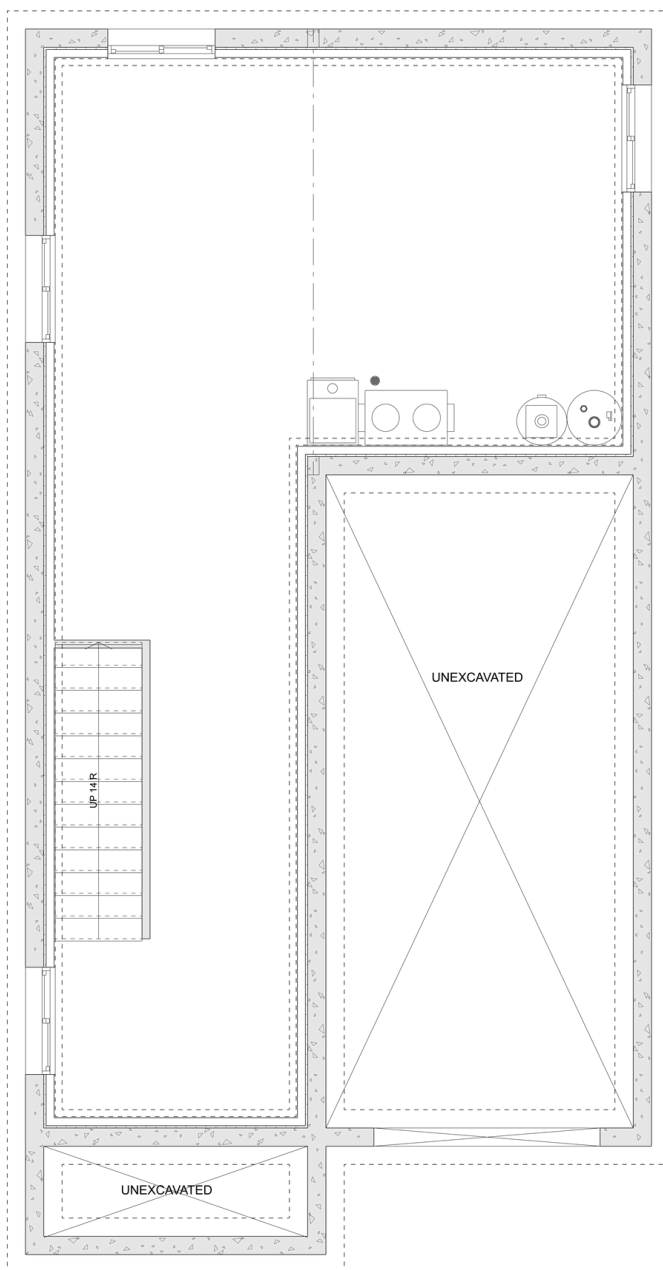

PLAN #21-0159

3 BEDROOMS

2 BATHROOMS

TYPE: House

SIZE: 1,950 SQ. FT.

WIDTH: 22'-10"

DEPTH: 51'-4"

CHOOSE YOUR DREAM HOME

613-876-2488

information@houseofthree.ca

www.houseofthree.ca

PLAN #21-0159

MAIN FLOOR

CHOOSE YOUR DREAM HOME

Not seeing the perfect plan? We also offer custom design services!

613-876-2488

information@houseofthree.ca

www.houseofthree.ca

PLAN #21-0159

FOUNDATION

ALL DIMENSIONS APPROXIMATE. E. & O. E.