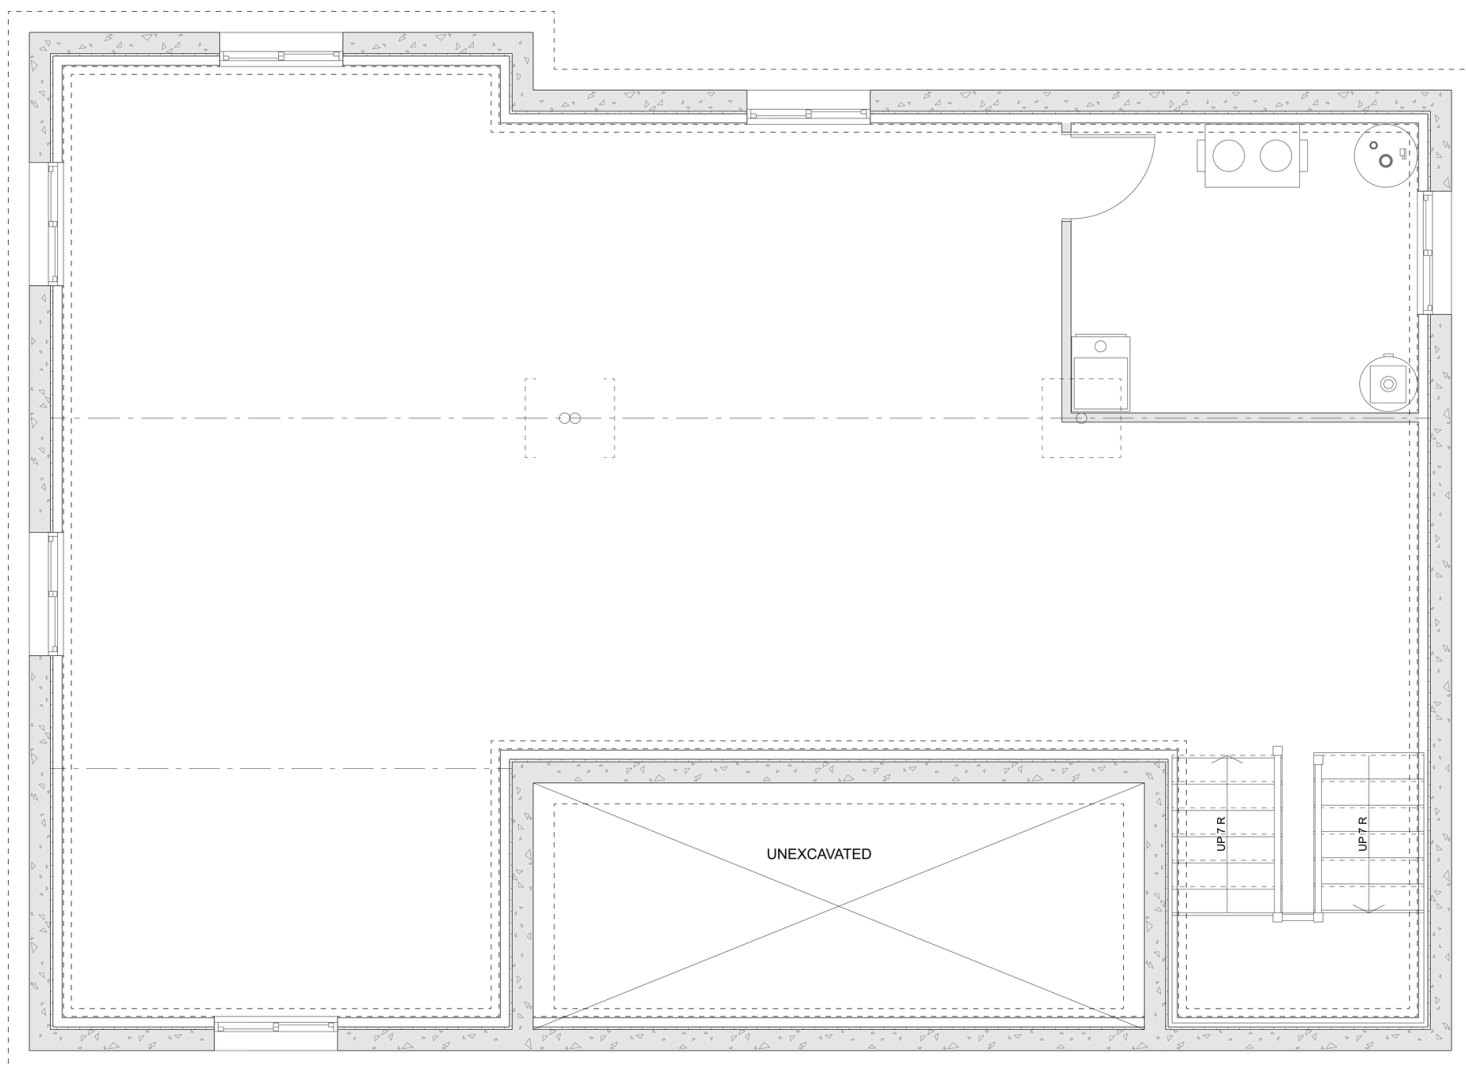

PLAN #21-0161

4 BEDROOMS

2.5 BATHROOMS

TYPE: House

SIZE: 2,776 SQ. FT.

OVERALL WIDTH: 45'-2"

OVERALL DEPTH: 32'-4"

CHOOSE YOUR DREAM HOME

Not seeing the perfect plan? We also offer custom design services!

613-876-2488

information@houseofthree.ca

www.houseofthree.ca

PLAN #21-0161

MAIN FLOOR

CHOOSE YOUR DREAM HOME

Not seeing the perfect plan? We also offer custom design services!

613-876-2488

information@houseofthree.ca

www.houseofthree.ca

PLAN #21-0161

FOUNDATION

ALL DIMENSIONS APPROXIMATE. E. & O. E.