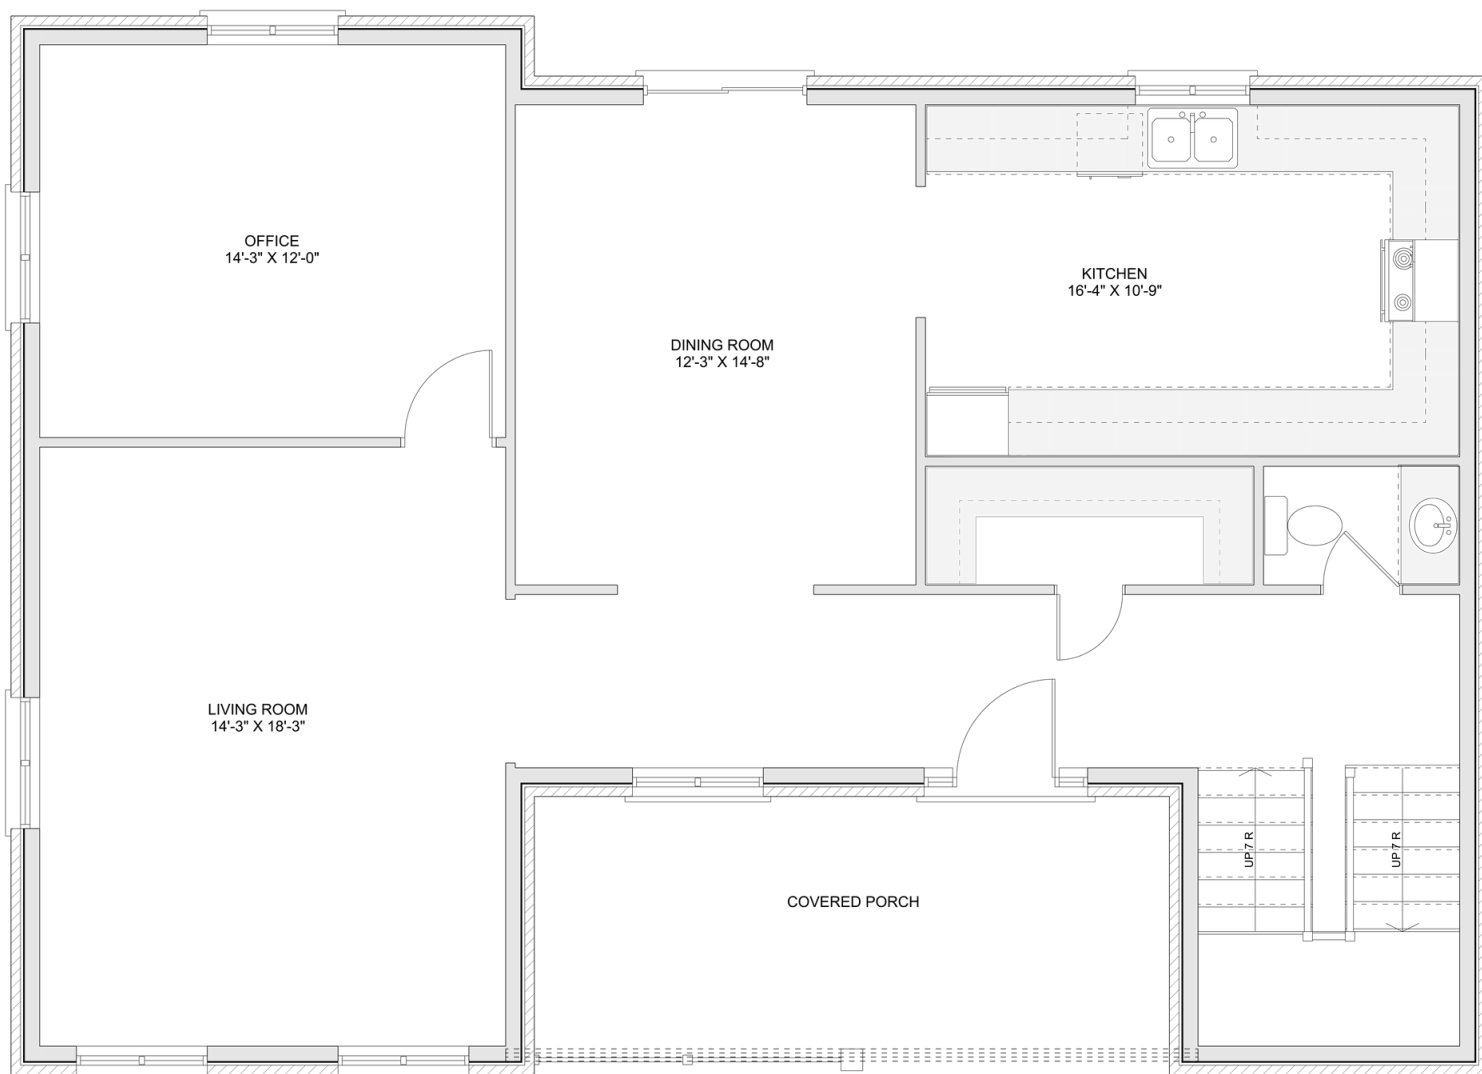

CHOOSE YOUR DREAM HOME

Not seeing the perfect plan? We also offer custom design services!

613-876-2488

information@houseofthree.ca

www.houseofthree.ca

PLAN #21-0161

MAIN FLOOR