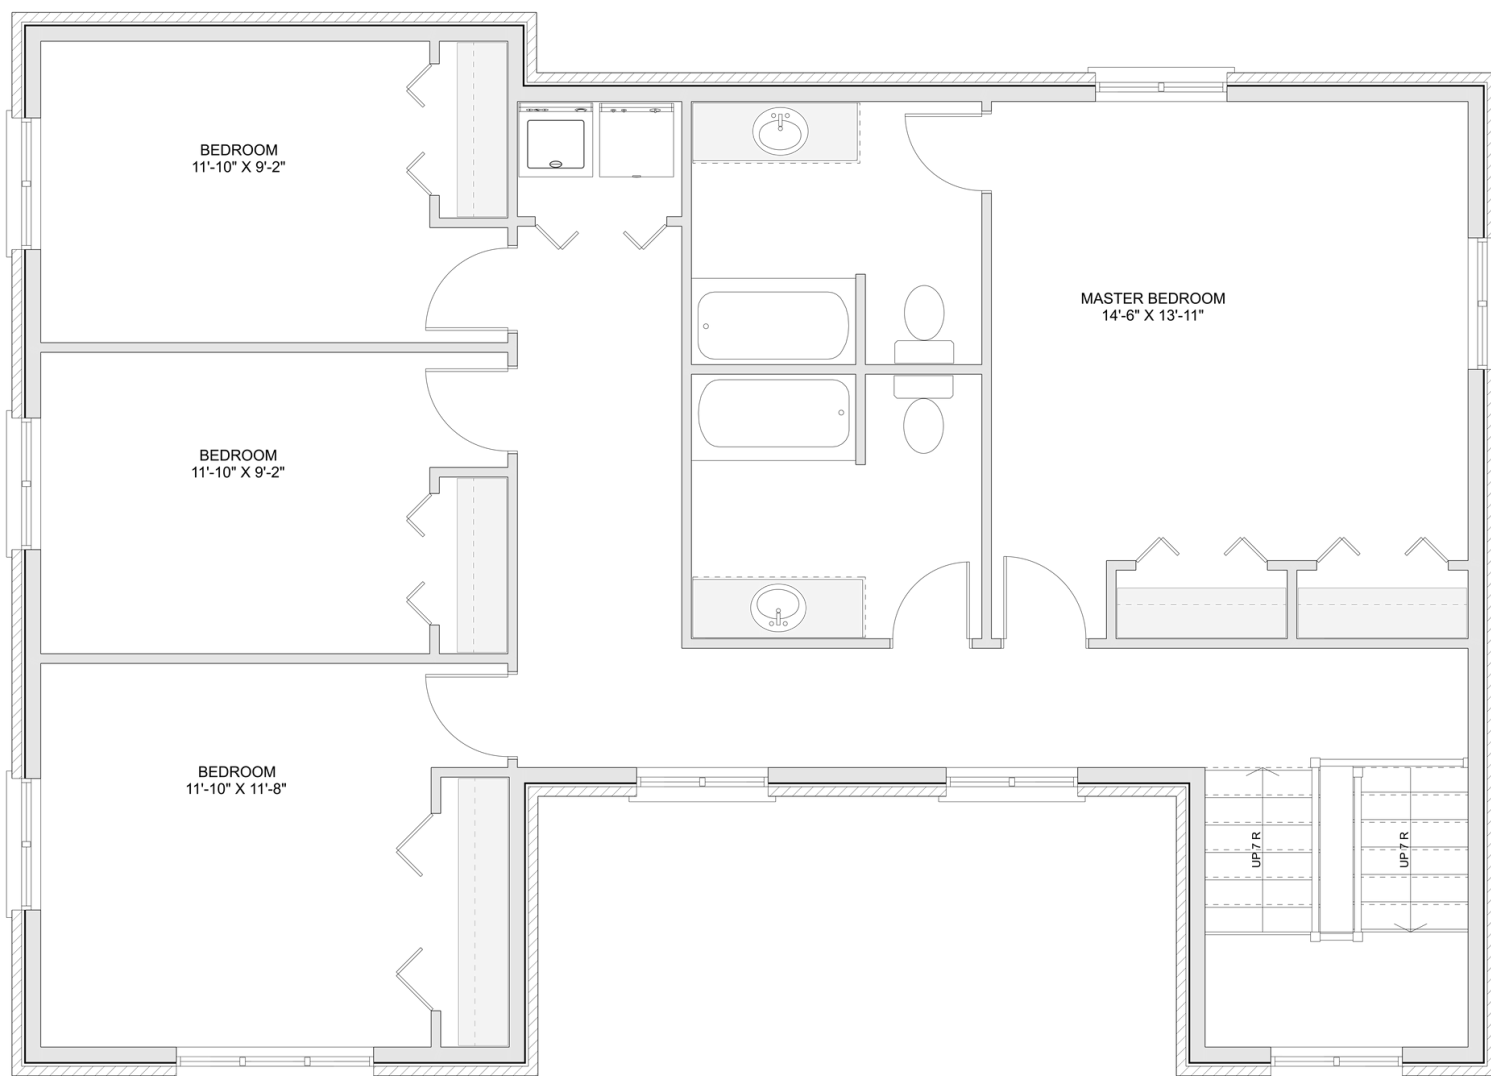

PLAN #21-0161

4 BEDROOMS

2.5 BATHROOMS

TYPE: House

SIZE: 2,776 SQ. FT.

OVERALL WIDTH: 45'-2"

OVERALL DEPTH: 32'-4"

CHOOSE YOUR DREAM HOME

Not seeing the perfect plan? We also offer custom design services!

613-876-2488

information@houseofthree.ca

www.houseofthree.ca

PLAN #21-0161

SECOND FLOOR

ALL DIMENSIONS APPROXIMATE. E. & O. E.

CHOOSE YOUR DREAM HOME