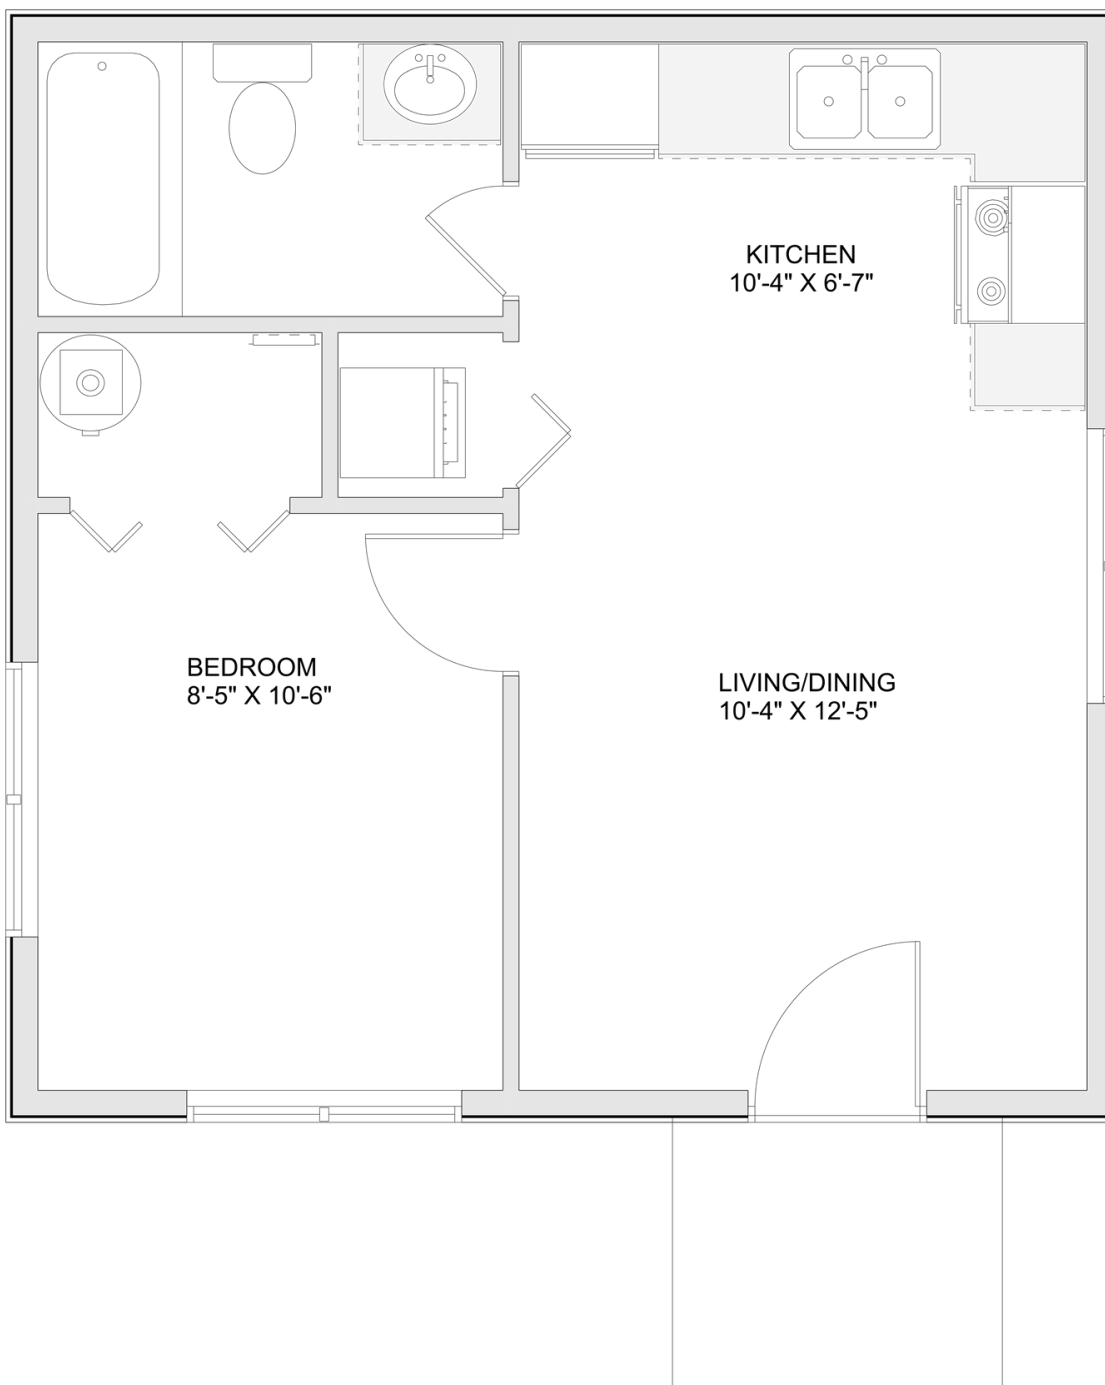

PLAN #21-0162

1 BEDROOM

1 BATHROOM

TYPE: Bungalow
SIZE: 410 SQ. FT.
WIDTH: 20'-0"
DEPTH: 25'-0"

CHOOSE YOUR DREAM HOME

Not seeing the perfect plan? We also offer custom design services!

613-876-2488

information@houseofthree.ca

www.houseofthree.ca

PLAN #21-0162

MAIN FLOOR

CHOOSE YOUR DREAM HOME

Not seeing the perfect plan? We also offer custom design services!

613-876-2488

information@houseofthree.ca

www.houseofthree.ca

PLAN #21-0162

FOUNDATION

ALL DIMENSIONS APPROXIMATE. E. & O. E.