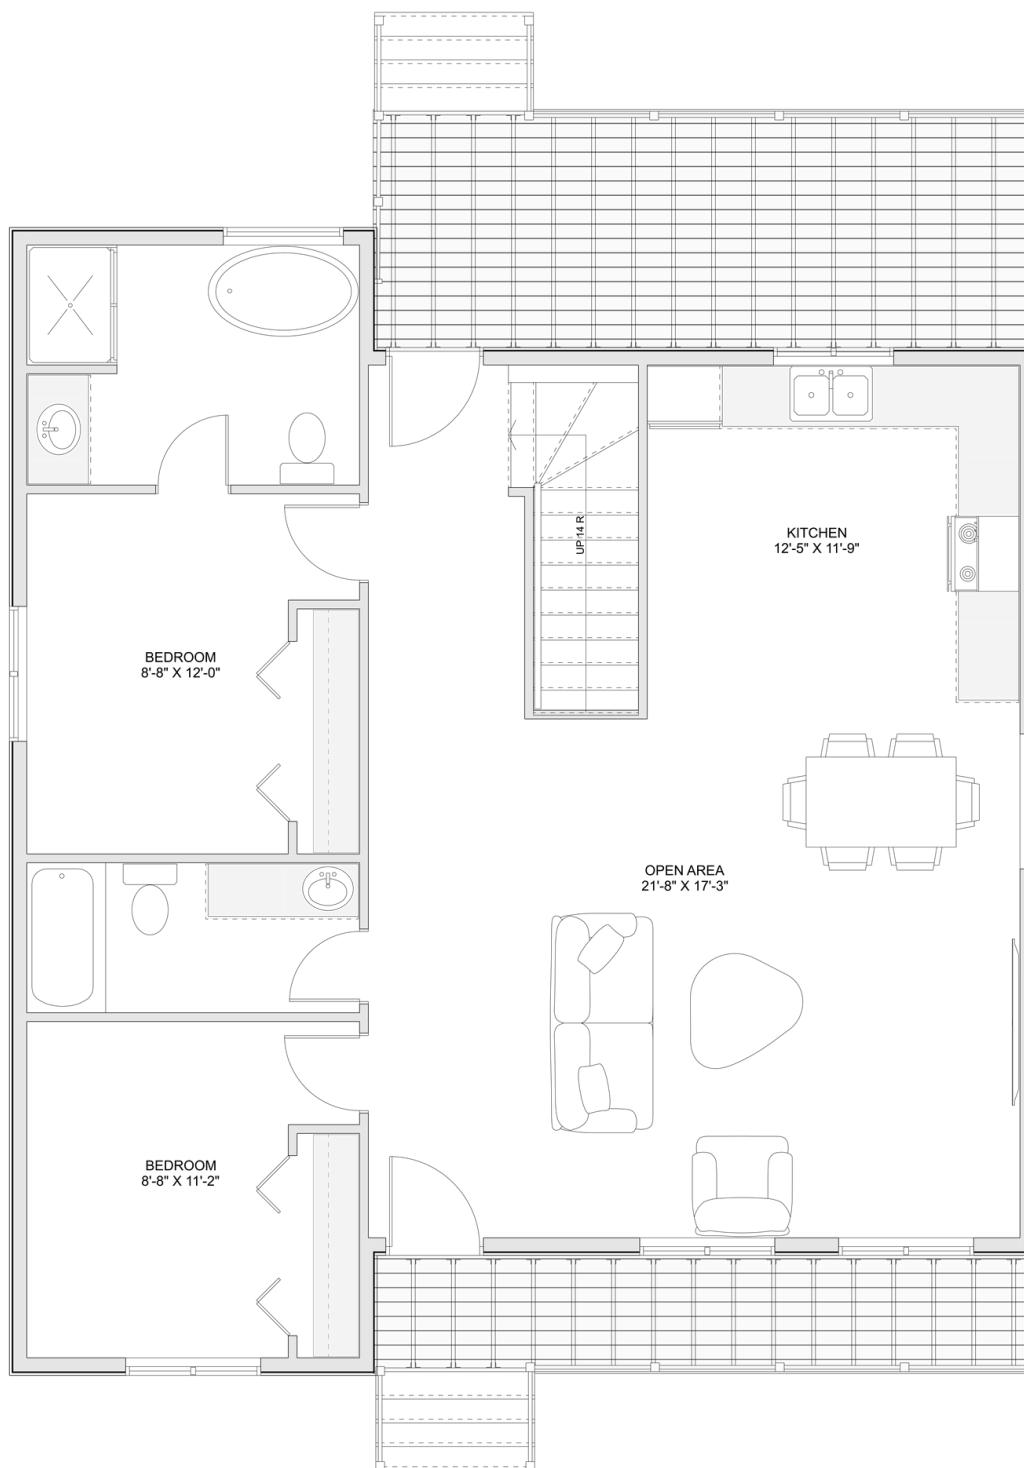

PLAN #21-0163

2 BEDROOMS

2 BATHROOMS

TYPE: Bungalow

1,392 SQ. FT.

OVERALL WIDTH: 34'-0"

OVERALL DEPTH: 42'-0"

CHOOSE YOUR DREAM HOME

Not seeing the perfect plan? We also offer custom design services!

613-876-2488

information@houseofthree.ca

www.houseofthree.ca

PLAN #21-0163

MAIN FLOOR

CHOOSE YOUR DREAM HOME

Not seeing the perfect plan? We also offer custom design services!