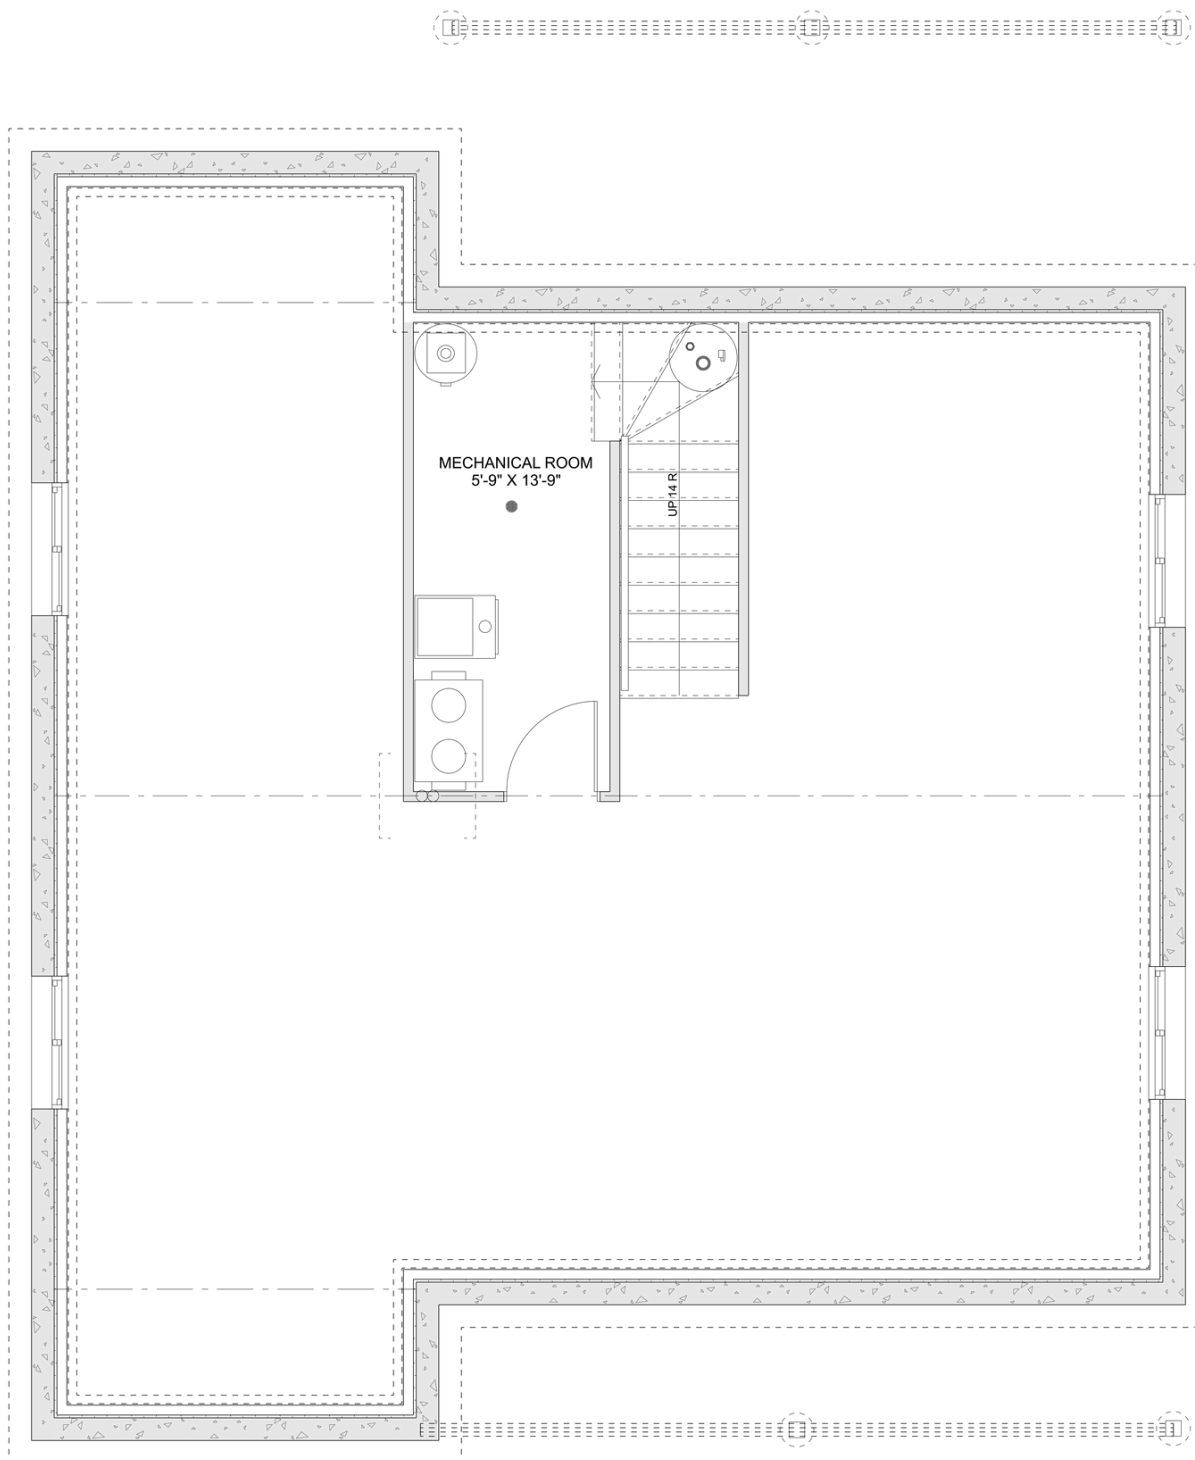

CHOOSE YOUR DREAM HOME

Not seeing the perfect plan? We also offer custom design services!

613-876-2488

information@houseofthree.ca

www.houseofthree.ca

PLAN #21-0163

FOUNDATION