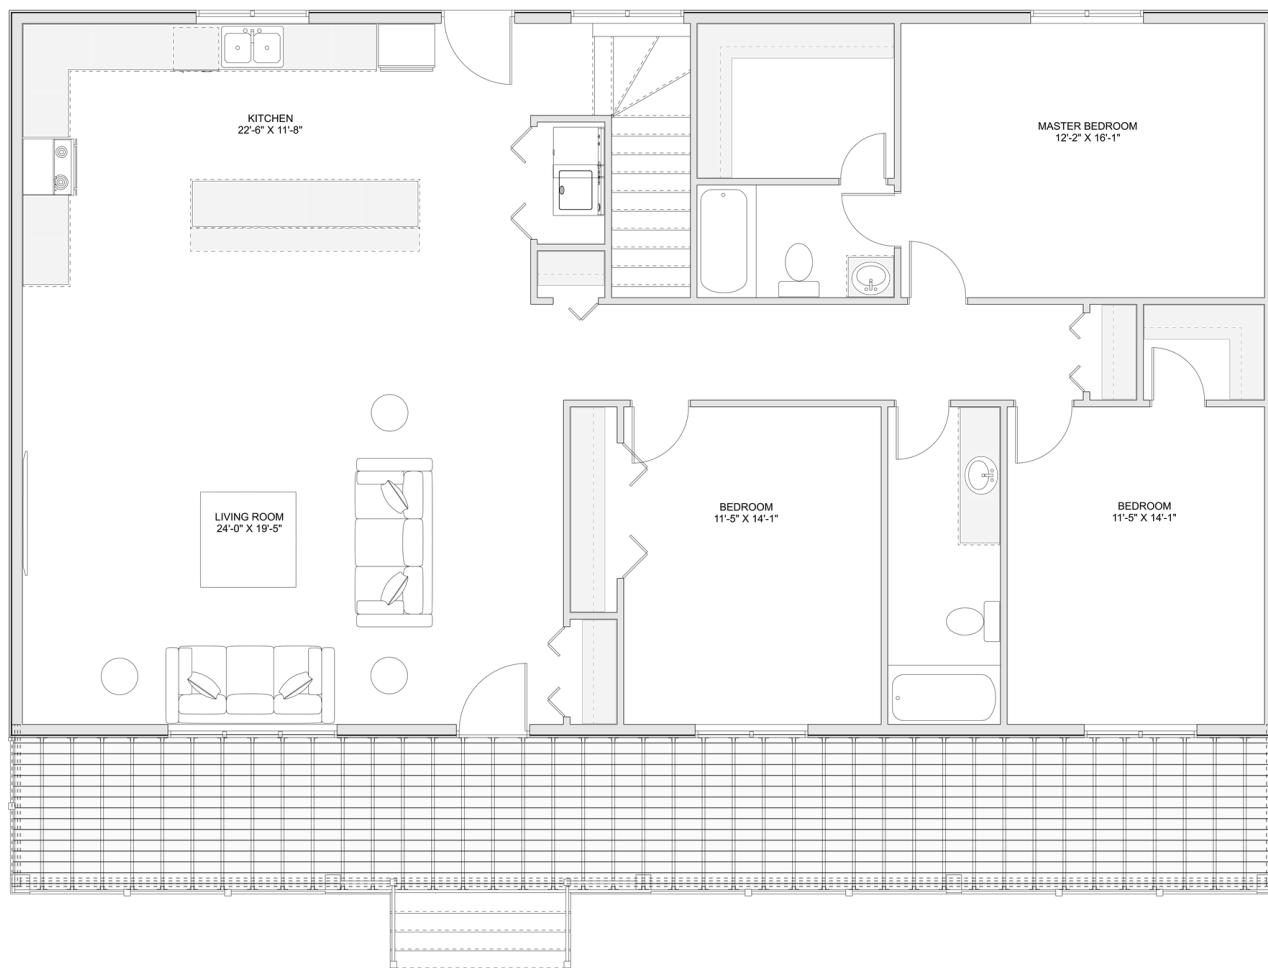

PLAN #21-0164

3 BEDROOMS

2 BATHROOMS

TYPE: Bungalow

2,201 SQ. FT.

OVERALL WIDTH: 56'-0"

OVERALL DEPTH: 39'-0"

CHOOSE YOUR DREAM HOME

Not seeing the perfect plan? We also offer custom design services!

613-876-2488

information@houseofthree.ca

www.houseofthree.ca

PLAN #21-0164

MAIN FLOOR

CHOOSE YOUR DREAM HOME

Not seeing the perfect plan? We also offer custom design services!

613-876-2488

information@houseofthree.ca

www.houseofthree.ca

PLAN #21-0164

FOUNDATION

ALL DIMENSIONS APPROXIMATE. E. & O. E.