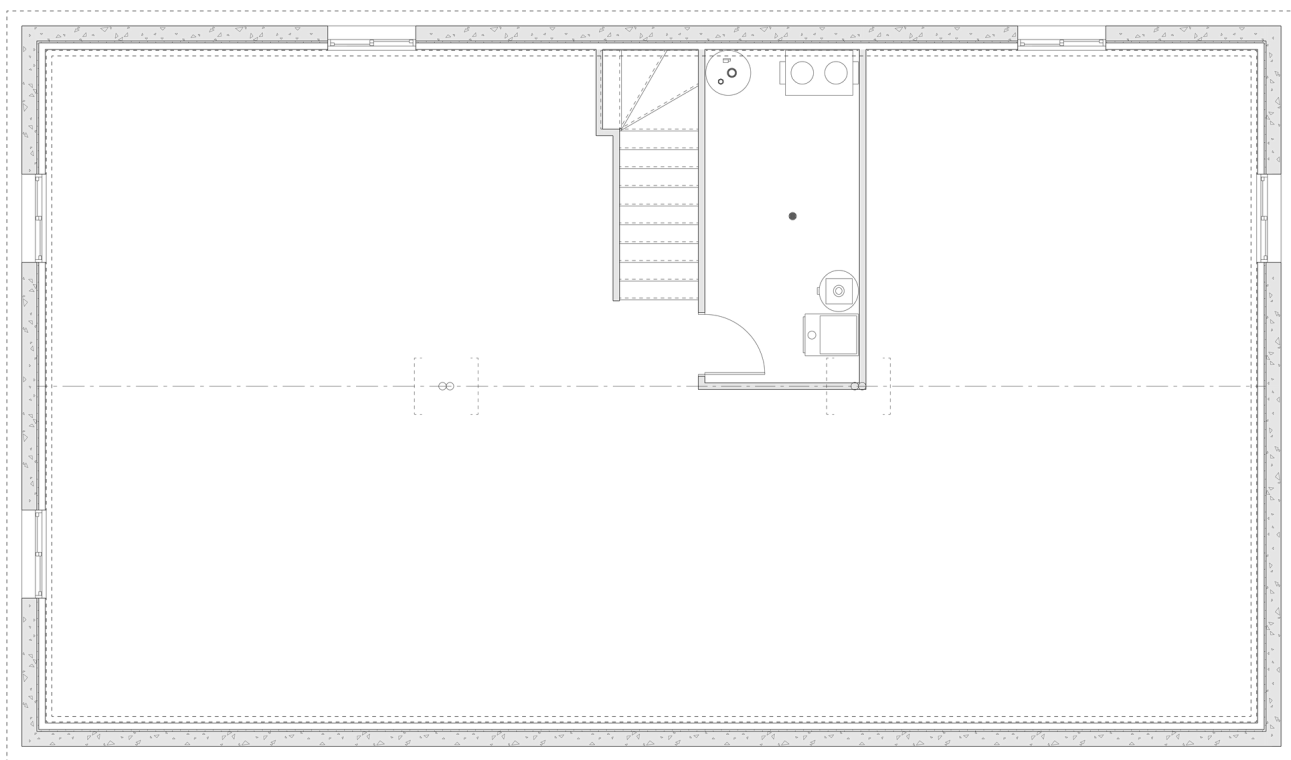

PLAN #21-0164

3 BEDROOMS

2 BATHROOMS

TYPE: Bungalow

2,201 SQ. FT.

OVERALL WIDTH: 56'-0"

OVERALL DEPTH: 39'-0"

CHOOSE YOUR DREAM HOME

Not seeing the perfect plan? We also offer custom design services!

613-876-2488

information@houseofthree.ca

www.houseofthree.ca

PLAN #21-0164

MAIN FLOOR

CHOOSE YOUR DREAM HOME

Not seeing the perfect plan? We also offer custom design services!

613-876-2488

information@houseofthree.ca

www.houseofthree.ca

PLAN #21-0164

FOUNDATION

ALL DIMENSIONS APPROXIMATE. E. & O. E.