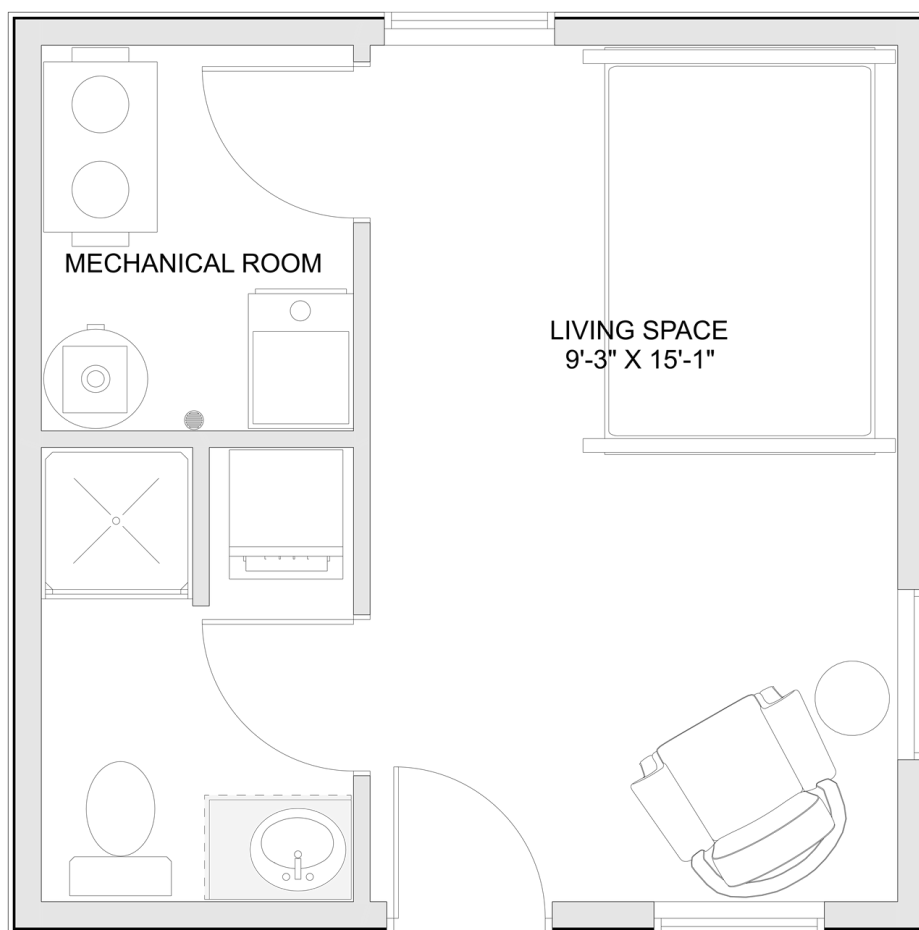

PLAN #21-0167

0 BEDROOM

1 BATHROOM

TYPE: Bunkie

SIZE: 264 SQ. FT.

OVERALL WIDTH: 16'-0"

OVERALL DEPTH: 26'-0"

CHOOSE YOUR DREAM HOME

Not seeing the perfect plan? We also offer custom design services!

613-876-2488

information@houseofthree.ca

www.houseofthree.ca

PLAN #21-0167

MAIN FLOOR

CHOOSE YOUR DREAM HOME

Not seeing the perfect plan? We also offer custom design services!

613-876-2488

information@houseofthree.ca

www.houseofthree.ca

PLAN #21-0167

FOUNDATION

ALL DIMENSIONS APPROXIMATE. E. & O. E.