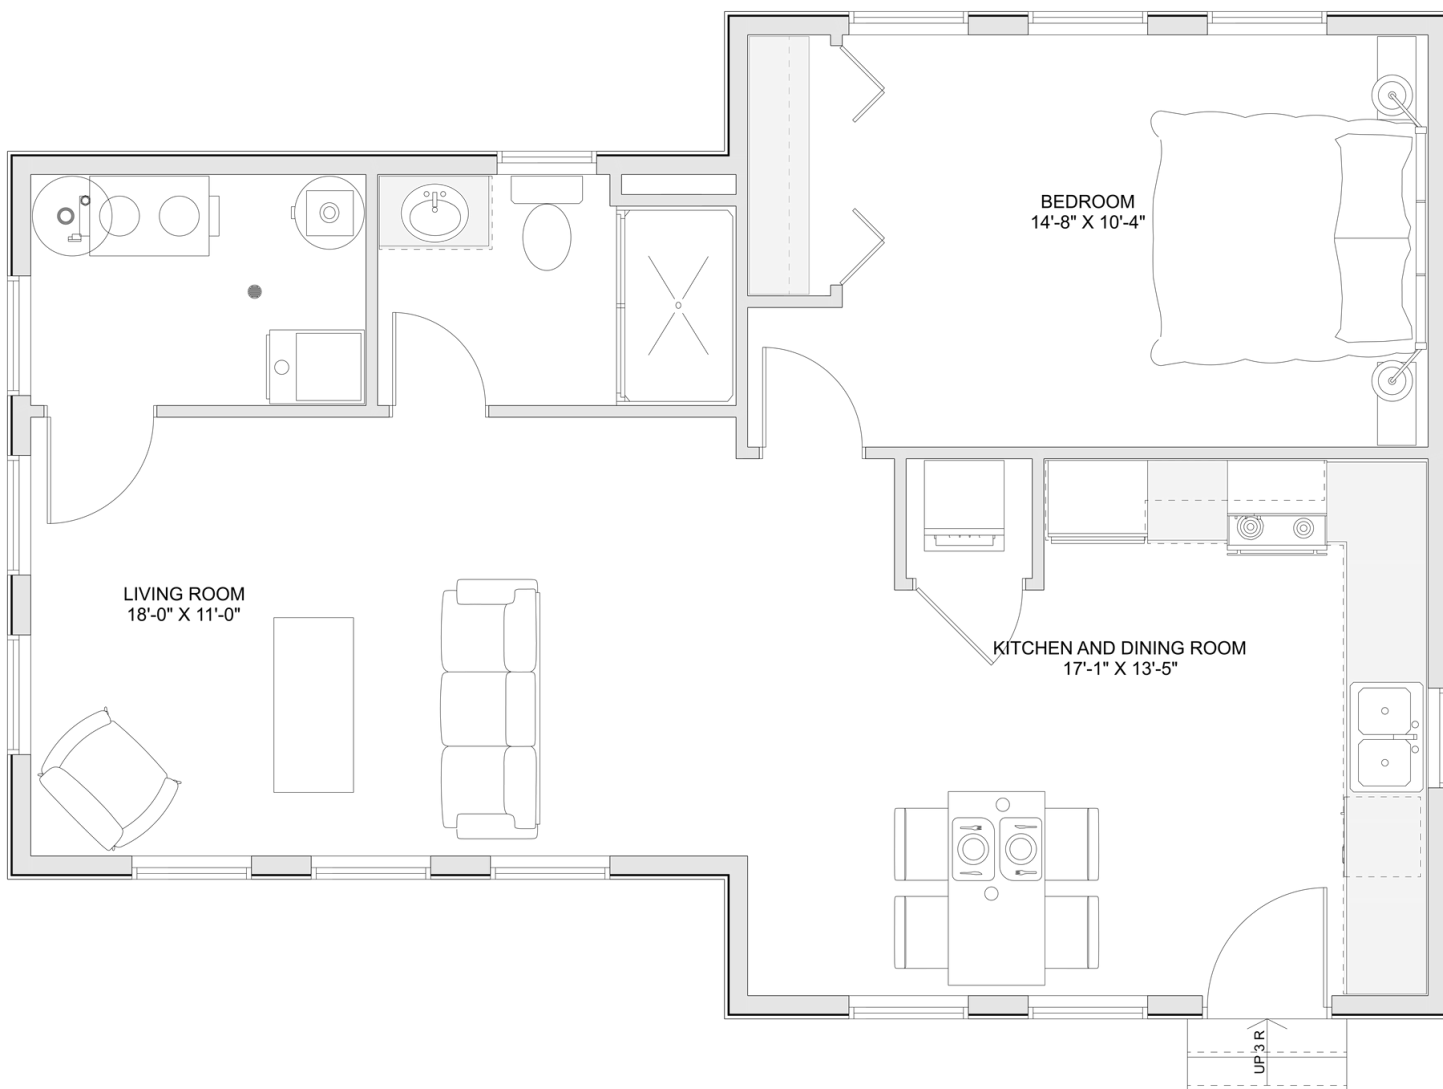

PLAN #21-0168

1 BEDROOM

1 BATHROOM

TYPE: Bungalow

789 SQ. FT.

OVERALL WIDTH: 36'-0"

OVERALL DEPTH: 25'-0"

CHOOSE YOUR DREAM HOME

Not seeing the perfect plan? We also offer custom design services!

613-876-2488

information@houseofthree.ca

www.houseofthree.ca

PLAN #21-0168

MAIN FLOOR

CHOOSE YOUR DREAM HOME

Not seeing the perfect plan? We also offer custom design services!