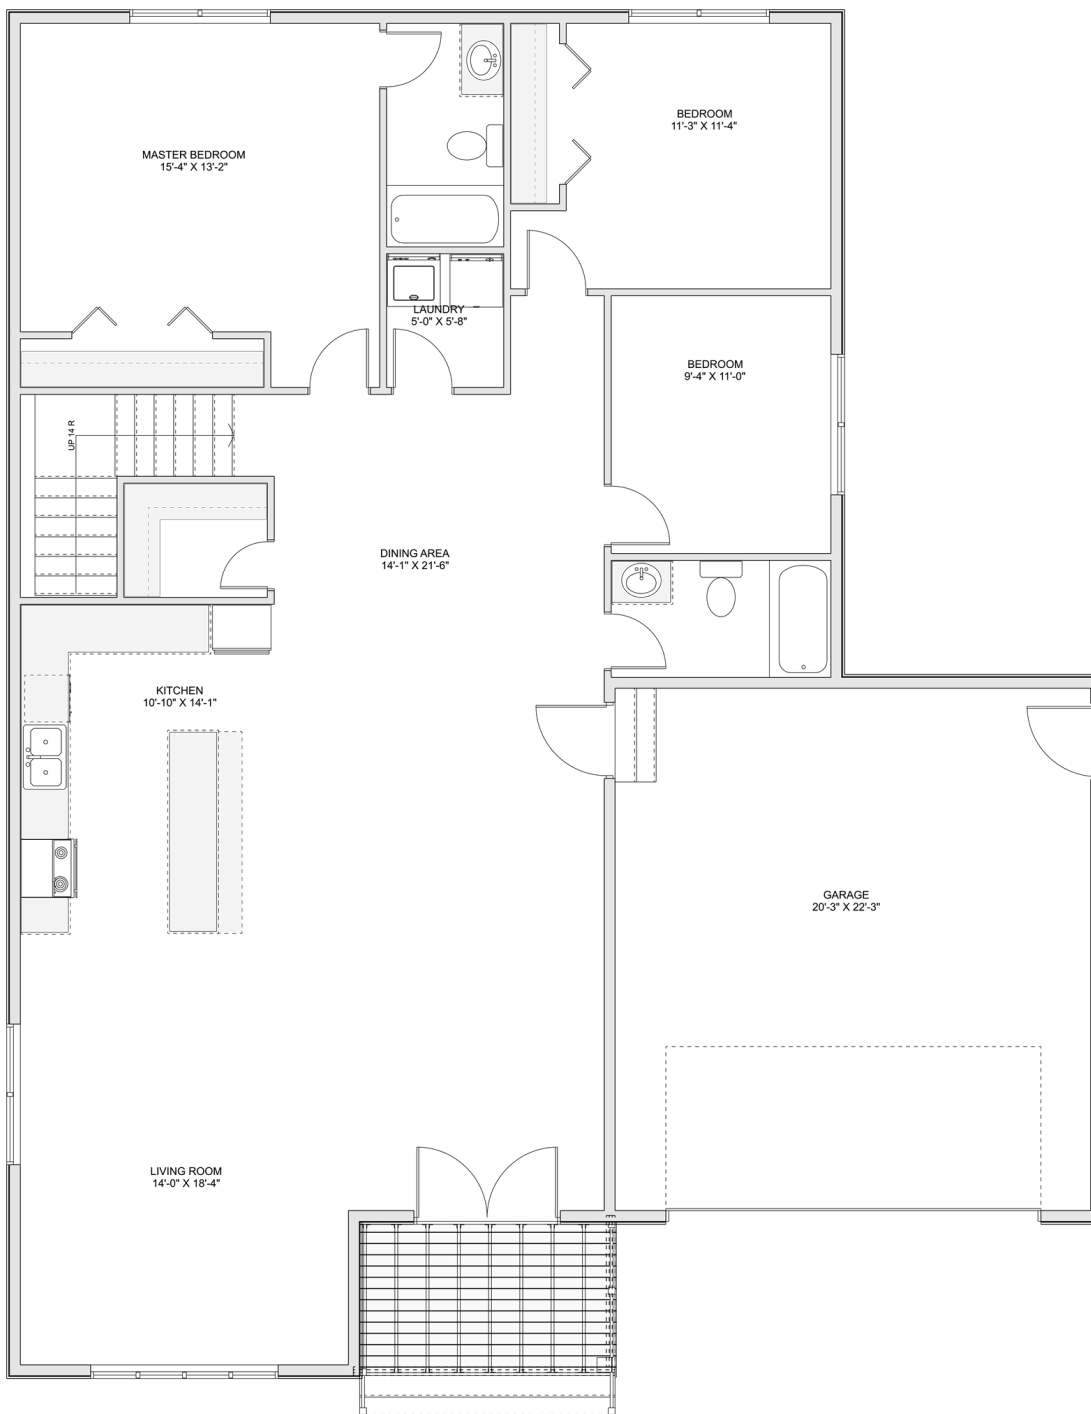

# PLAN #21-0169

3 BEDROOMS

2 BATHROOMS

TYPE: Bungalow

SIZE: 1,731 SQ. FT.

OVERALL WIDTH: 46'-7"

OVERALL DEPTH: 58'-2"

## PLAN #21-0169

## MAIN FLOOR