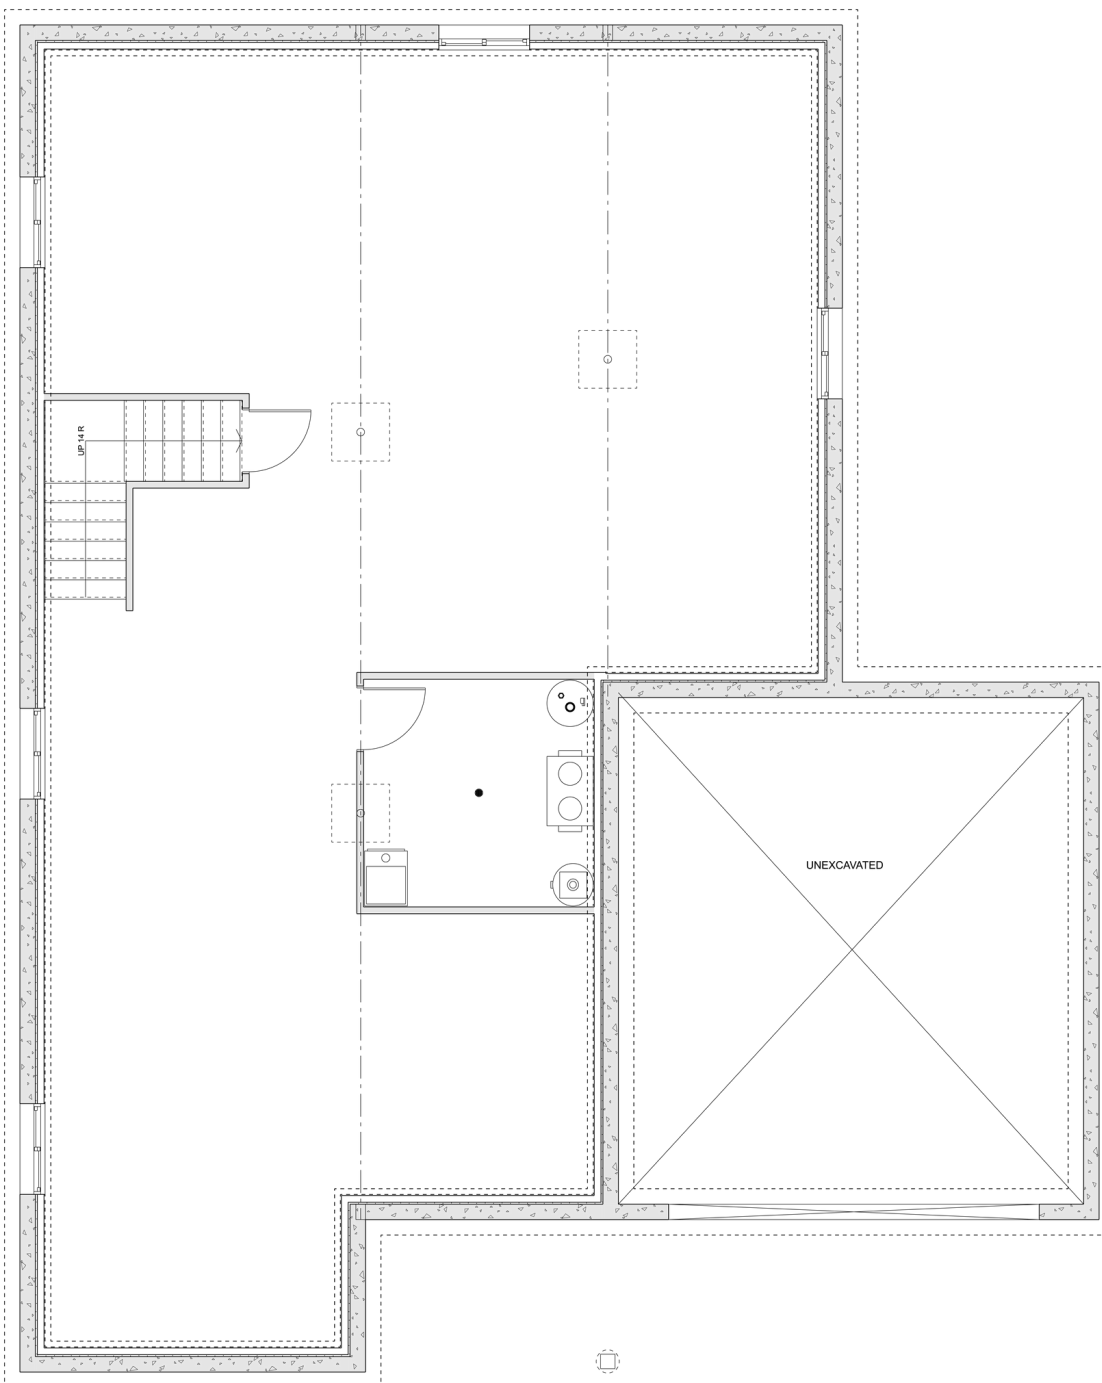

# PLAN #21-0169

3 BEDROOMS

2 BATHROOMS

TYPE: Bungalow

SIZE: 1,731 SQ. FT.

OVERALL WIDTH: 46'-7"

OVERALL DEPTH: 58'-2"

## MAIN FLOOR

## PLAN #21-0169