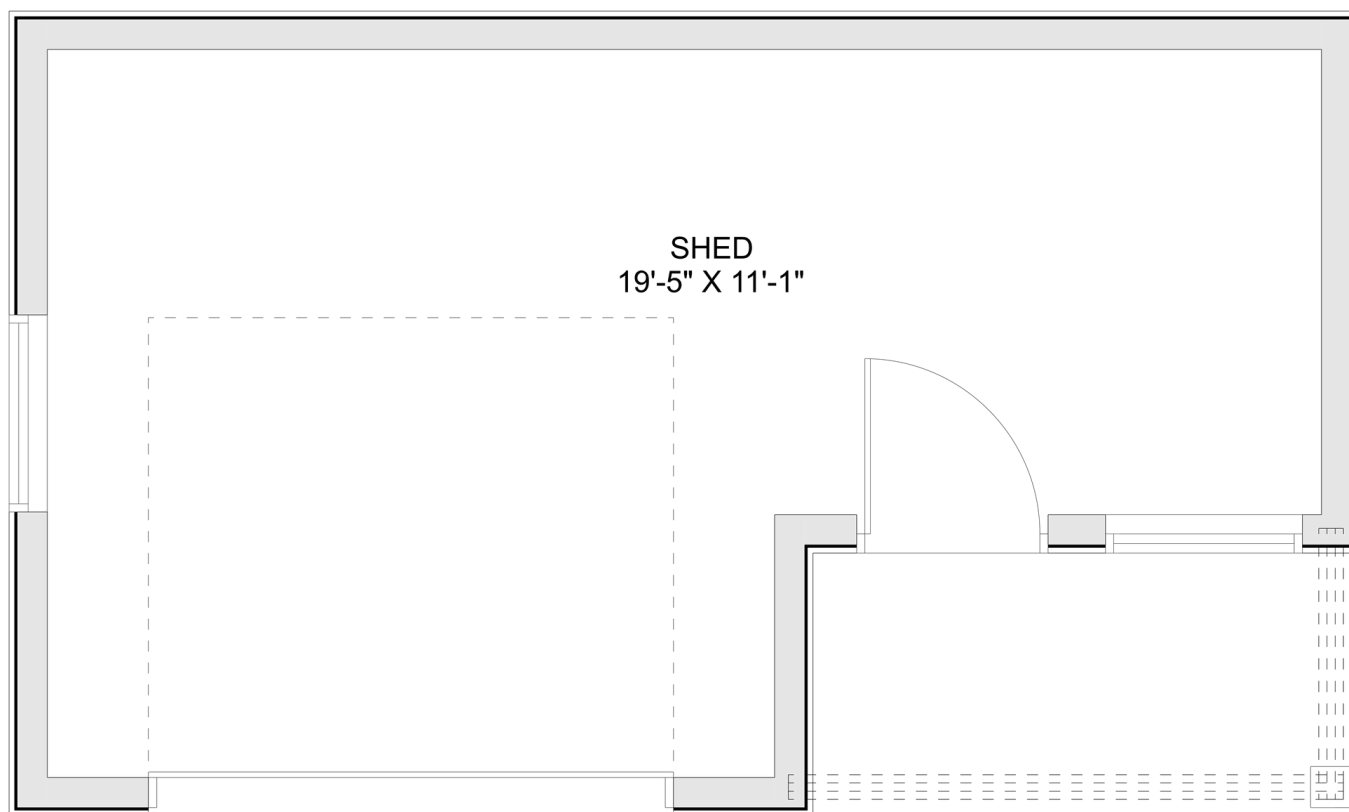

CHOOSE YOUR DREAM HOME

Not seeing the perfect plan? We also offer custom design services!

613-876-2488

information@houseofthree.ca

www.houseofthree.ca

PLAN #21-0170

MAIN FLOOR