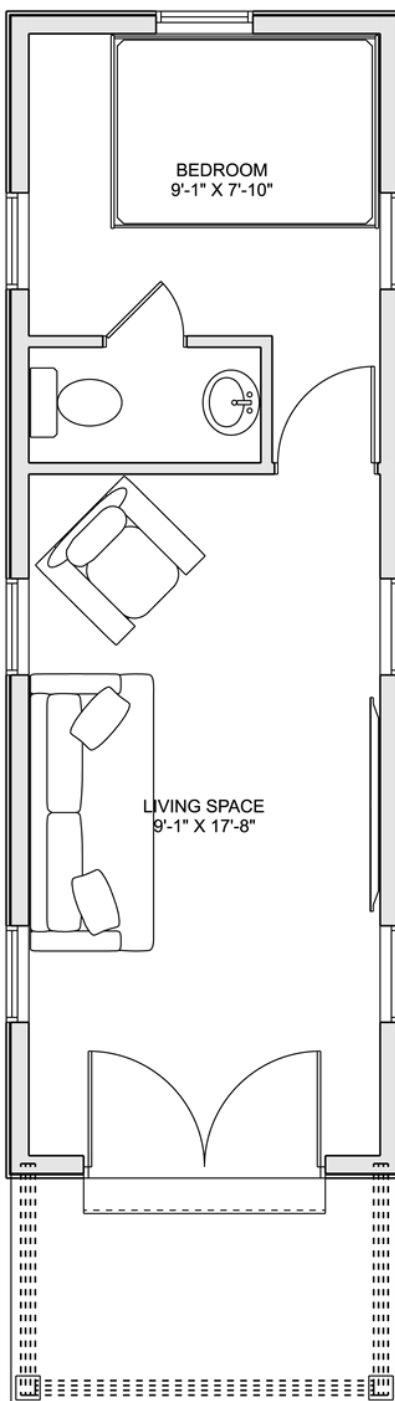

# PLAN #21-0176

1 BEDROOM

1 BATHROOM

TYPE: Bunkie

SIZE: 310 SQ. FT.

OVERALL WIDTH: 10'-0"

OVERALL DEPTH: 30'-0"

## PLAN #21-0176

### MAIN FLOOR