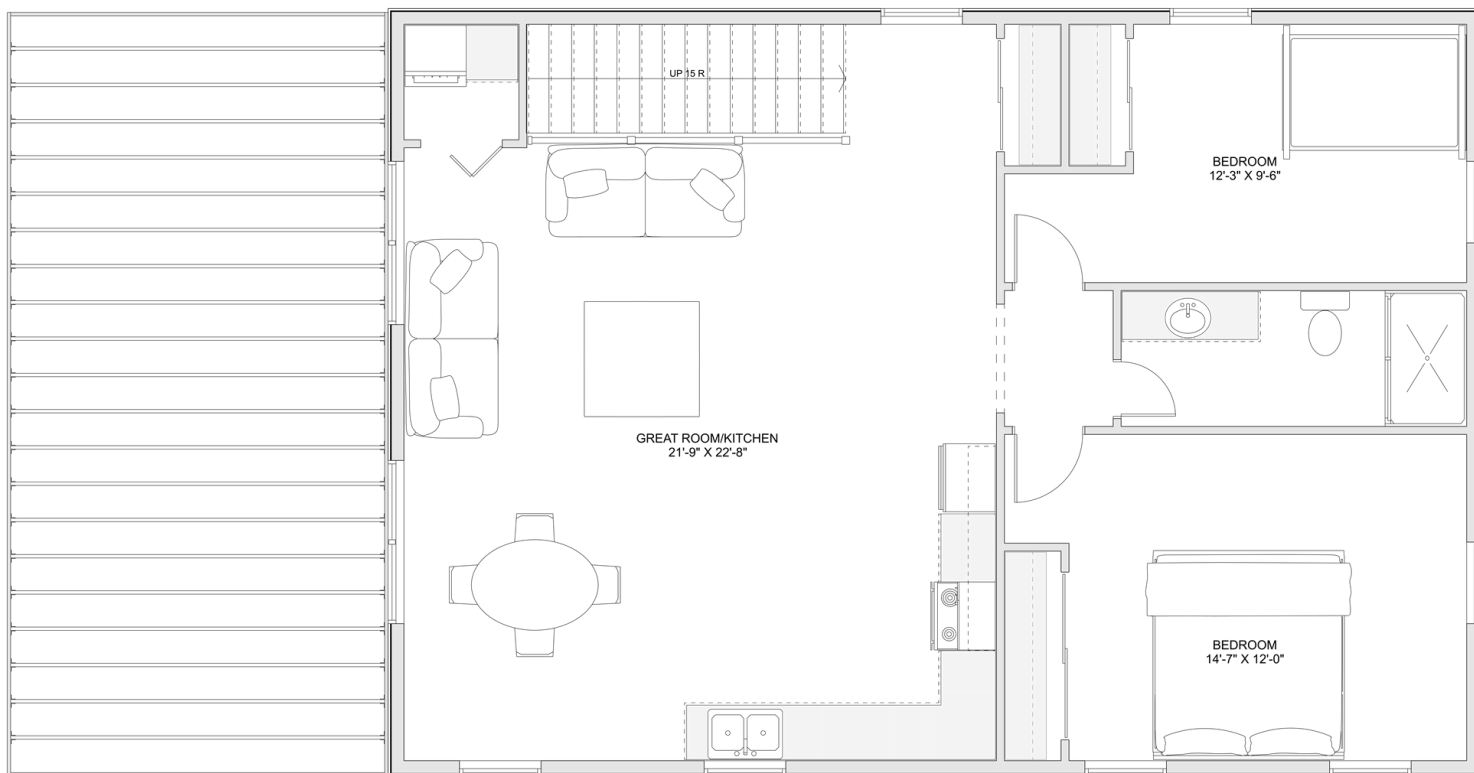

PLAN #21-0177

2 BEDROOMS

1 BATHROOM

TYPE: House

SIZE: 2,670 SQ. FT.

OVERALL WIDTH: 54'-1"

OVERALL DEPTH: 28'-0"

CHOOSE YOUR DREAM HOME

Not seeing the perfect plan? We also offer custom design services!

613-876-2488

information@houseofthree.ca

www.houseofthree.ca

PLAN #21-0177

SECOND FLOOR

CHOOSE YOUR DREAM HOME

Not seeing the perfect plan? We also offer custom design services!

613-876-2488

information@houseofthree.ca

www.houseofthree.ca

PLAN #21-0177

MAIN FLOOR

ALL DIMENSIONS APPROXIMATE. E. & O. E.

CHOOSE YOUR DREAM HOME

Not seeing the perfect plan? We also offer custom design services!