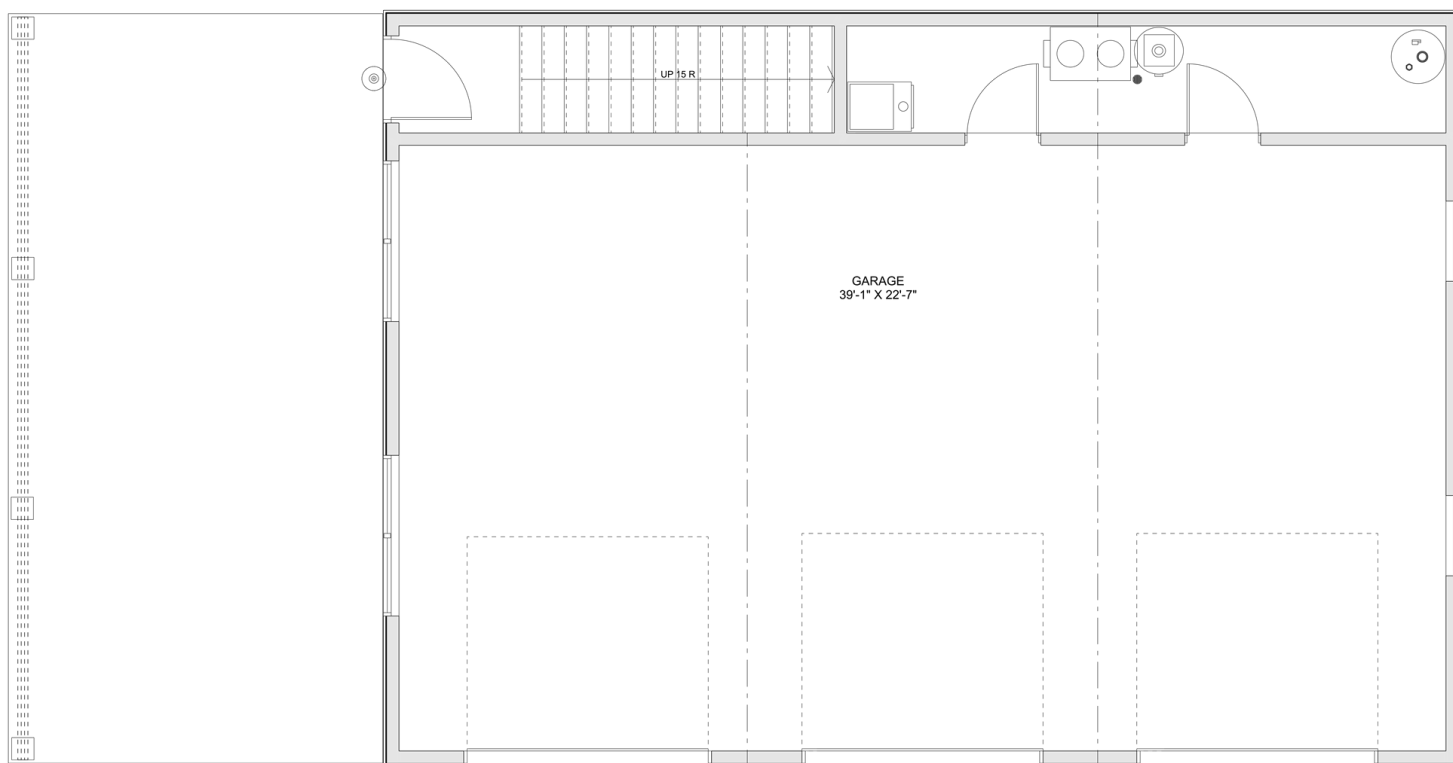

PLAN #21-0177

2 BEDROOMS

1 BATHROOM

TYPE: House

SIZE: 2,670 SQ. FT.

OVERALL WIDTH: 54'-1"

OVERALL DEPTH: 28'-0"

CHOOSE YOUR DREAM HOME

613-876-2488

information@houseofthree.ca

www.houseofthree.ca

PLAN #21-0177

MAIN FLOOR

ALL DIMENSIONS APPROXIMATE. E. & O. E.

CHOOSE YOUR DREAM HOME

Not seeing the perfect plan? We also offer custom design services!