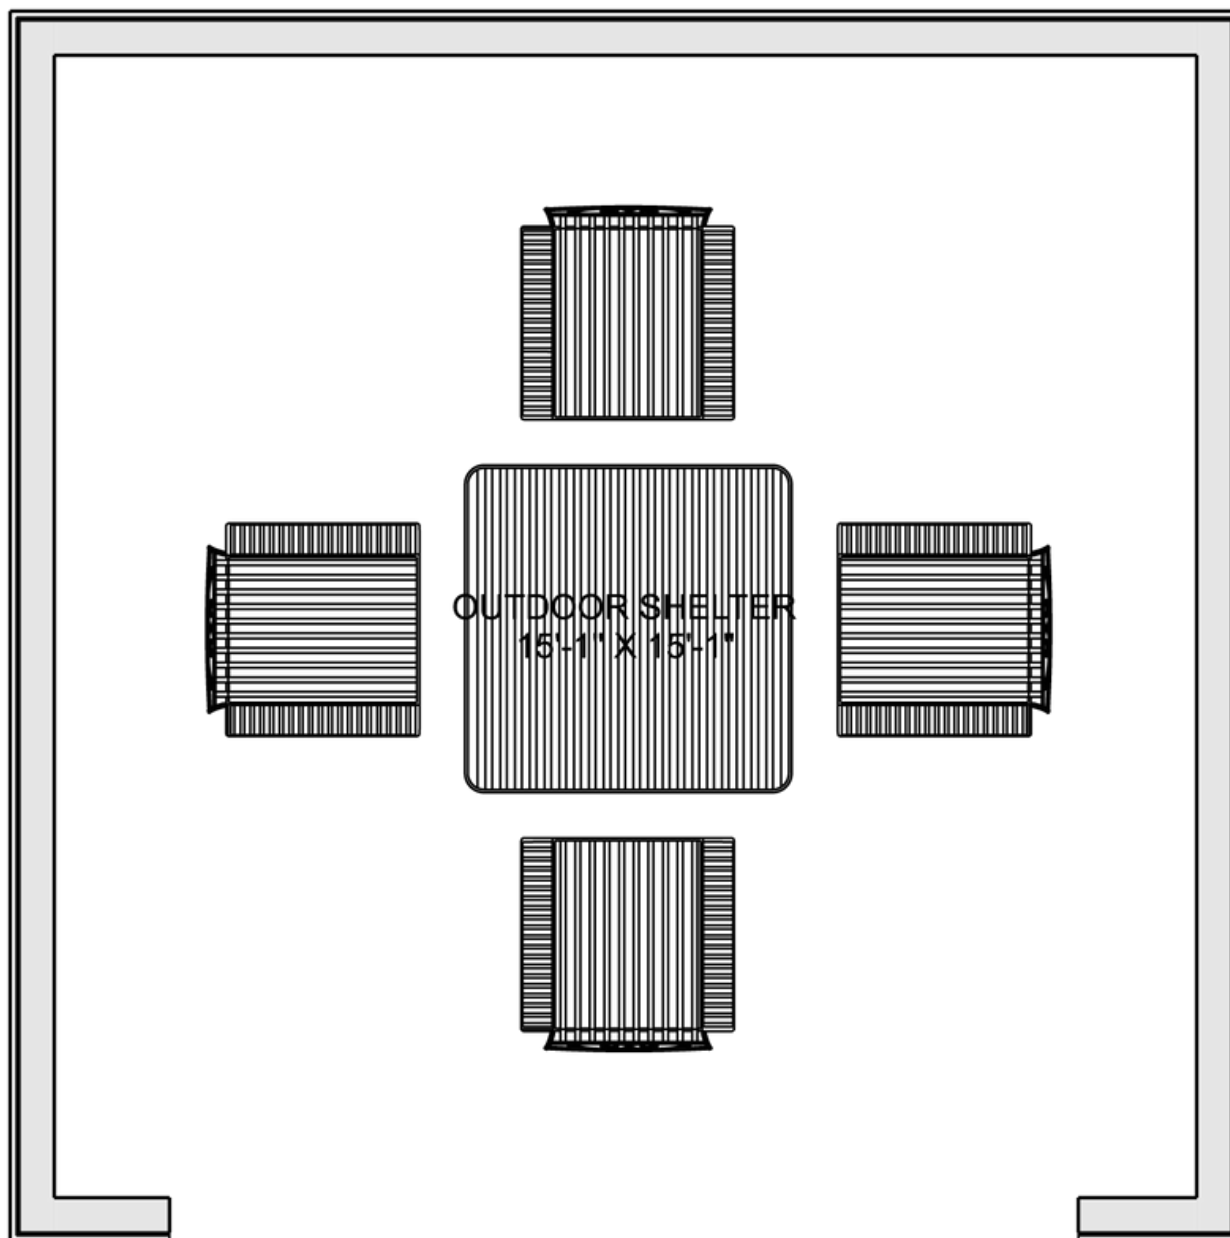

CHOOSE YOUR DREAM HOME

Not seeing the perfect plan? We also offer custom design services!

613-876-2488

information@houseofthree.ca

www.houseofthree.ca

PLAN #21-0242

MAIN FLOOR