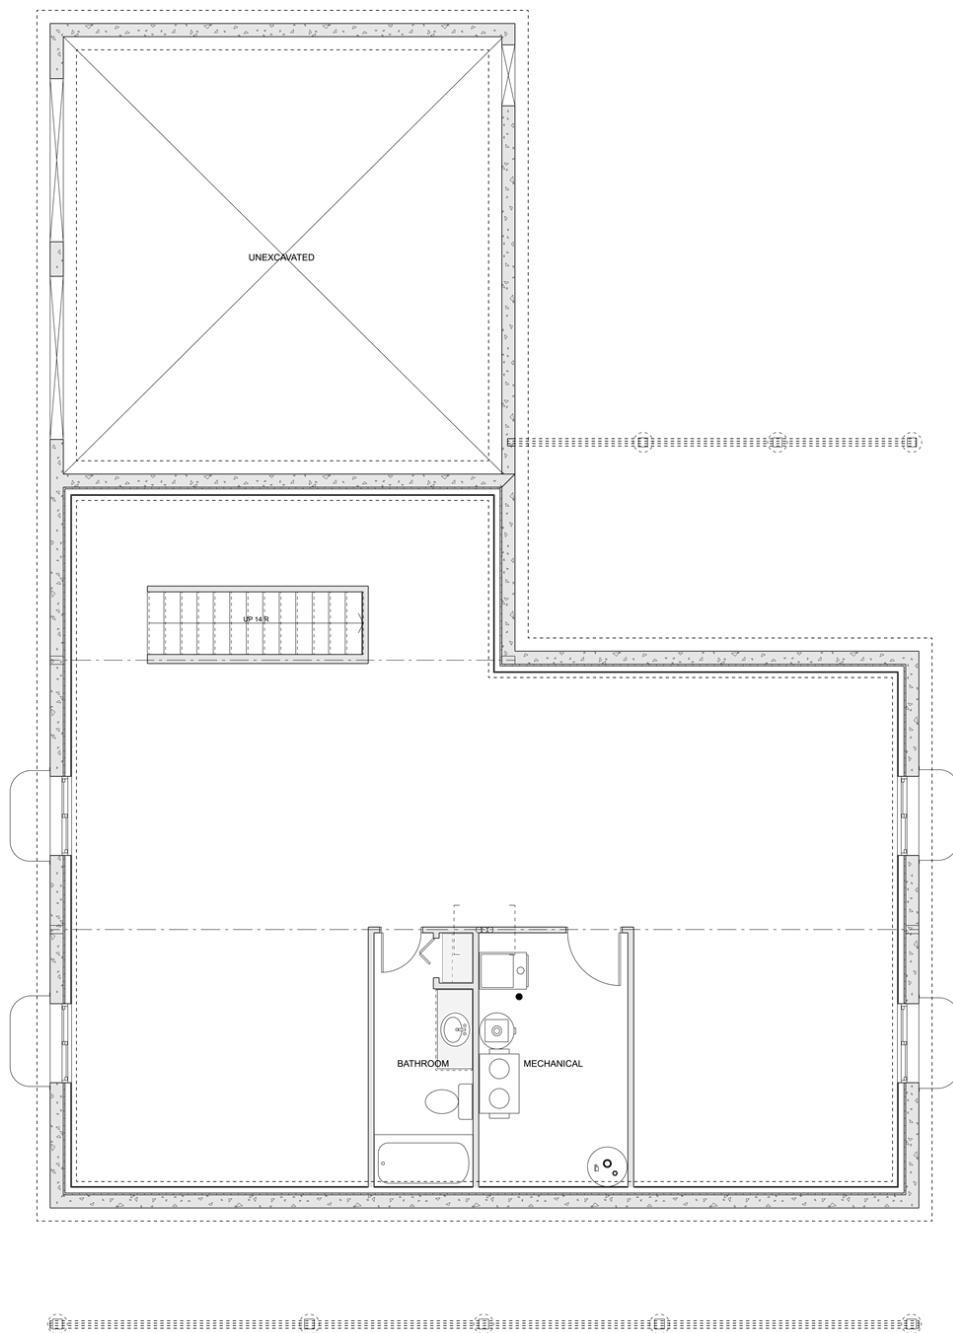

CHOOSE YOUR DREAM HOME

Not seeing the perfect plan? We also offer custom design services!

613-876-2488

information@houseofthree.ca

www.houseofthree.ca

PLAN #21-0184

FOUNDATION