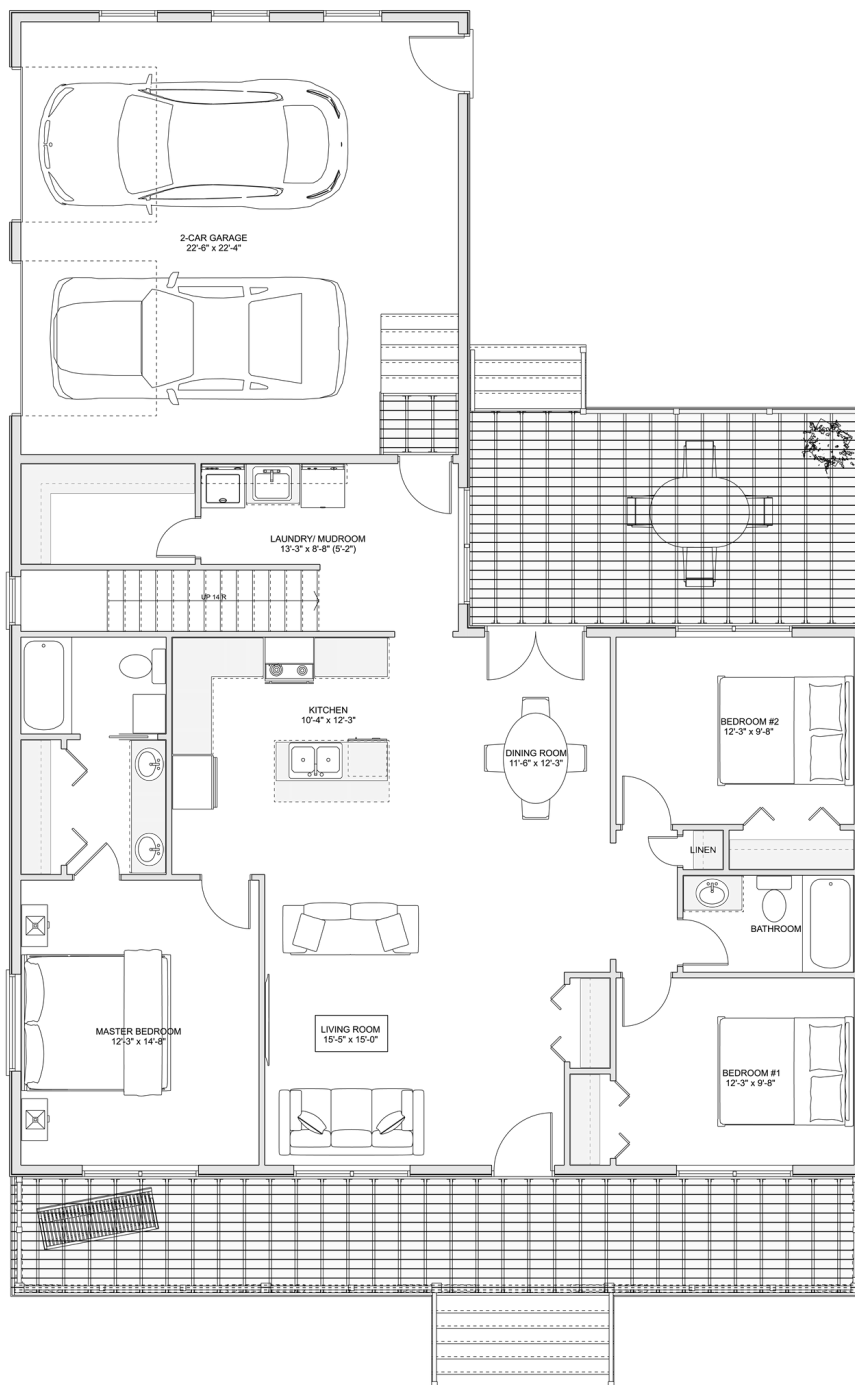

PLAN #21-0184

3 BEDROOMS

3 BATHROOMS

TYPE: Bungalow

SIZE: 1,466 SQ. FT.

OVERALL WIDTH: 43'-11"

OVERALL DEPTH: 66'-2"

CHOOSE YOUR DREAM HOME

Not seeing the perfect plan? We also offer custom design services!

613-876-2488

information@houseofthree.ca

www.houseofthree.ca

PLAN #21-0184

MAIN FLOOR

CHOOSE YOUR DREAM HOME

Not seeing the perfect plan? We also offer custom design services!