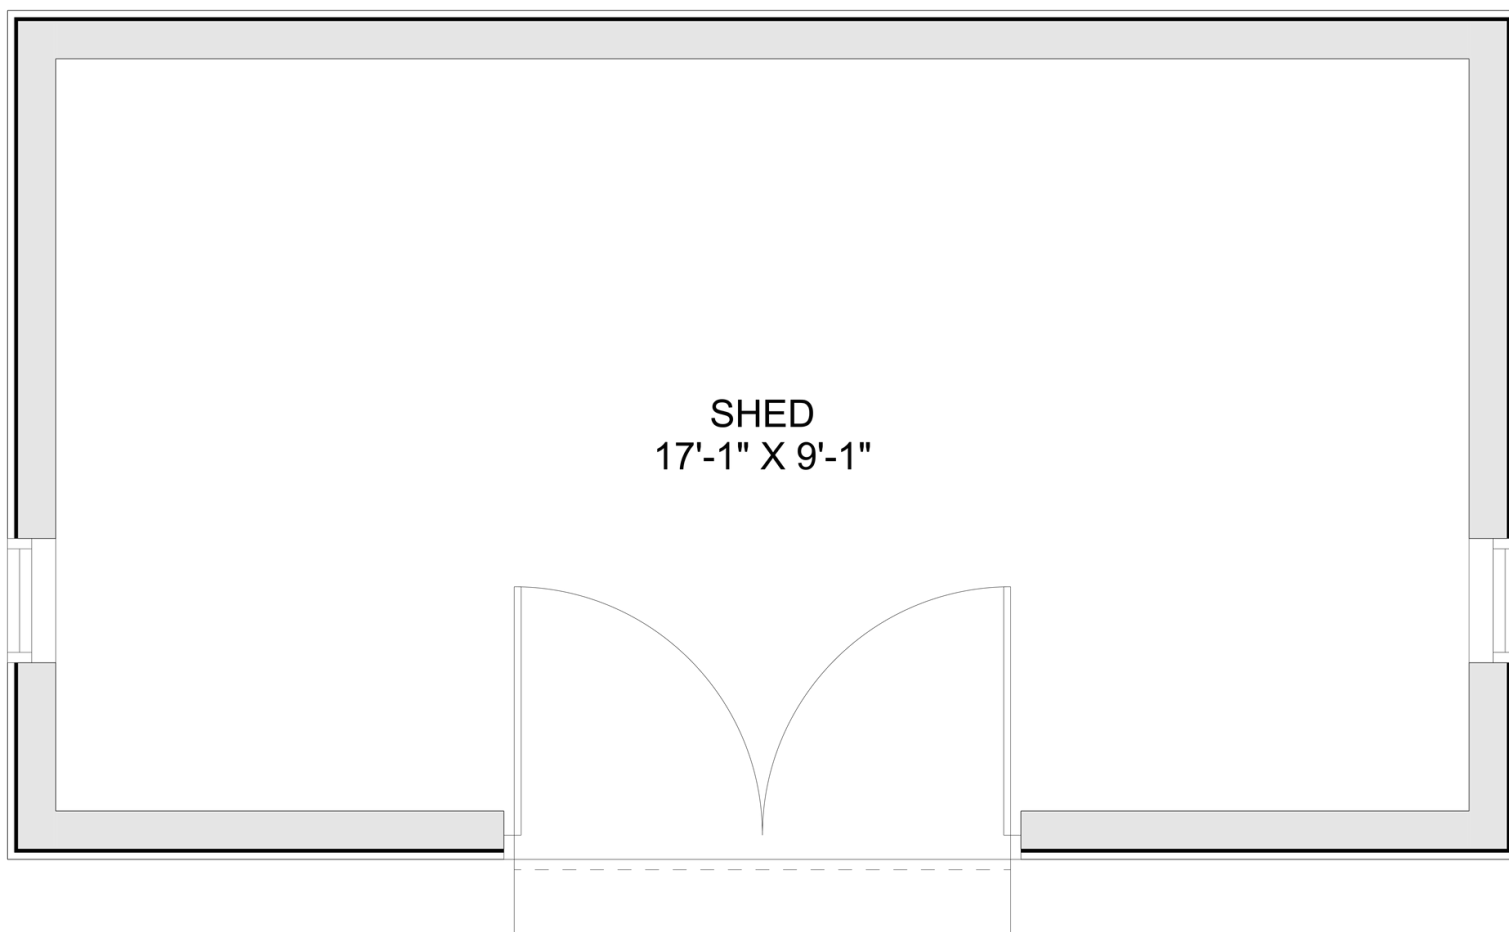

CHOOSE YOUR DREAM HOME

Not seeing the perfect plan? We also offer custom design services!

613-876-2488

information@houseofthree.ca

www.houseofthree.ca

PLAN #21-0192

MAIN FLOOR