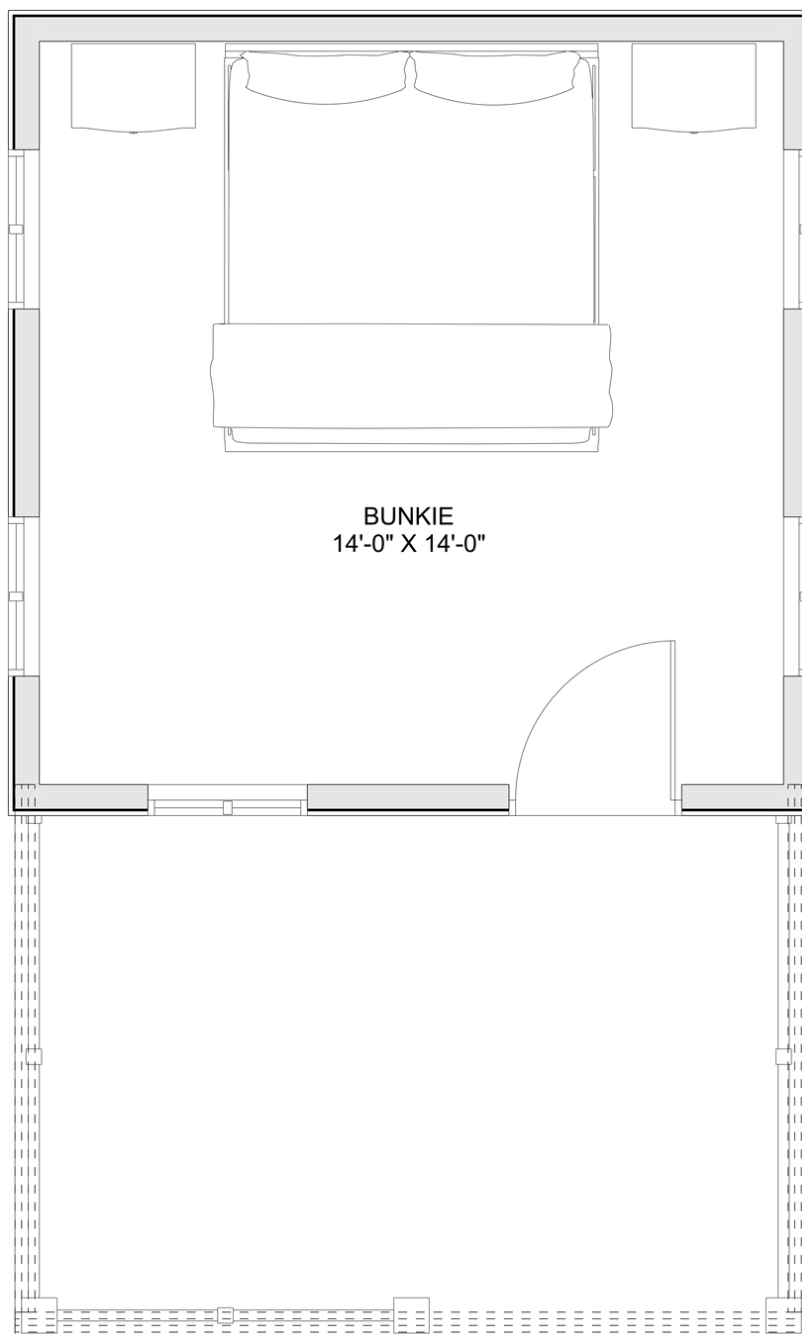

# PLAN #21-0194

0 BEDROOM

0 BATHROOM

TYPE: Bunkie

SIZE: 230 SQ. FT.

OVERALL WIDTH: 14'-11"

OVERALL DEPTH: 14'-11"

## MAIN FLOOR