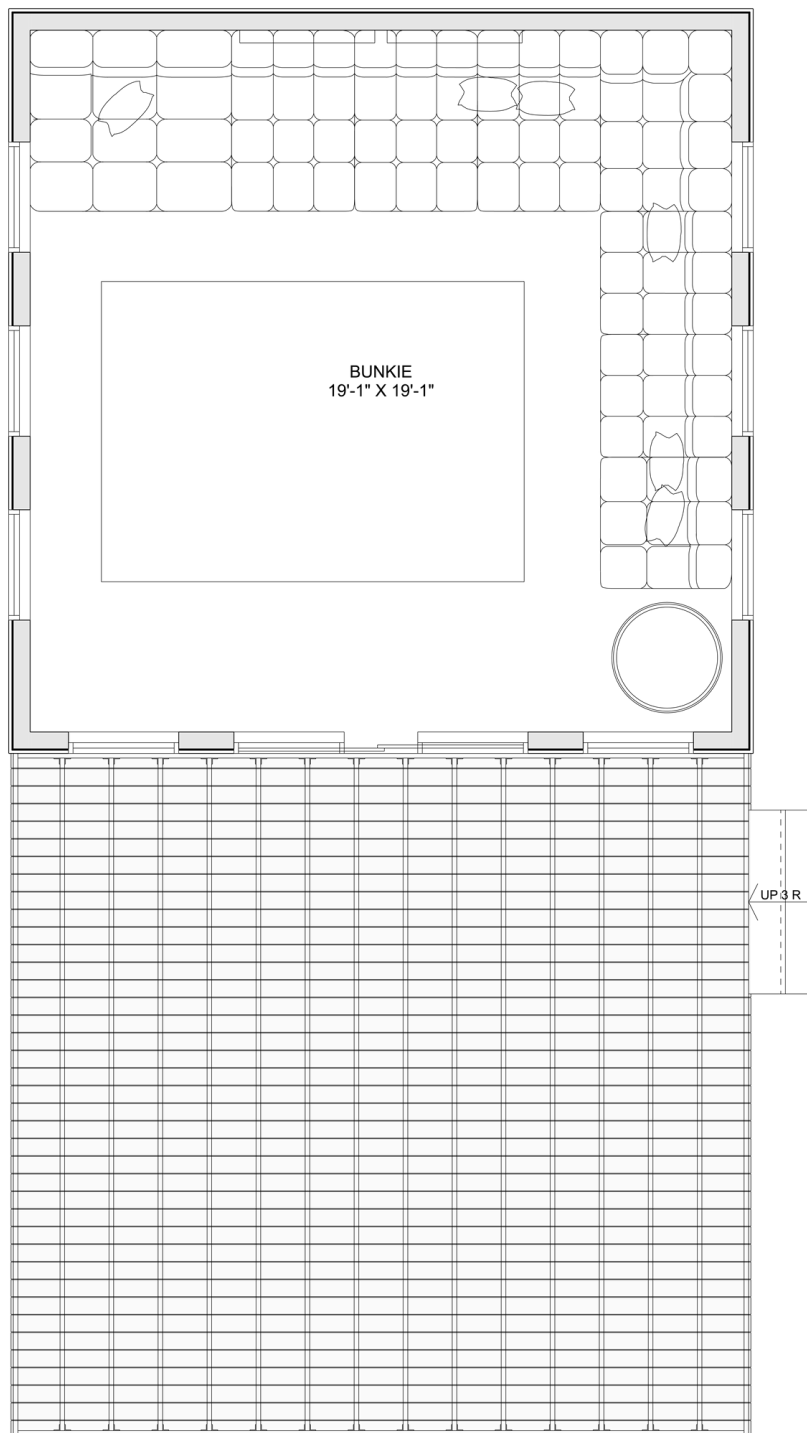

# PLAN #21-0195

0 BEDROOM

0 BATHROOM

TYPE: Bunkie  
410 SQ. FT.  
OVERALL WIDTH: 20'-0"  
OVERALL DEPTH: 38'-8"

## PLAN #21-0195

## MAIN FLOOR