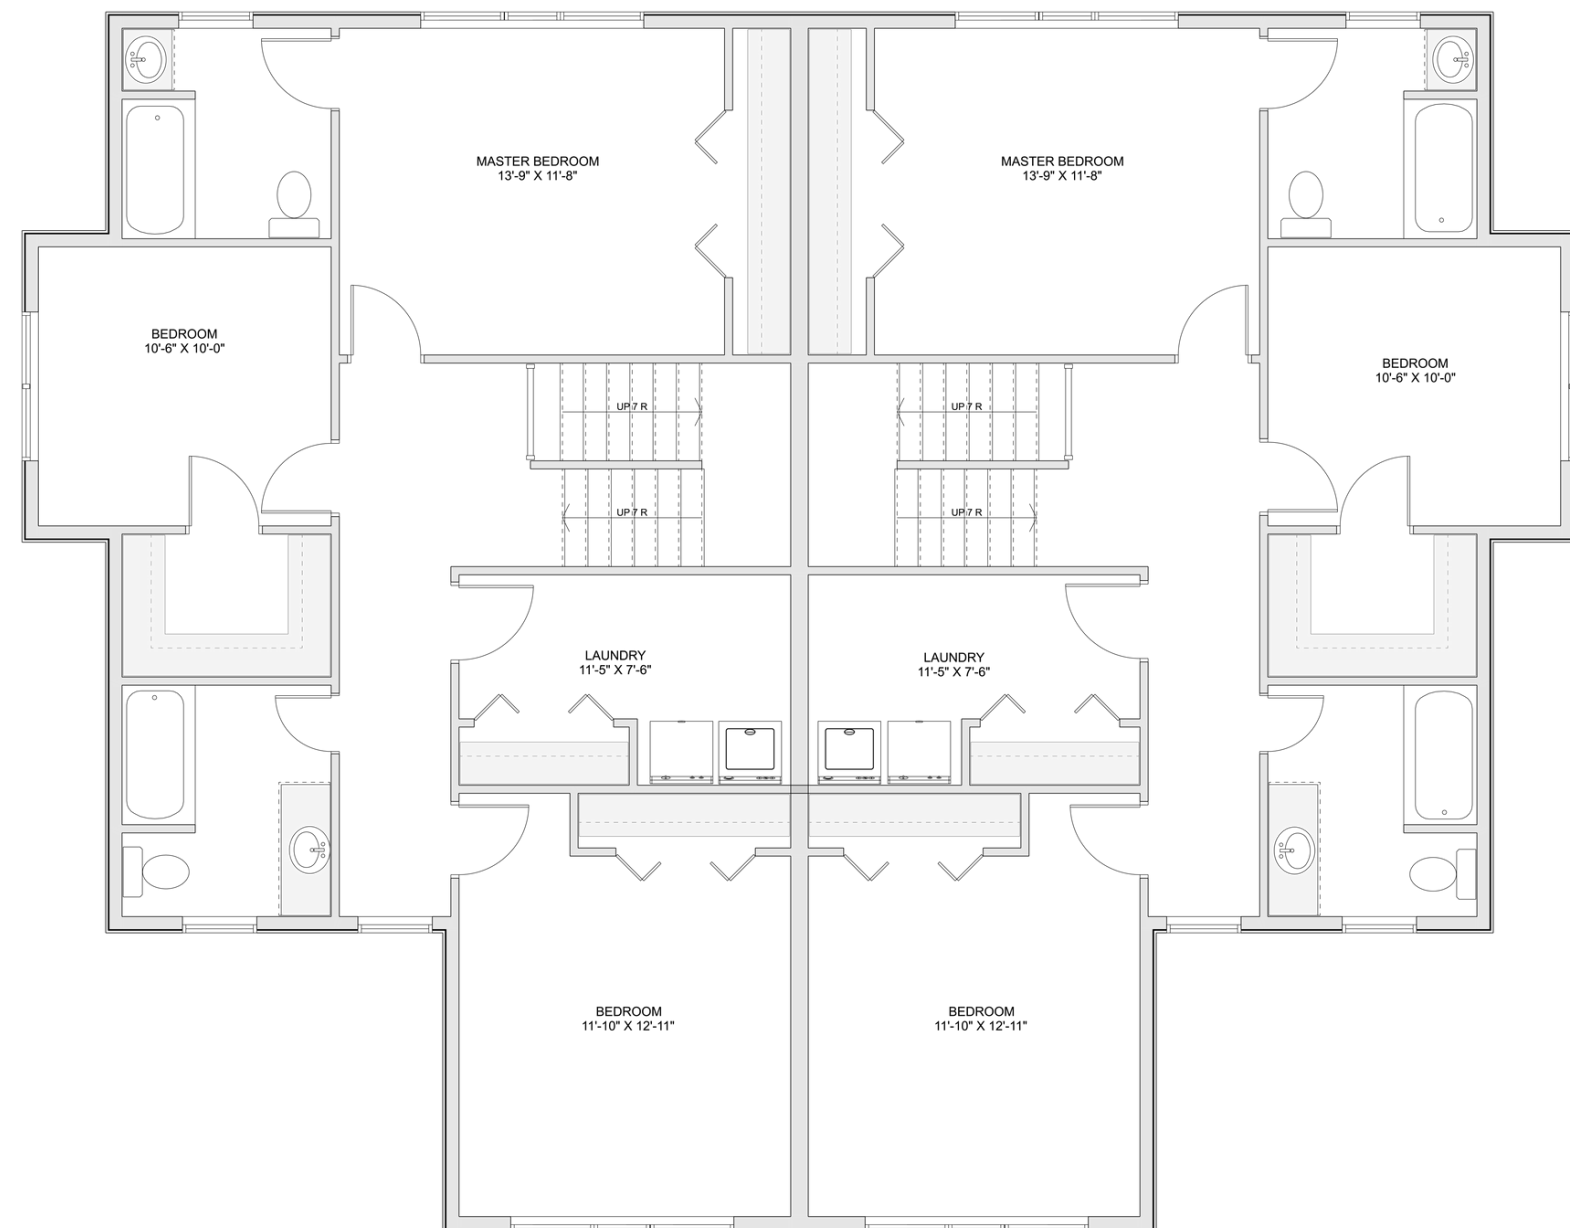

CHOOSE YOUR DREAM HOME

Not seeing the perfect plan? We also offer custom design services!

613-876-2488

information@houseofthree.ca

www.houseofthree.ca

PLAN #21-0196

SECOND FLOOR