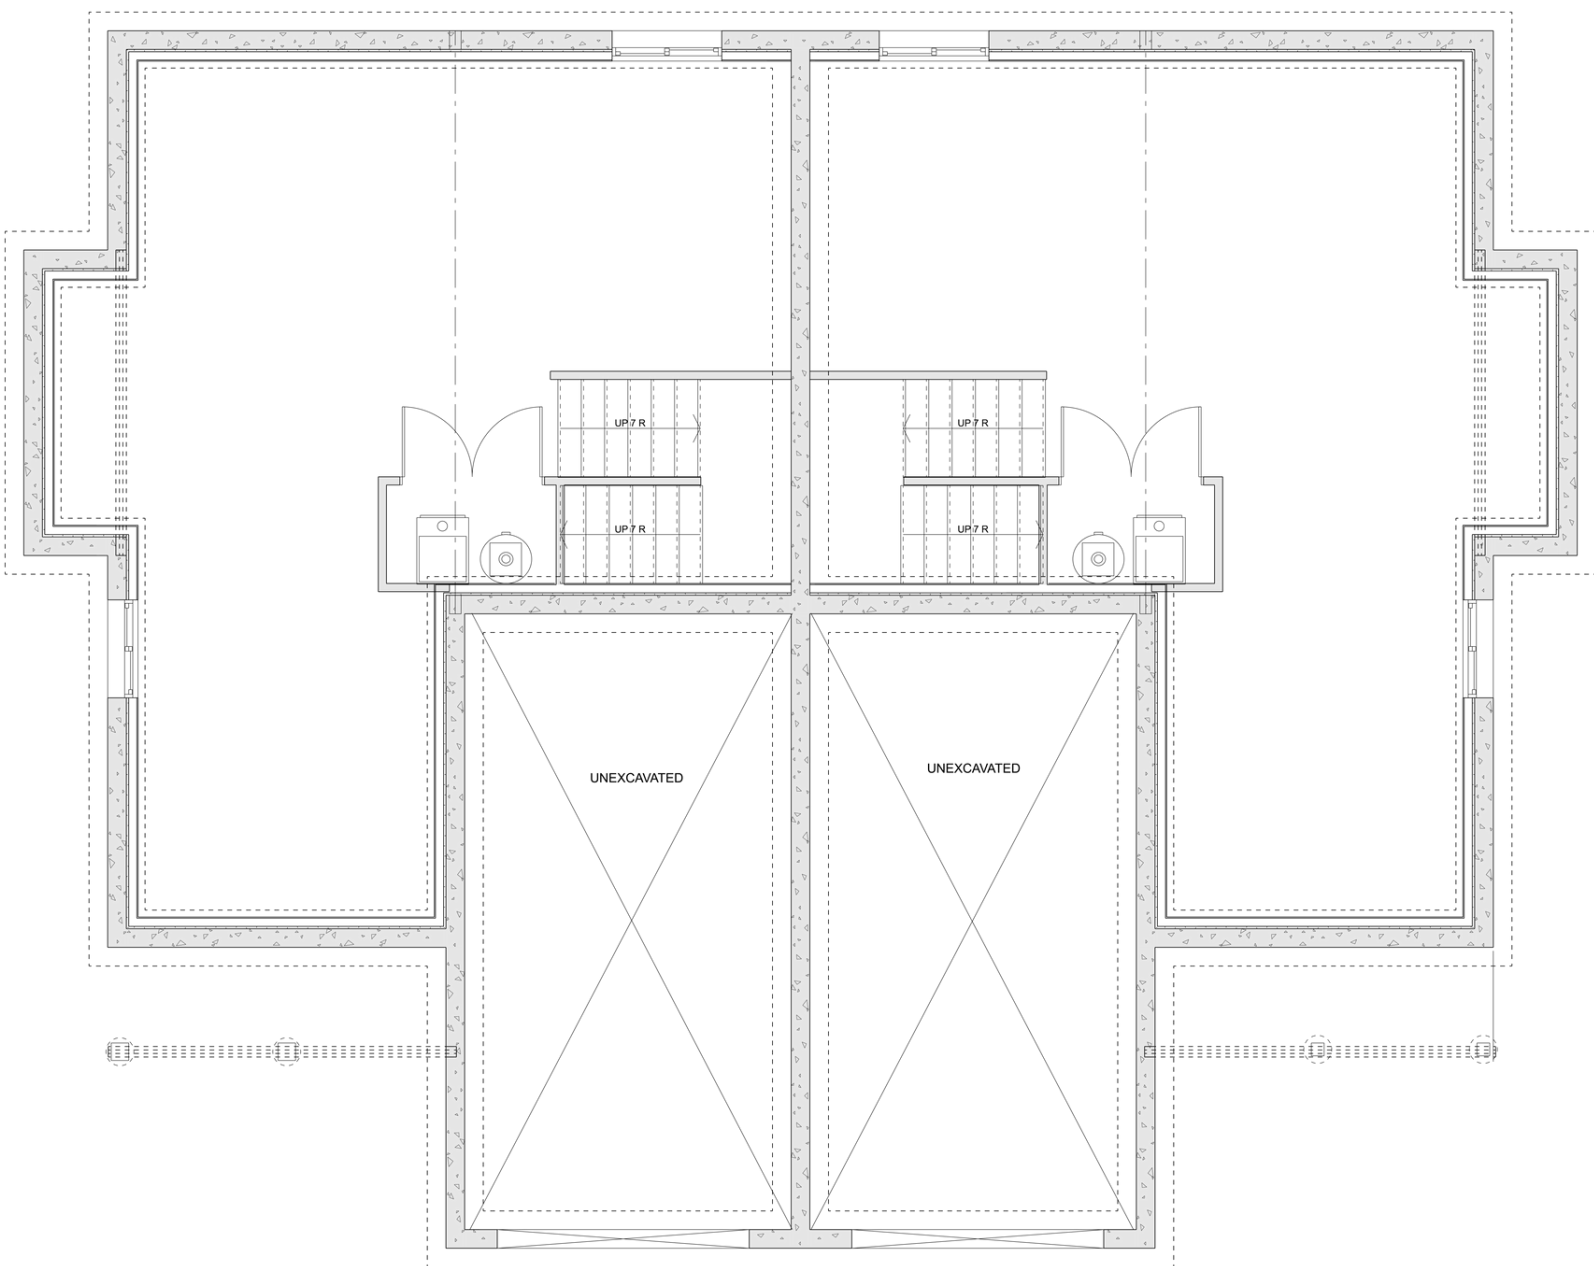

PLAN #21-0196

6 BEDROOMS (3 PER UNIT)

5 BATHROOMS (2.5 PER UNIT)

TYPE: House (Duplex)

SIZE: 3,968 SQ. FT.

1,984 SQ. FT./UNIT

OVERALL WIDTH: 55'-6"

OVERALL DEPTH: 43'-6"

613-876-2488

information@houseofthree.ca

www.houseofthree.ca

PLAN #21-0196

FOUNDATION

ALL DIMENSIONS APPROXIMATE. E. & O. E.