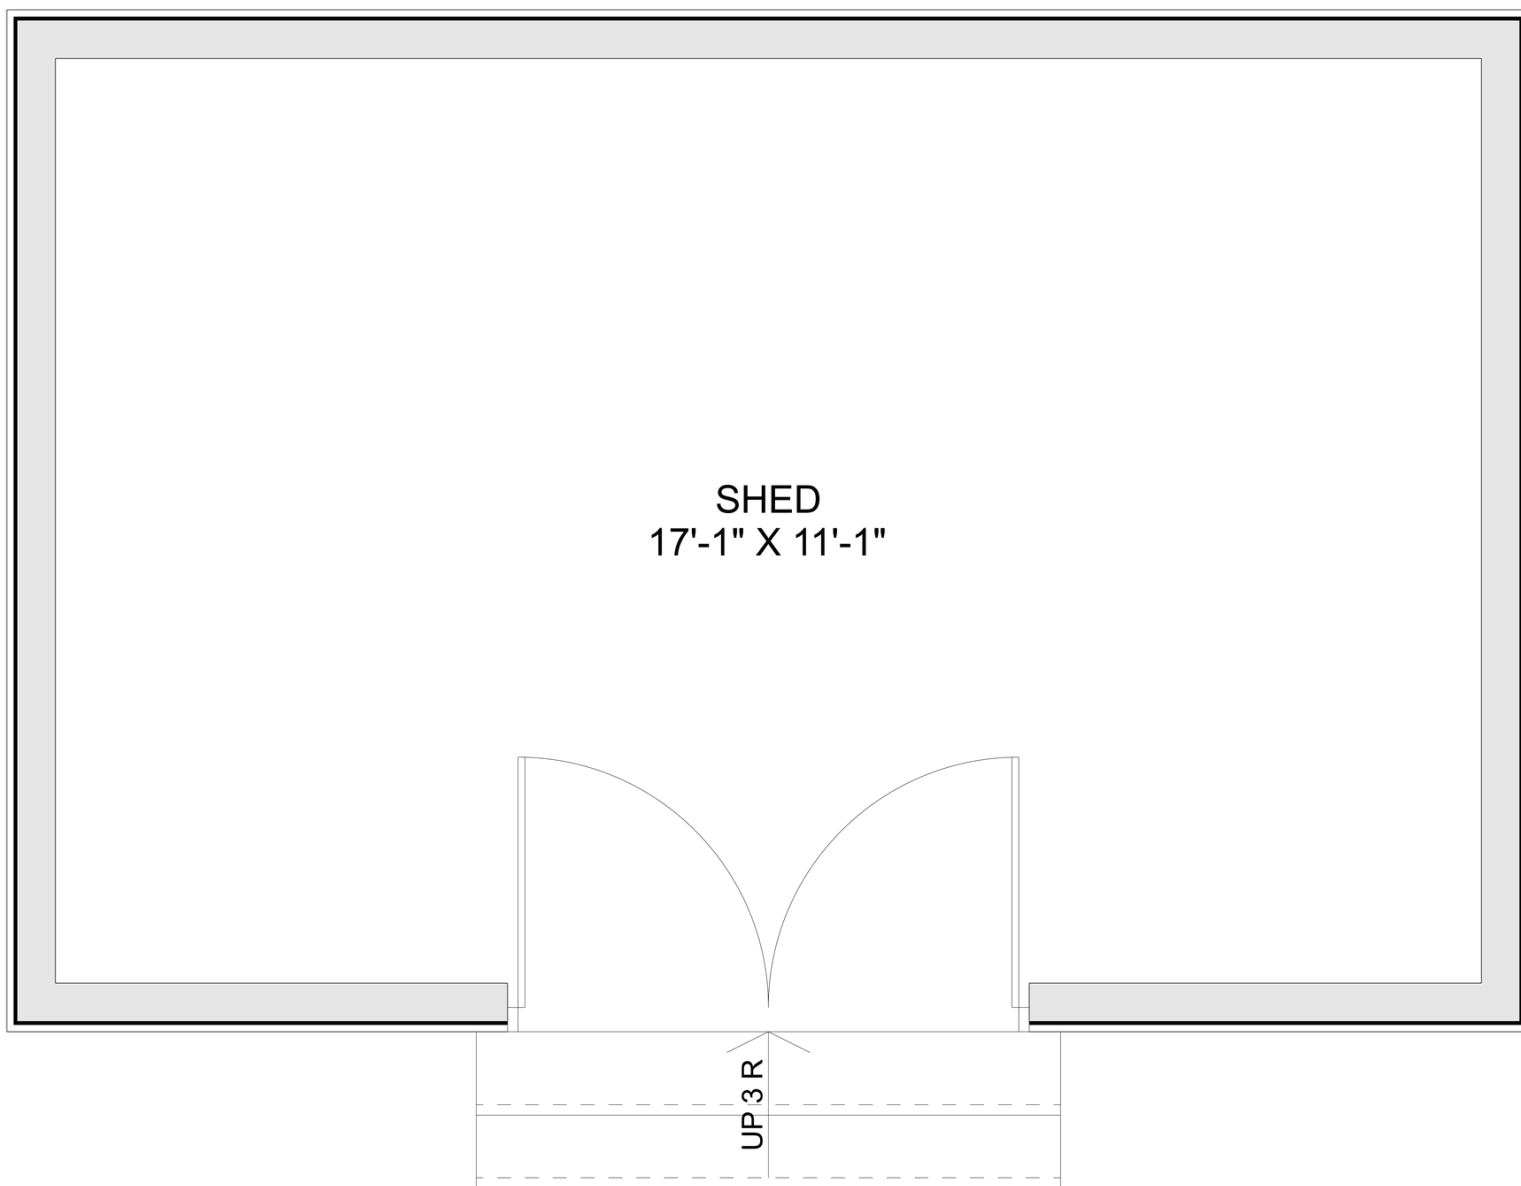

CHOOSE YOUR DREAM HOME

Not seeing the perfect plan? We also offer custom design services!

613-876-2488

information@houseofthree.ca

www.houseofthree.ca

PLAN #21-0197

House of Three
blueprints

MAIN FLOOR