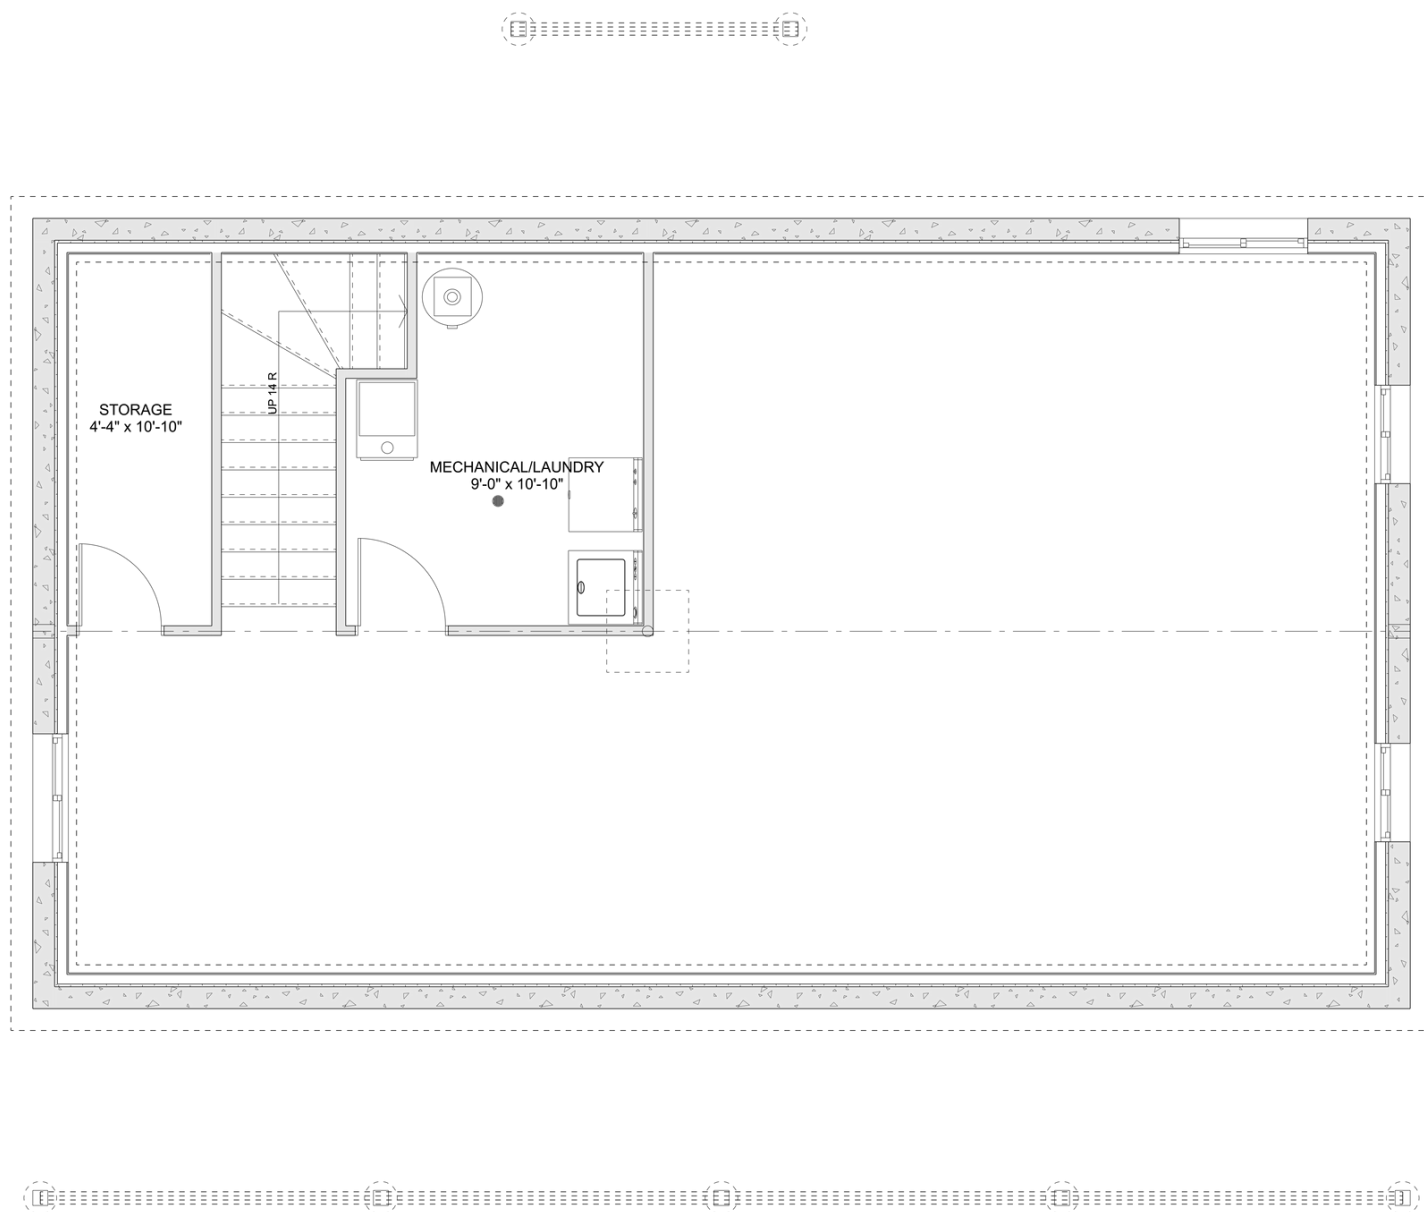

PLAN #21-0198

3 BEDROOMS

2 BATHROOMS

TYPE: Bungalow

SIZE: 1,028 SQ. FT.

OVERALL WIDTH: 42'-3"

OVERALL DEPTH: 36'-4"

CHOOSE YOUR DREAM HOME

Not seeing the perfect plan? We also offer custom design services!

613-876-2488

information@houseofthree.ca

www.houseofthree.ca

PLAN #21-0198

MAIN FLOOR

CHOOSE YOUR DREAM HOME

Not seeing the perfect plan? We also offer custom design services!

613-876-2488

information@houseofthree.ca

www.houseofthree.ca

PLAN #21-0198

House of Three
blueprints

FOUNDATION

ALL DIMENSIONS APPROXIMATE. E. & O. E.