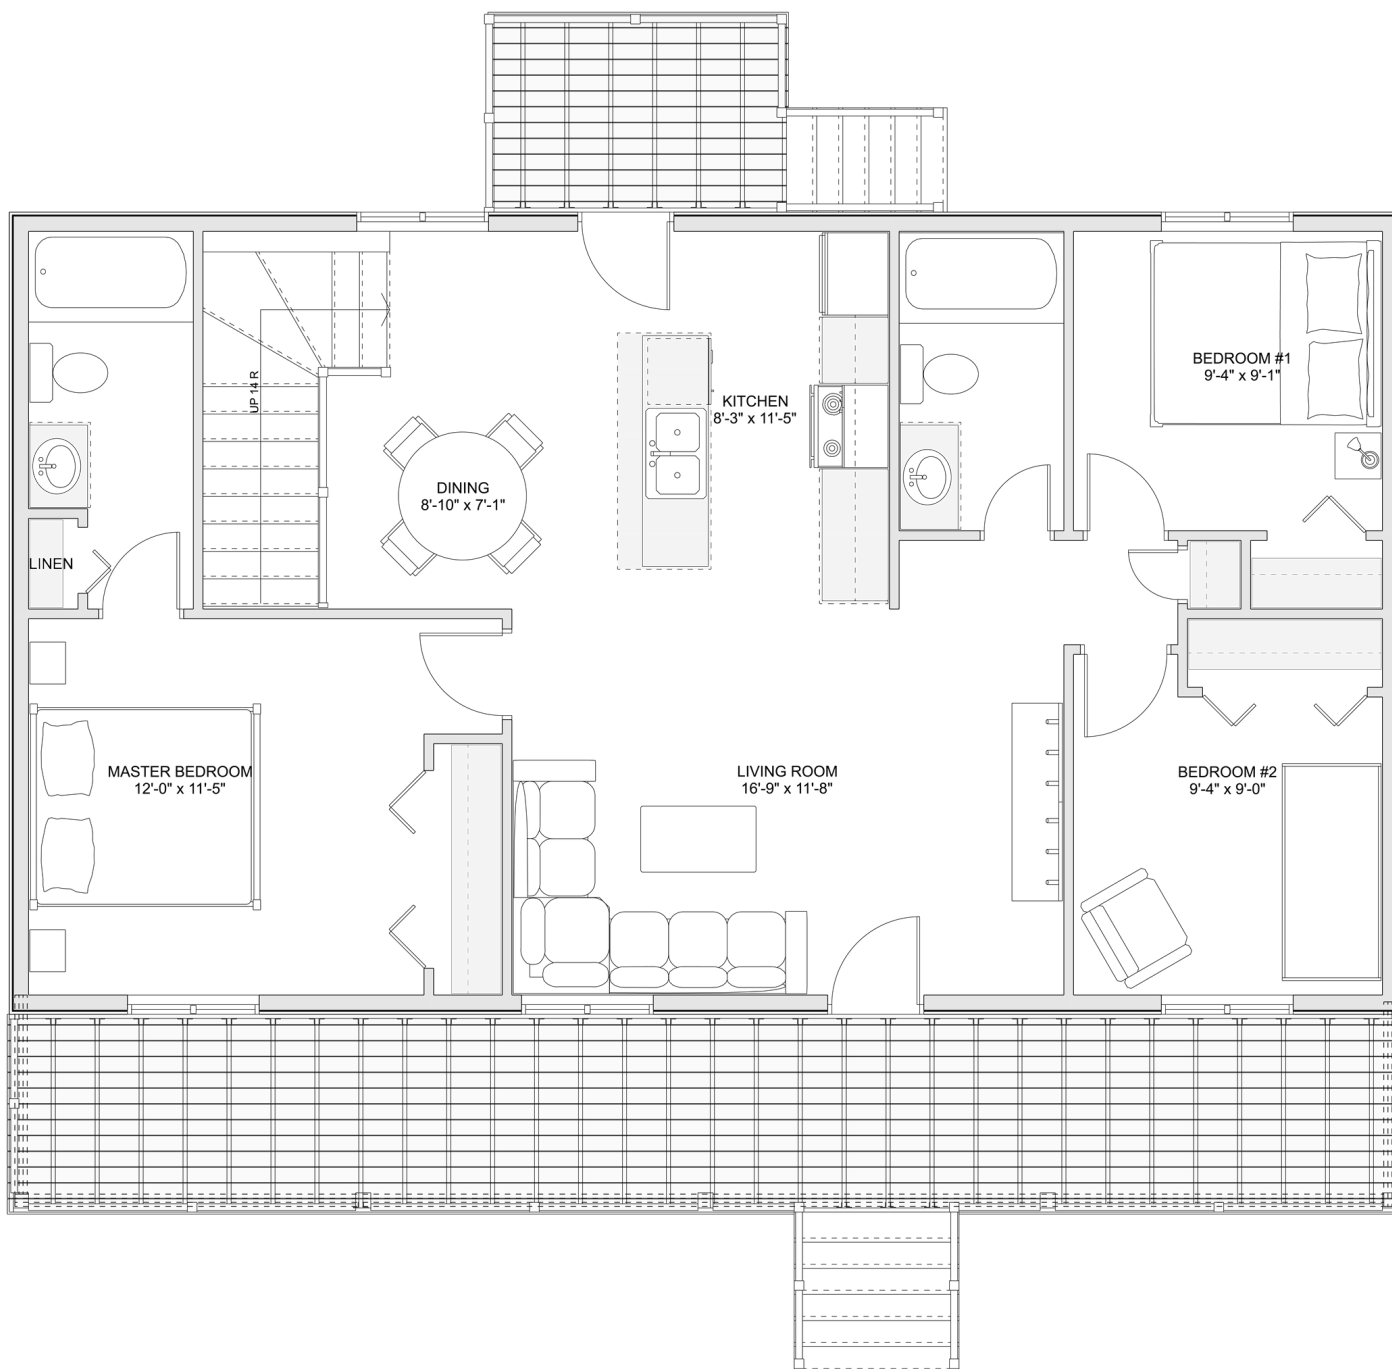

PLAN #21-0198

3 BEDROOMS

2 BATHROOMS

TYPE: Bungalow

SIZE: 1,028 SQ. FT.

OVERALL WIDTH: 42'-3"

OVERALL DEPTH: 36'-4"

CHOOSE YOUR DREAM HOME

Not seeing the perfect plan? We also offer custom design services!

613-876-2488

information@houseofthree.ca

www.houseofthree.ca

PLAN #21-0198

MAIN FLOOR

CHOOSE YOUR DREAM HOME

Not seeing the perfect plan? We also offer custom design services!