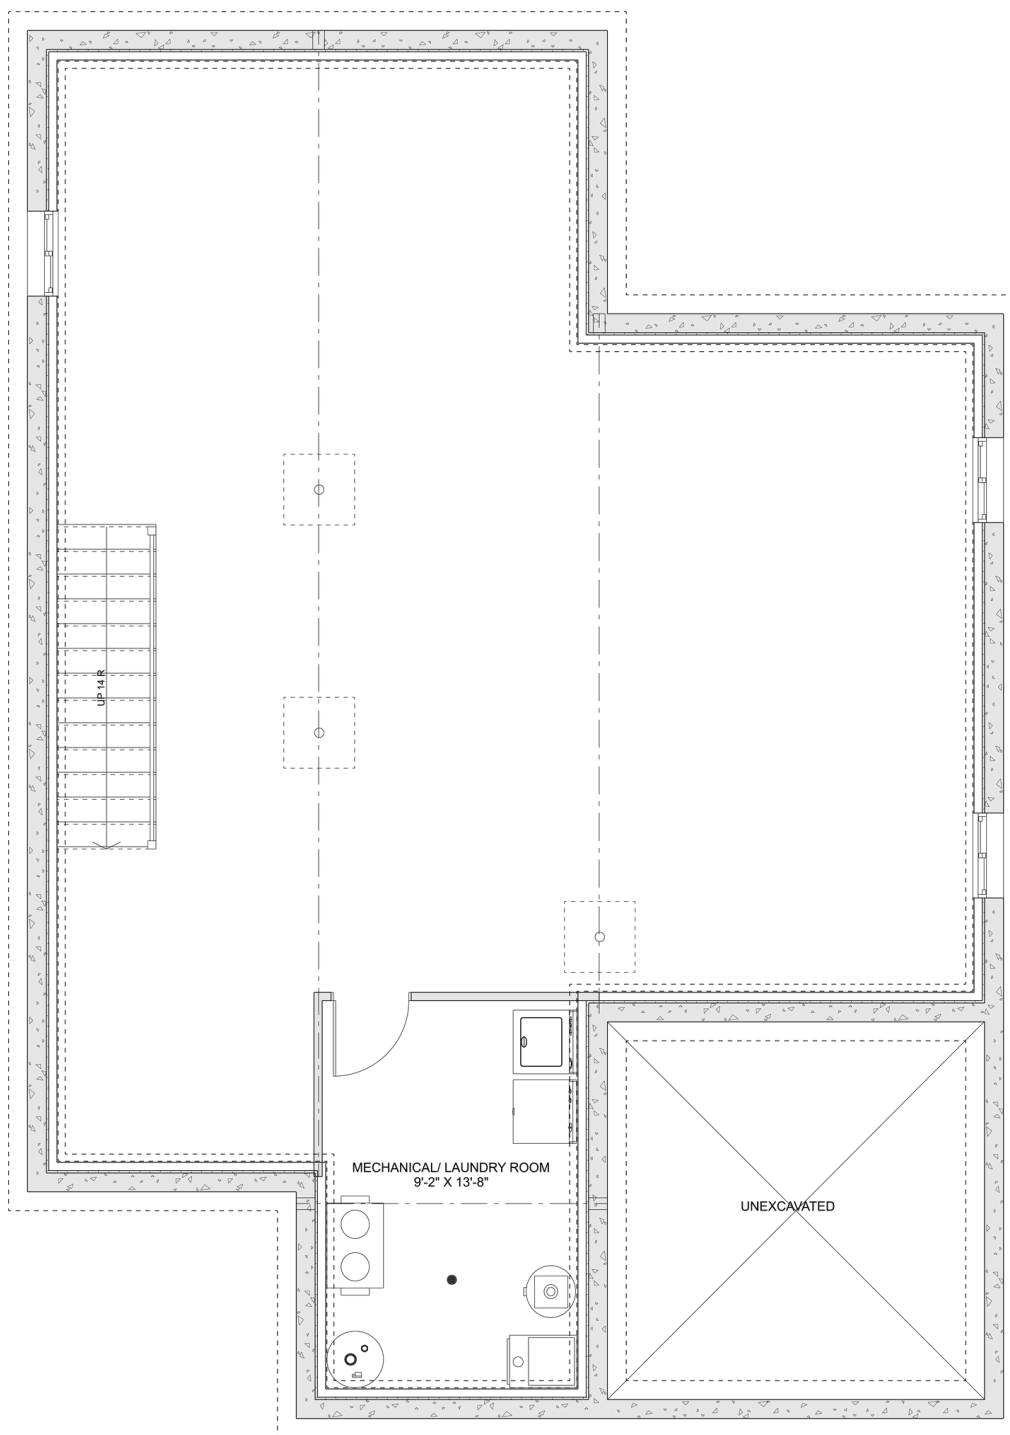

MAIN FLOOR

CHOOSE YOUR DREAM HOME

Not seeing the perfect plan? We also offer custom design services!

613-876-2488

information@houseofthree.ca

www.houseofthree.ca

PLAN #21-0199

FOUNDATION