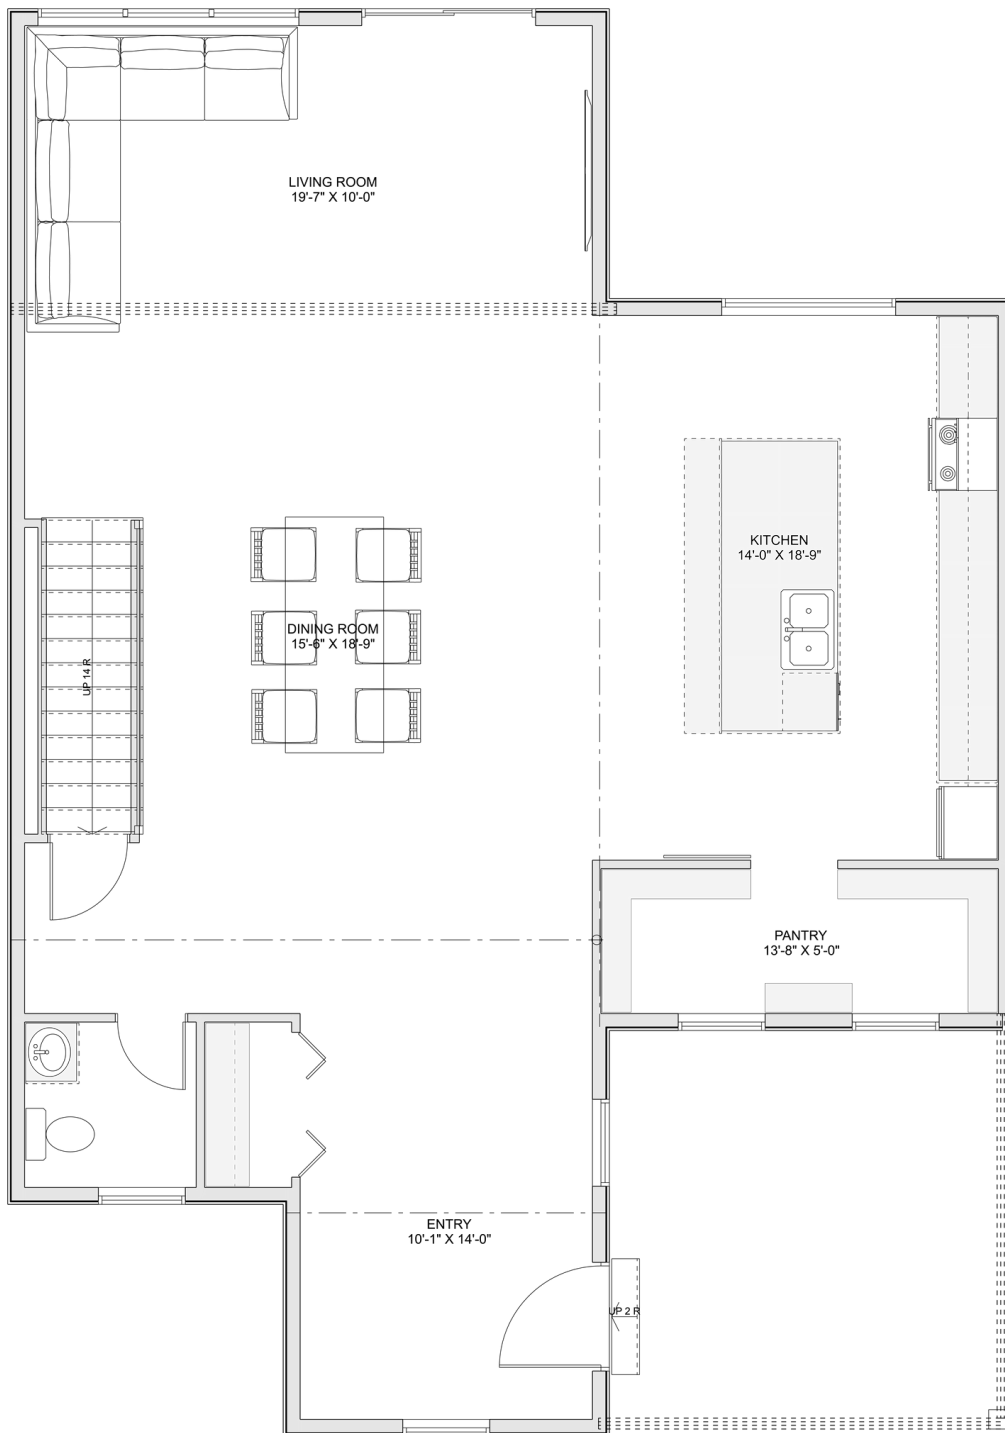

PLAN #21-0199

3 BEDROOMS

2 BATHROOMS

TYPE: House

SIZE: 2,108 SQ. FT.

OVERALL WIDTH: 34'-6"

OVERALL DEPTH: 49'-0"

CHOOSE YOUR DREAM HOME

Not seeing the perfect plan? We also offer custom design services!

613-876-2488

information@houseofthree.ca

www.houseofthree.ca

PLAN #21-0199

SECOND FLOOR

CHOOSE YOUR DREAM HOME

Not seeing the perfect plan? We also offer custom design services!

613-876-2488

information@houseofthree.ca

www.houseofthree.ca

PLAN #21-0199

MAIN FLOOR

CHOOSE YOUR DREAM HOME

Not seeing the perfect plan? We also offer custom design services!

613-876-2488