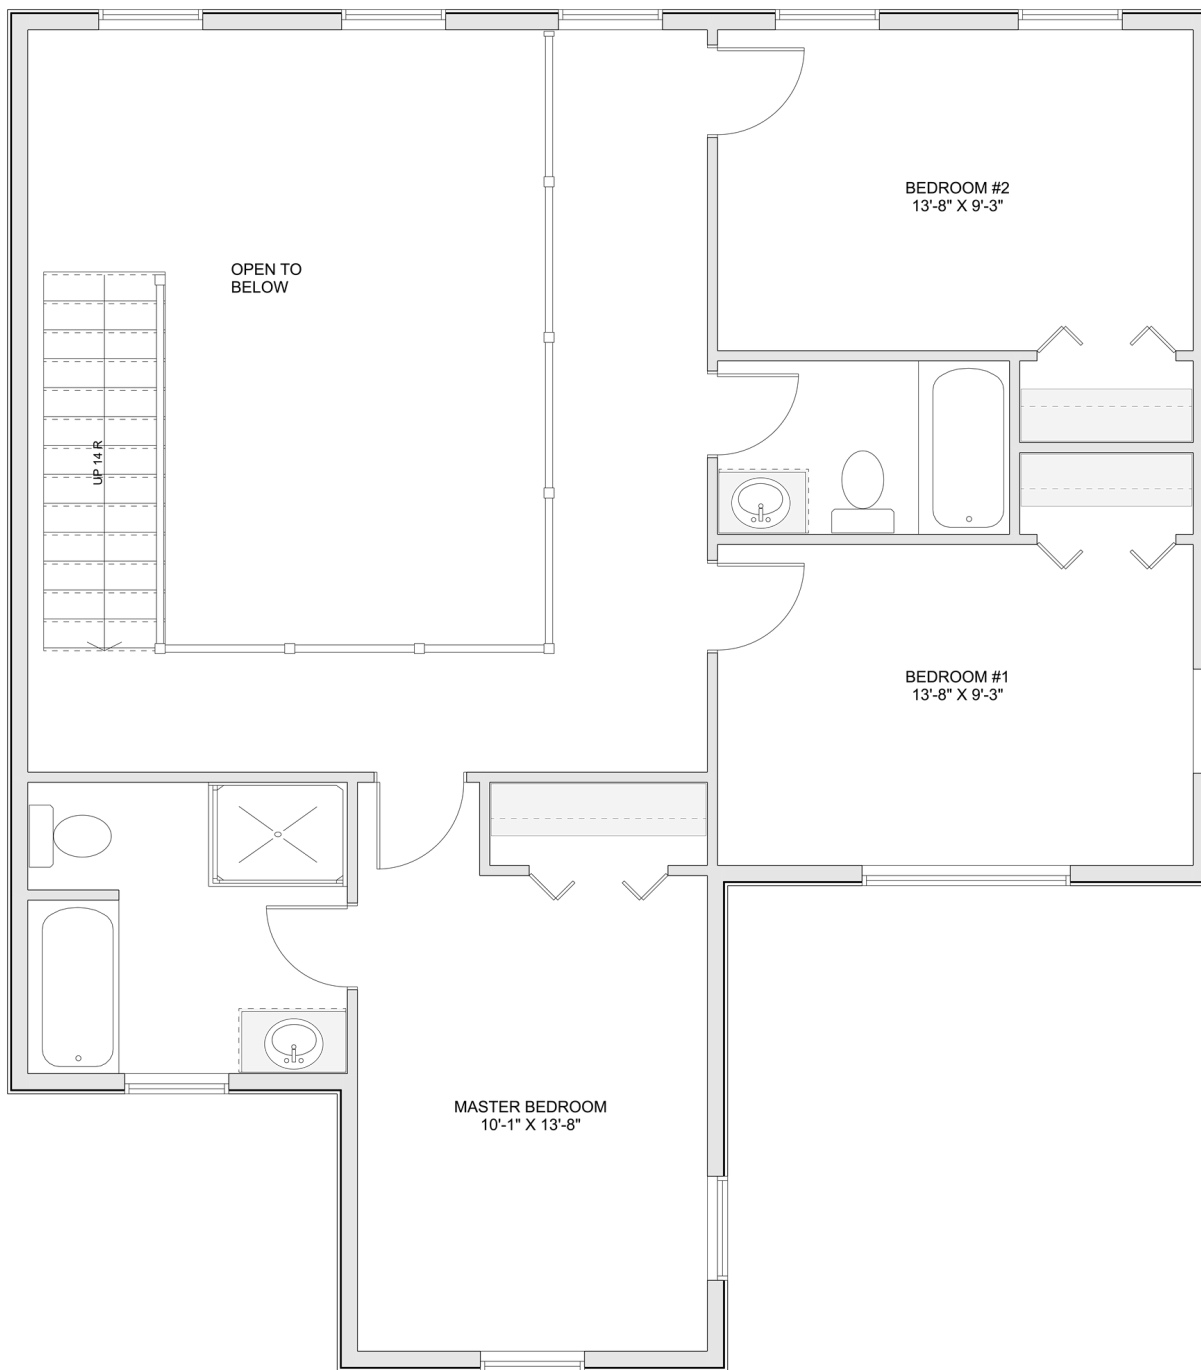

PLAN #21-0199

3 BEDROOMS

2 BATHROOMS

TYPE: House

SIZE: 2,108 SQ. FT.

OVERALL WIDTH: 34'-6"

OVERALL DEPTH: 49'-0"

CHOOSE YOUR DREAM HOME

Not seeing the perfect plan? We also offer custom design services!

613-876-2488

information@houseofthree.ca

www.houseofthree.ca

PLAN #21-0199

SECOND FLOOR

CHOOSE YOUR DREAM HOME

Not seeing the perfect plan? We also offer custom design services!