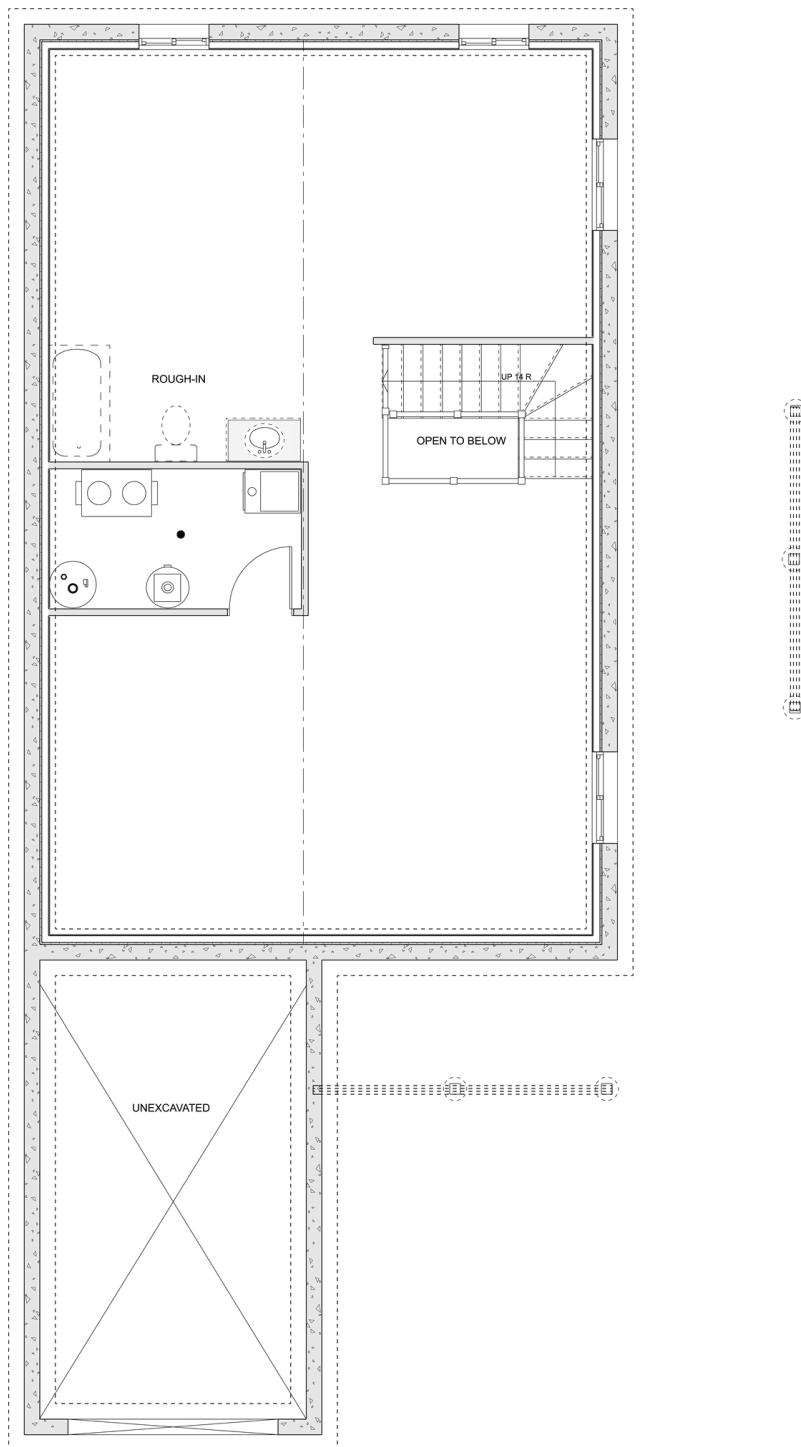

CHOOSE YOUR DREAM HOME

Not seeing the perfect plan? We also offer custom design services!

613-876-2488

information@houseofthree.ca

www.houseofthree.ca

PLAN #21-0202

FOUNDATION