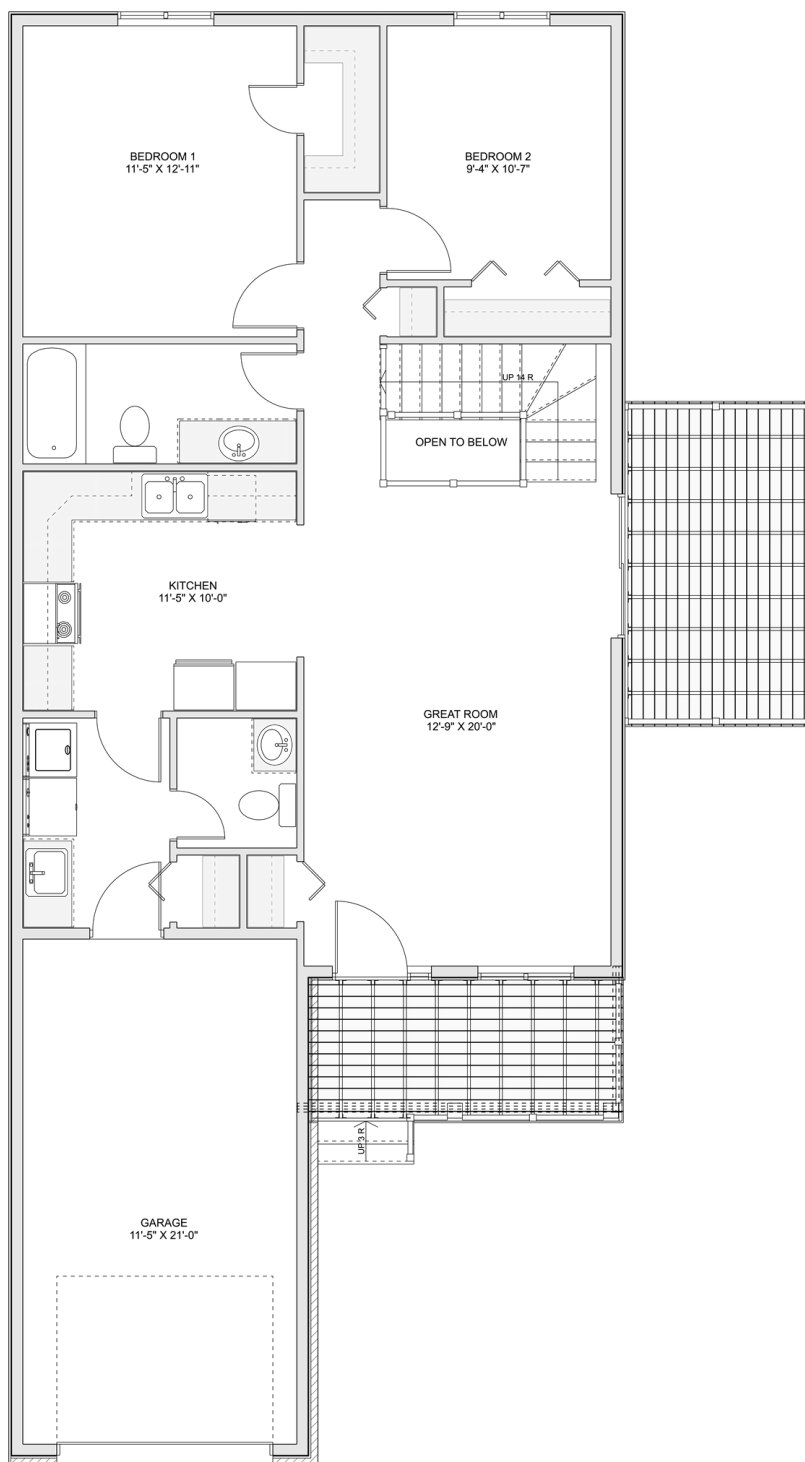

PLAN #21-0202

2 BEDROOMS

2 BATHROOMS

TYPE: Bungalow

1,015 SQ. FT.

OVERALL WIDTH: 33'-5"

OVERALL DEPTH: 60'-5"

CHOOSE YOUR DREAM HOME

Not seeing the perfect plan? We also offer custom design services!

613-876-2488

information@houseofthree.ca

www.houseofthree.ca

PLAN #21-0202

MAIN FLOOR

CHOOSE YOUR DREAM HOME

Not seeing the perfect plan? We also offer custom design services!