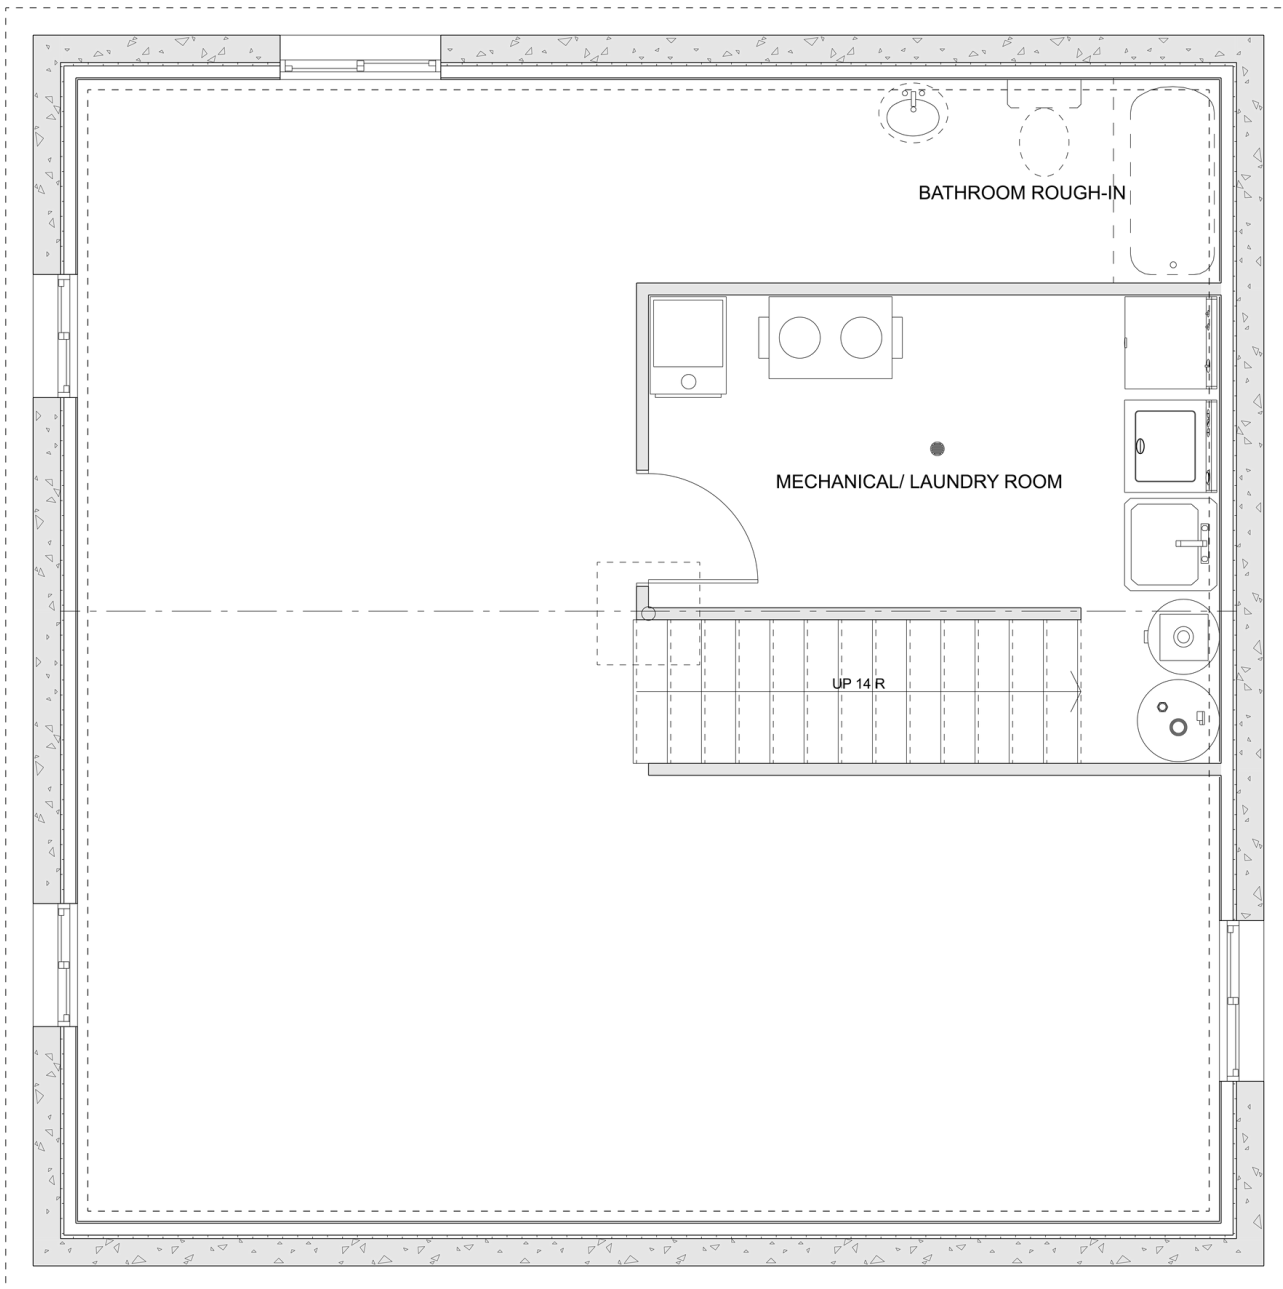

PLAN #21-0204

2 BEDROOM

1 BATHROOM

TYPE: Bungalow

915 SQ. FT.

OVERALL WIDTH: 25'-0"

OVERALL DEPTH: 35'-0"

CHOOSE YOUR DREAM HOME

Not seeing the perfect plan? We also offer custom design services!

613-876-2488

information@houseofthree.ca

www.houseofthree.ca

PLAN #21-0204

MAIN FLOOR

CHOOSE YOUR DREAM HOME

Not seeing the perfect plan? We also offer custom design services!

613-876-2488

information@houseofthree.ca

www.houseofthree.ca

PLAN #21-0204

FOUNDATION

ALL DIMENSIONS APPROXIMATE. E. & O. E.