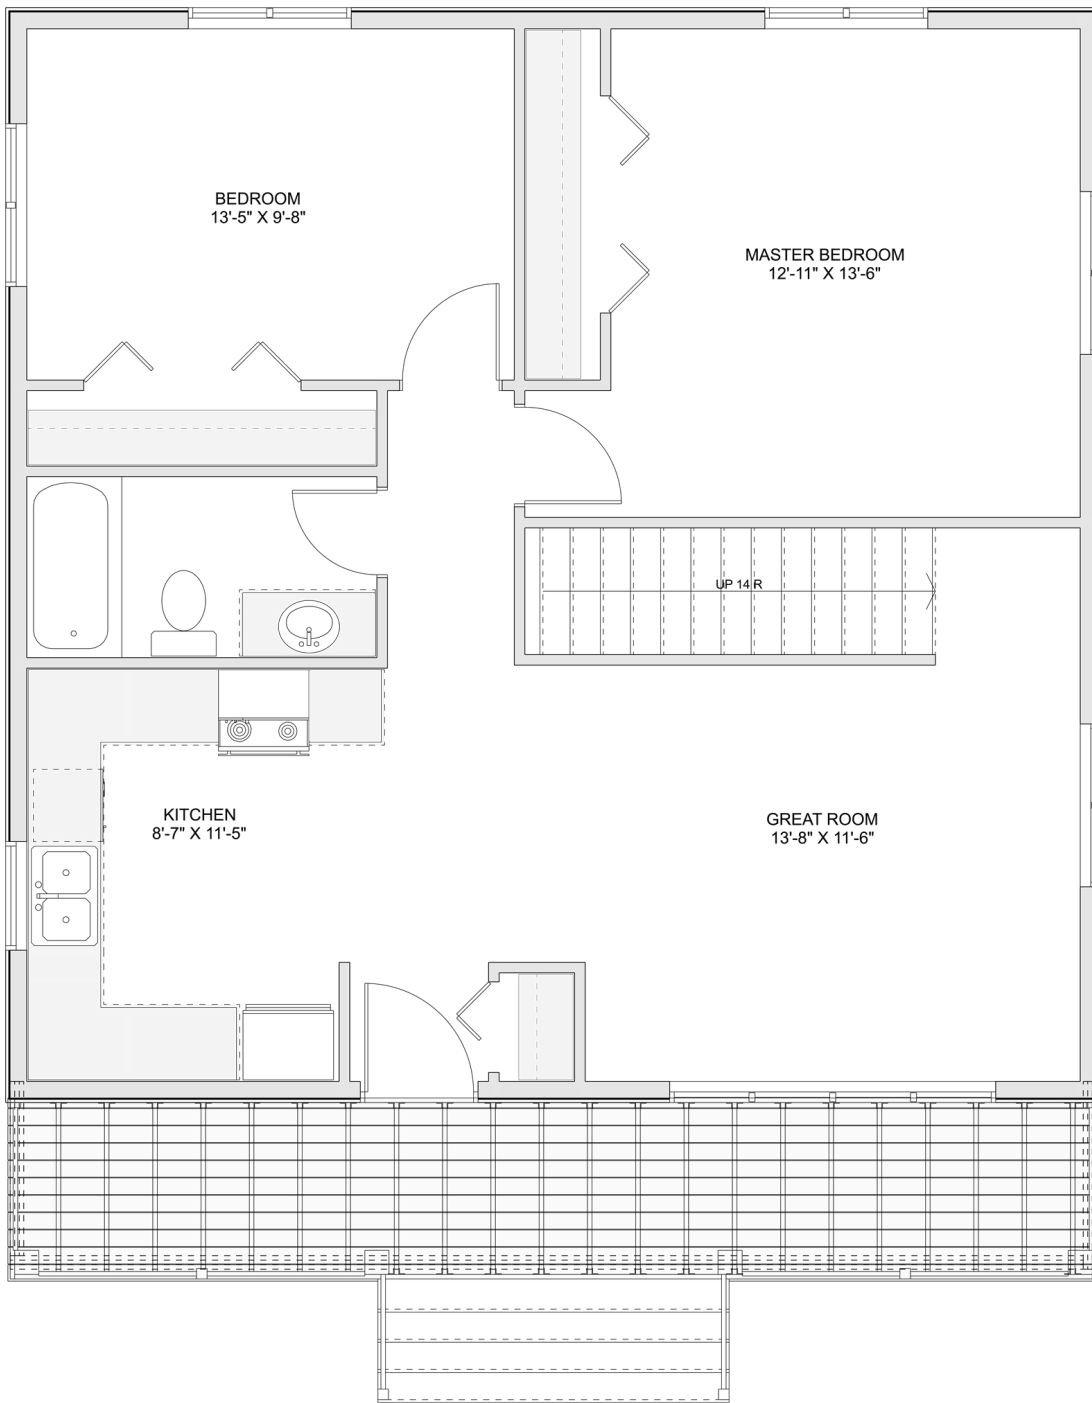

PLAN #21-0204

2 BEDROOM

1 BATHROOM

TYPE: Bungalow

915 SQ. FT.

OVERALL WIDTH: 25'-0"

OVERALL DEPTH: 35'-0"

CHOOSE YOUR DREAM HOME

Not seeing the perfect plan? We also offer custom design services!

613-876-2488

information@houseofthree.ca

www.houseofthree.ca

PLAN #21-0204

MAIN FLOOR

CHOOSE YOUR DREAM HOME

Not seeing the perfect plan? We also offer custom design services!

613-876-2488

information@houseofthree.ca

www.houseofthree.ca

PLAN #21-0204

FOUNDATION

ALL DIMENSIONS APPROXIMATE. E. & O. E.