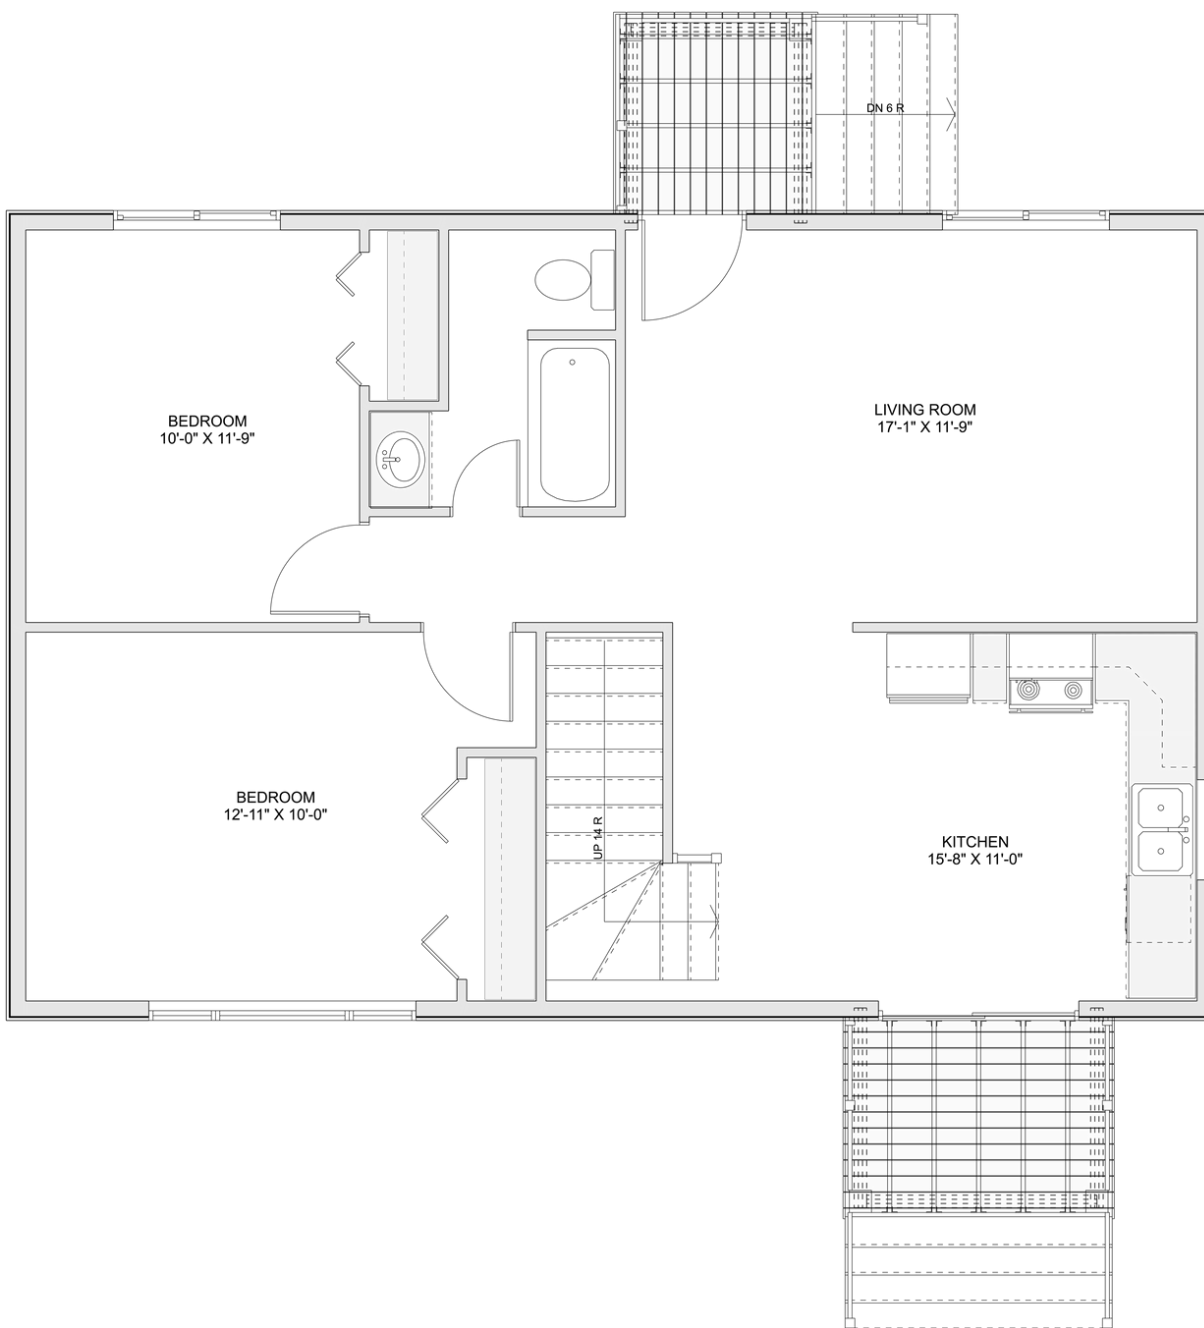

# PLAN #21-0205

2 BEDROOMS

1 BATHROOM

TYPE: Bungalow

SIZE: 951 SQ. FT.

OVERALL WIDTH: 36'-0"

OVERALL DEPTH: 36'-0"

## PLAN #21-0205

### MAIN FLOOR