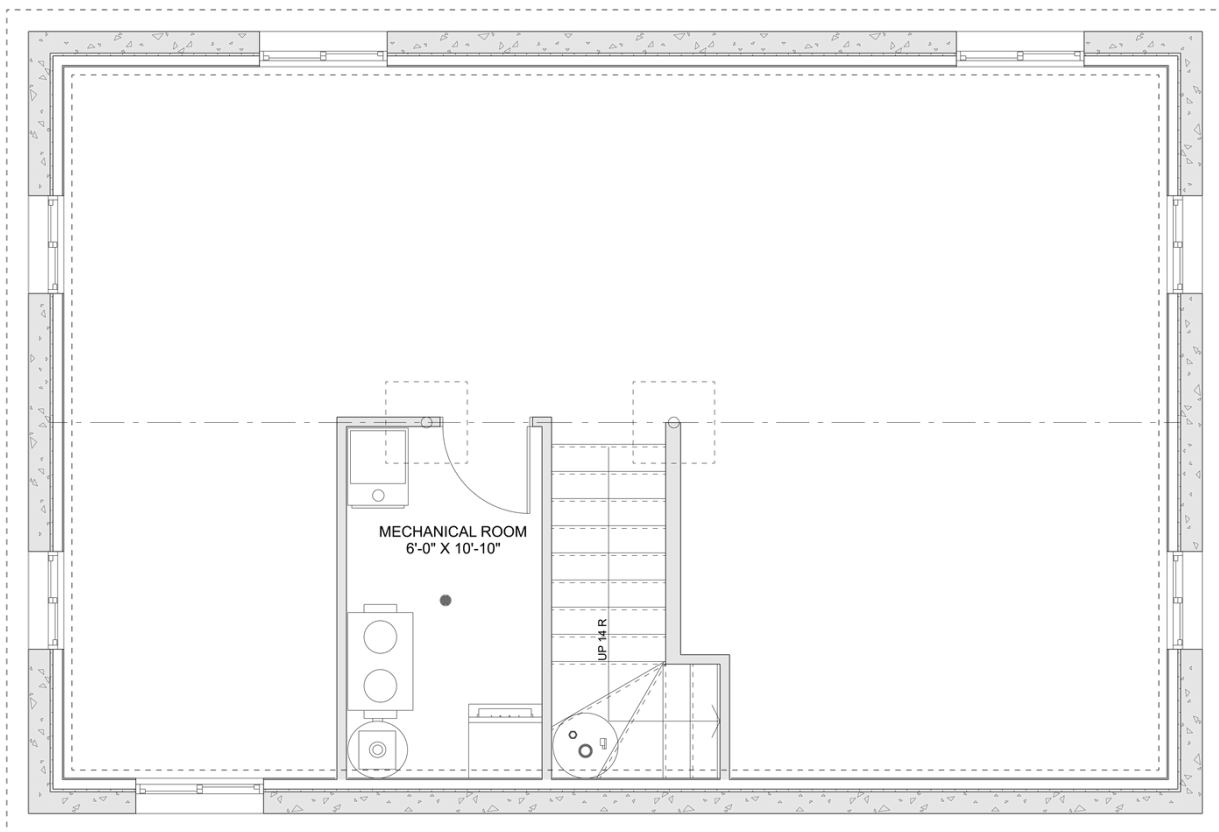

CHOOSE YOUR DREAM HOME

Not seeing the perfect plan? We also offer custom design services!

613-876-2488

information@houseofthree.ca

www.houseofthree.ca

PLAN #21-0205

FOUNDATION